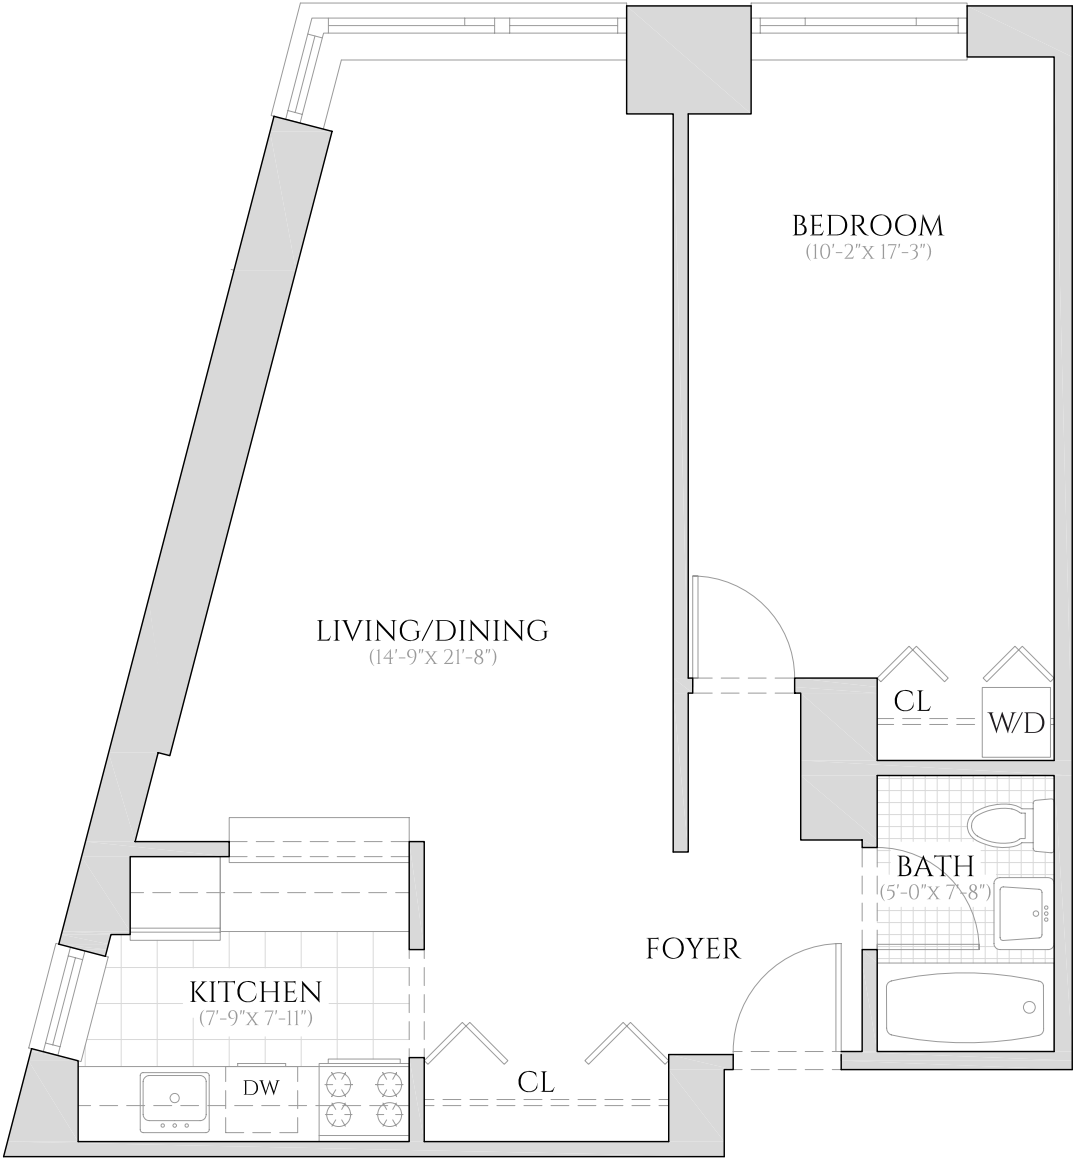

WEST END TOWERS

75 WEST END AVENUE

SOUTH TOWER - UNIT J

ONE BEDROOM | ONE BATHROOM
3RD FLOOR - 7TH FLOOR

ALL INFORMATION REGARDING THE FLOOR PLAN IS FROM SOURCES DEEMED RELIABLE. HOWEVER, THE BRODSKY ORGANIZATION CANNOT ASSURE ITS ACCURACY AND BEARS NO RESPONSIBILITY FOR ANY ERRORS, OMISSIONS OR MISSTATEMENTS. THE PLAN IS FOR APPROXIMATE INFORMATIONAL PURPOSES ONLY AND SHOULD BE USED AS SUCH BY THE PROSPECTIVE RENTER. ALL DIMENSIONS ARE APPROXIMATE AND SHOULD BE RE-MEASURED BY THE PROSPECTIVE RENTER FOR ABSOLUTE ACCURACY.