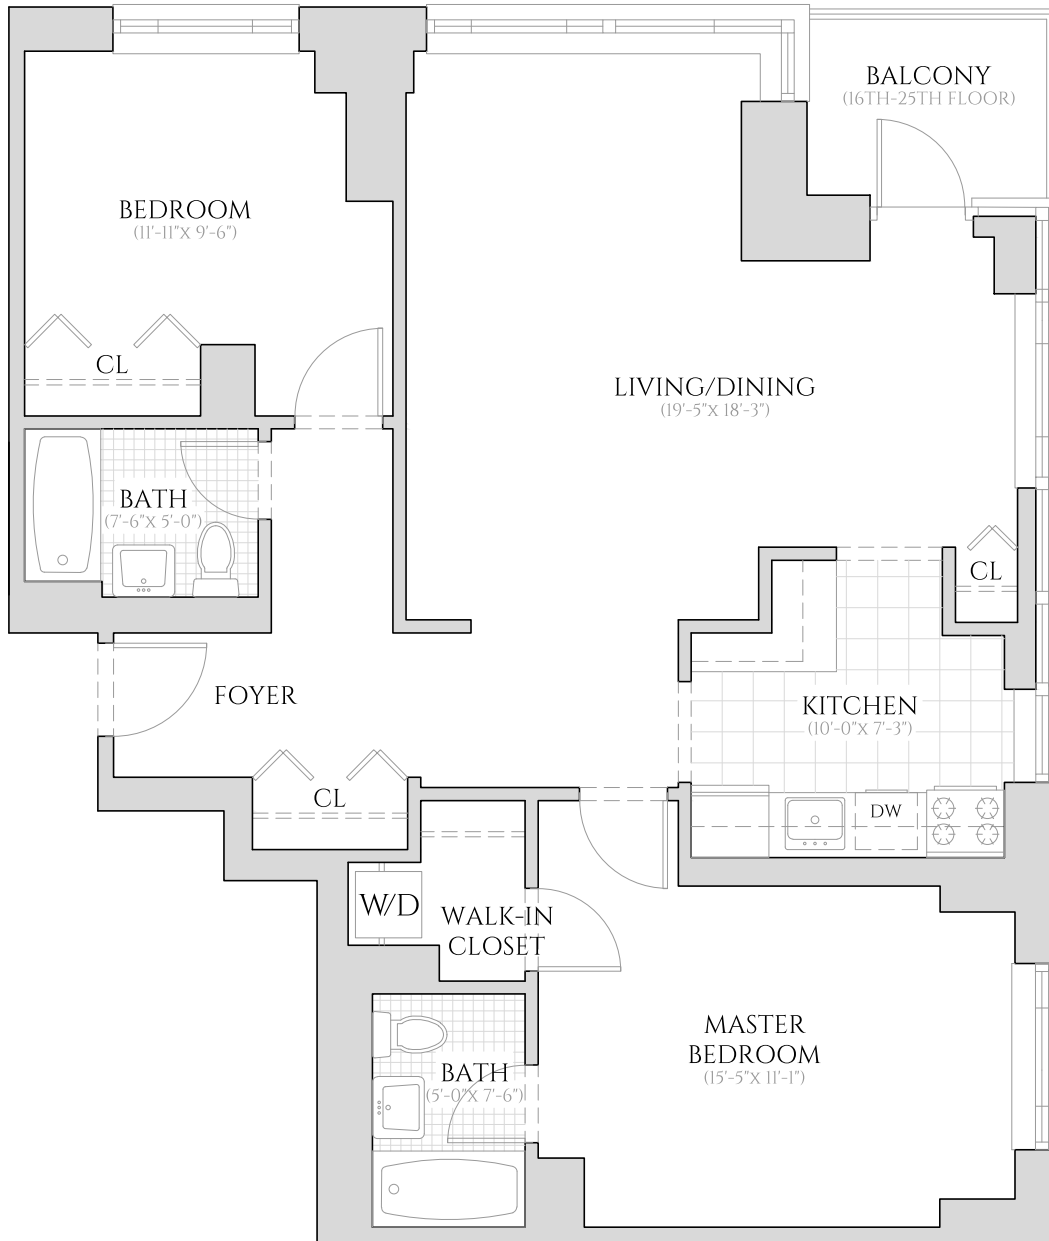

WEST END TOWERS

75 WEST END AVENUE

RIVER TOWER - UNIT B

TWO BEDROOM | TWO BATHROOM
15TH FLOOR - 25TH FLOOR

ALL INFORMATION REGARDING THE FLOOR PLAN IS FROM SOURCES DEEMED RELIABLE. HOWEVER, THE BRODSKY ORGANIZATION CANNOT ASSURE ITS ACCURACY AND BEARS NO RESPONSIBILITY FOR ANY ERRORS, OMISSIONS OR MISSTATEMENTS. THE PLAN IS FOR APPROXIMATE INFORMATIONAL PURPOSES ONLY AND SHOULD BE USED AS SUCH BY THE PROSPECTIVE RENTER. ALL DIMENSIONS ARE APPROXIMATE AND SHOULD BE RE-MEASURED BY THE PROSPECTIVE RENTER FOR ABSOLUTE ACCURACY.