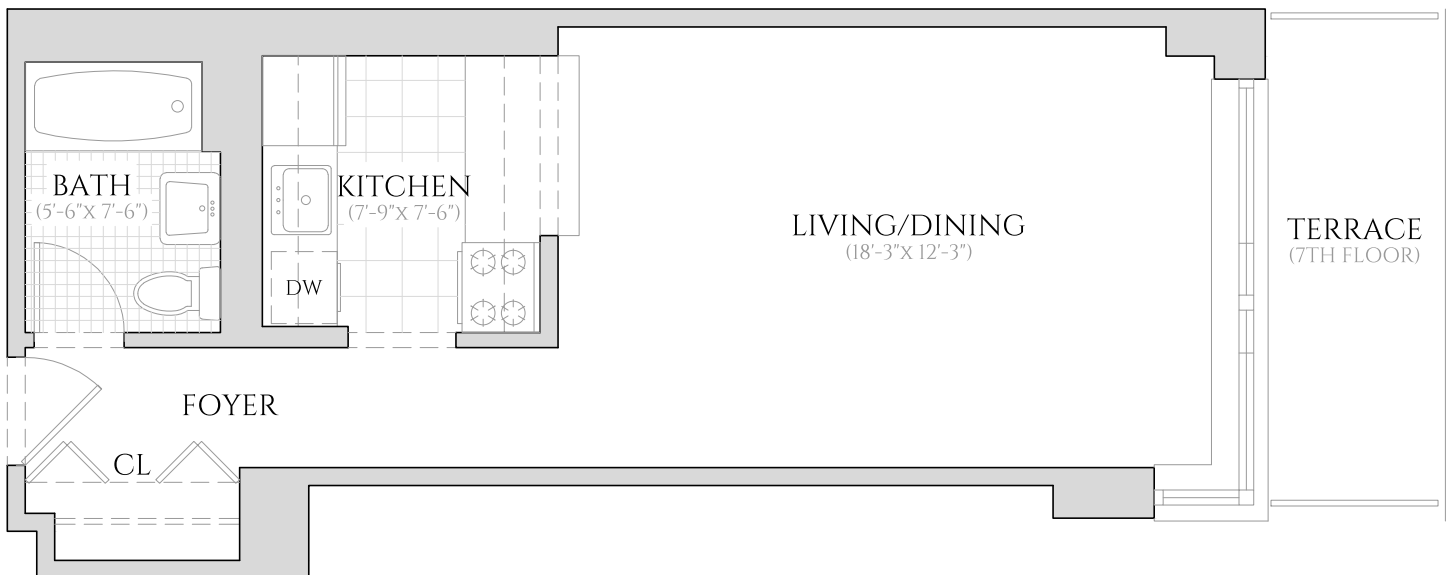

## RIVER TOWER - UNIT G

STUDIO | ONE BATHROOM  
7TH FLOOR - 14TH FLOOR

ALL INFORMATION REGARDING THE FLOOR PLAN IS FROM SOURCES DEEMED RELIABLE. HOWEVER, THE BRODSKY ORGANIZATION CANNOT ASSURE ITS ACCURACY AND BEARS NO RESPONSIBILITY FOR ANY ERRORS, OMISSIONS OR MISSTATEMENTS. THE PLAN IS FOR APPROXIMATE INFORMATIONAL PURPOSES ONLY AND SHOULD BE USED AS SUCH BY THE PROSPECTIVE RENTER. ALL DIMENSIONS ARE APPROXIMATE AND SHOULD BE RE-MEASURED BY THE PROSPECTIVE RENTER FOR ABSOLUTE ACCURACY.