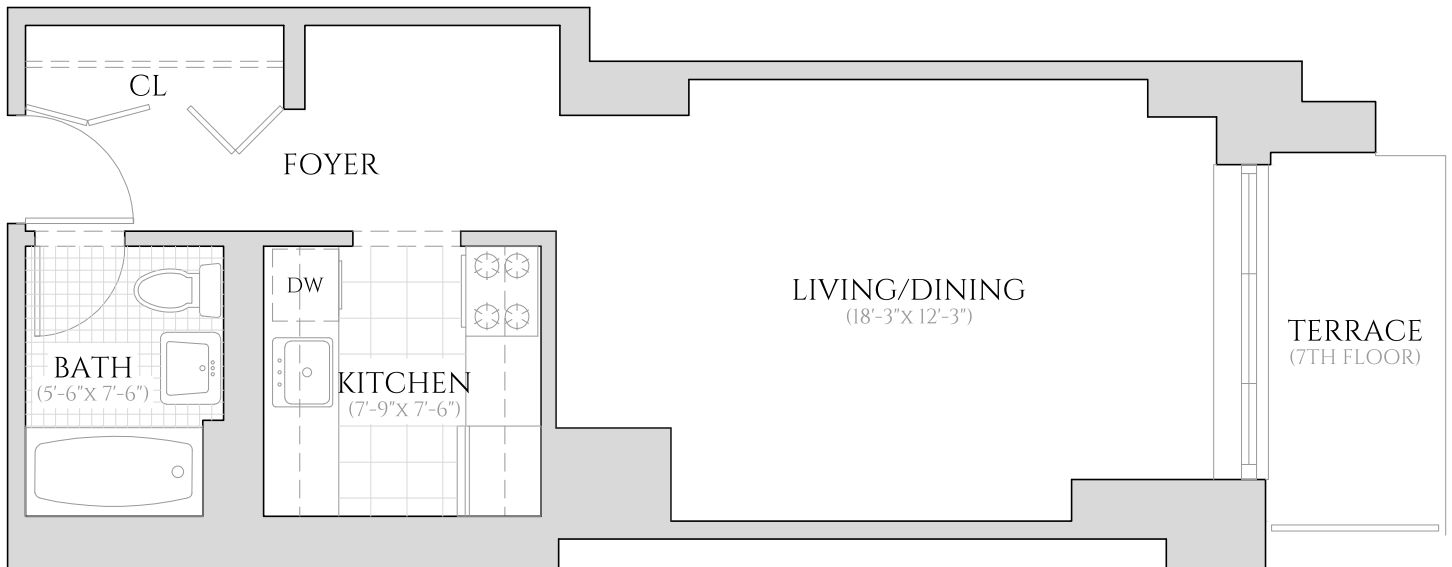

## RIVER TOWER - UNIT F

STUDIO | ONE BATHROOM  
7TH FLOOR - 14TH FLOOR

ALL INFORMATION REGARDING THE FLOOR PLAN IS FROM SOURCES DEEMED RELIABLE. HOWEVER, THE BRODSKY ORGANIZATION CANNOT ASSURE ITS ACCURACY AND BEARS NO RESPONSIBILITY FOR ANY ERRORS, OMISSIONS OR MISSTATEMENTS. THE PLAN IS FOR APPROXIMATE INFORMATIONAL PURPOSES ONLY AND SHOULD BE USED AS SUCH BY THE PROSPECTIVE RENTER. ALL DIMENSIONS ARE APPROXIMATE AND SHOULD BE RE-MEASURED BY THE PROSPECTIVE RENTER FOR ABSOLUTE ACCURACY.