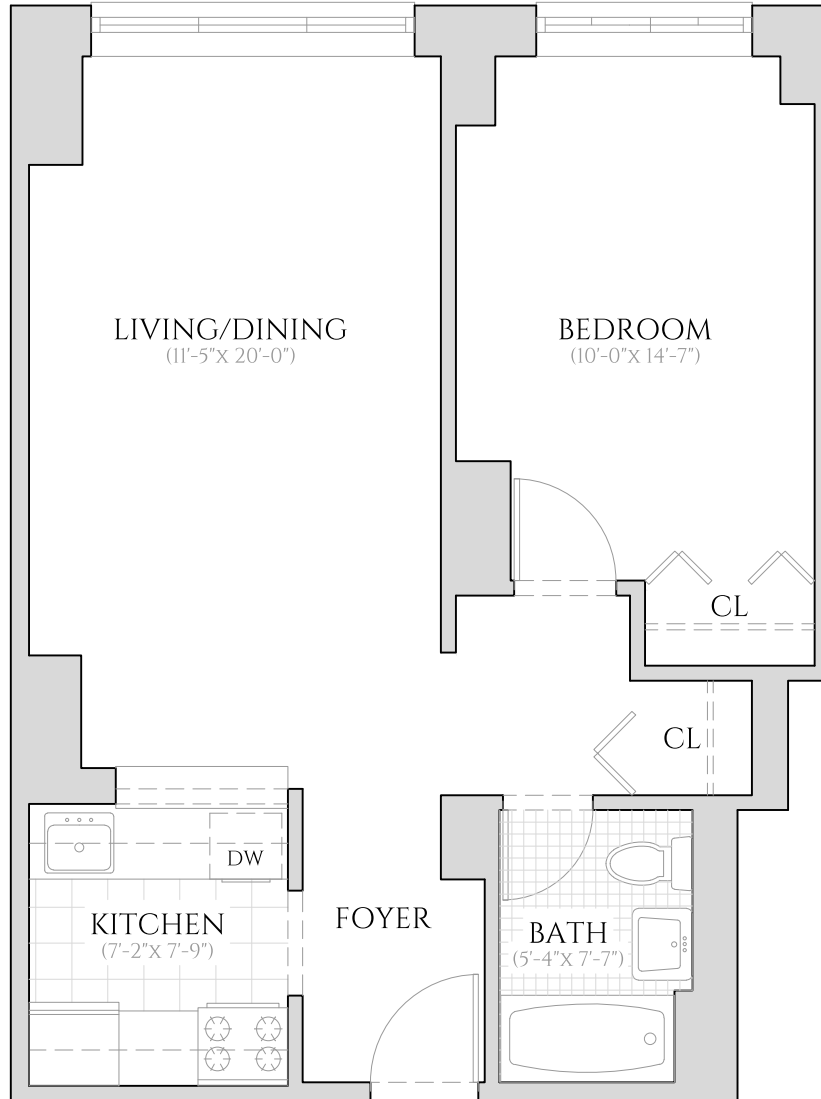

# WEST END TOWERS

75 WEST END AVENUE

## RIVER TOWER - UNIT B

ONE BEDROOM | ONE BATHROOM

7TH FLOOR - 14TH FLOOR

ALL INFORMATION REGARDING THE FLOOR PLAN IS FROM SOURCES DEEMED RELIABLE. HOWEVER, THE BRODSKY ORGANIZATION CANNOT ASSURE ITS ACCURACY AND BEARS NO RESPONSIBILITY FOR ANY ERRORS, OMISSIONS OR MISSTATEMENTS. THE PLAN IS FOR APPROXIMATE INFORMATIONAL PURPOSES ONLY AND SHOULD BE USED AS SUCH BY THE PROSPECTIVE RENTER. ALL DIMENSIONS ARE APPROXIMATE AND SHOULD BE RE-MEASURED BY THE PROSPECTIVE RENTER FOR ABSOLUTE ACCURACY.