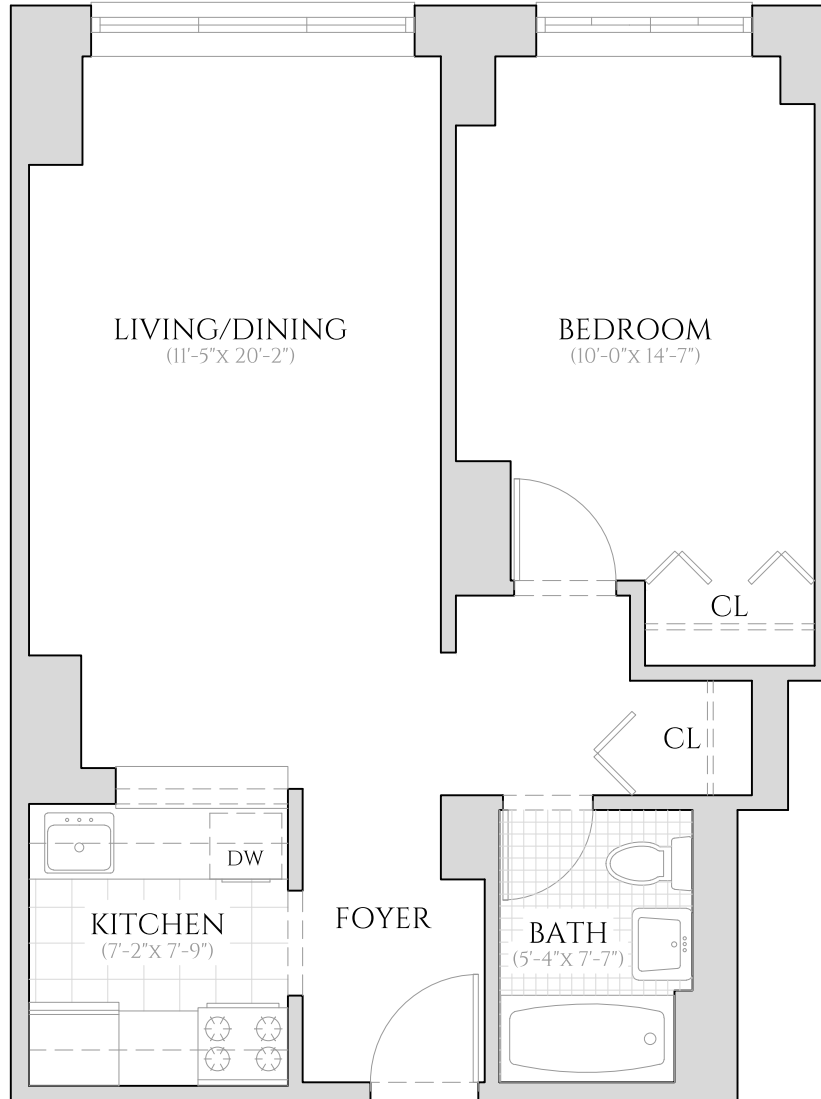

WEST END TOWERS

75 WEST END AVENUE

RIVER TOWER - UNIT B

ONE BEDROOM | ONE BATHROOM

2ND FLOOR - 6TH FLOOR

ALL INFORMATION REGARDING THE FLOOR PLAN IS FROM SOURCES DEEMED RELIABLE. HOWEVER, THE BRODSKY ORGANIZATION CANNOT ASSURE ITS ACCURACY AND BEARS NO RESPONSIBILITY FOR ANY ERRORS, OMISSIONS OR MISSTATEMENTS. THE PLAN IS FOR APPROXIMATE INFORMATIONAL PURPOSES ONLY AND SHOULD BE USED AS SUCH BY THE PROSPECTIVE RENTER. ALL DIMENSIONS ARE APPROXIMATE AND SHOULD BE RE-MEASURED BY THE PROSPECTIVE RENTER FOR ABSOLUTE ACCURACY.