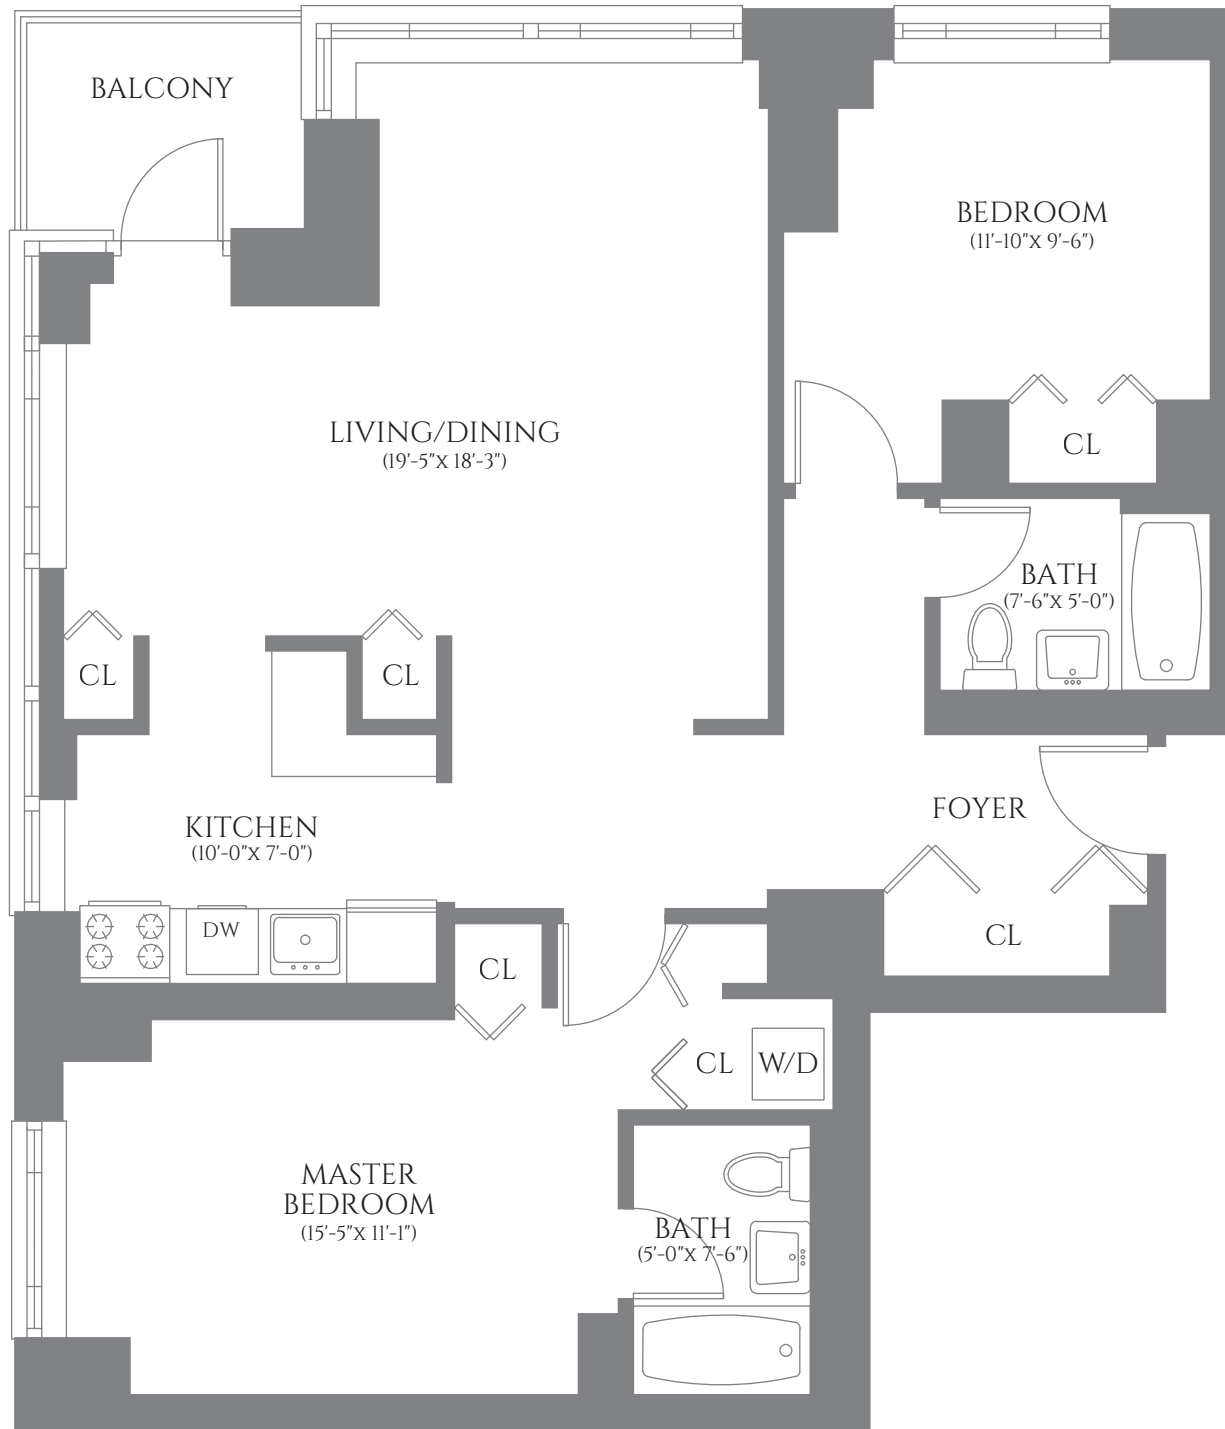

WEST END TOWERS

75 WEST END AVENUE

RIVER TOWER - UNIT A

TWO BEDROOM | TWO BATHROOM
23RD FLOOR

ALL INFORMATION REGARDING THE FLOOR PLAN IS FROM SOURCES DEEMED RELIABLE. HOWEVER, THE BRODSKY ORGANIZATION CANNOT ASSURE ITS ACCURACY AND BEARS NO RESPONSIBILITY FOR ANY ERRORS, OMISSIONS OR MISSTATEMENTS. THE PLAN IS FOR APPROXIMATE INFORMATIONAL PURPOSES ONLY AND SHOULD BE USED AS SUCH BY THE PROSPECTIVE RENTER. ALL DIMENSIONS ARE APPROXIMATE AND SHOULD BE RE-MEASURED BY THE PROSPECTIVE RENTER FOR ABSOLUTE ACCURACY.

BRODSKY