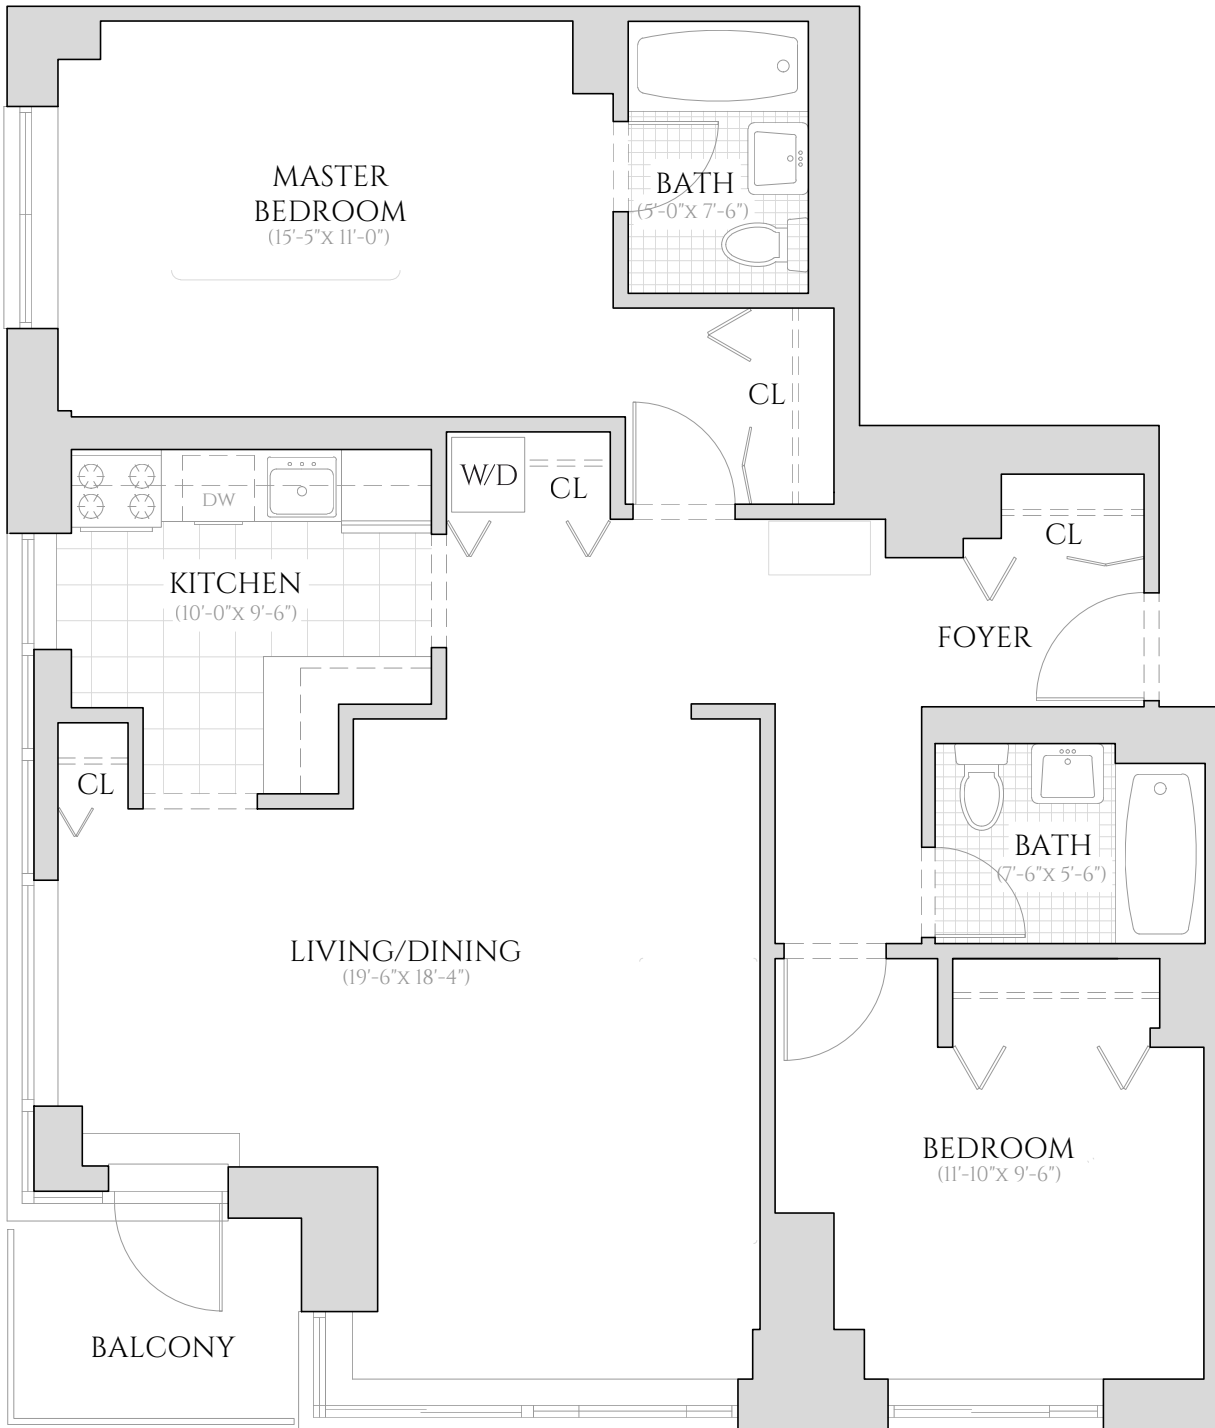

WEST END TOWERS

75 WEST END AVENUE

PARK TOWER - UNIT D

TWO BEDROOM | TWO BATHROOM
26TH FLOOR- 39TH FLOOR

ALL INFORMATION REGARDING THE FLOOR PLAN IS FROM SOURCES DEEMED RELIABLE. HOWEVER, THE BRODSKY ORGANIZATION CANNOT ASSURE ITS ACCURACY AND BEARS NO RESPONSIBILITY FOR ANY ERRORS, OMISSIONS OR MISSTATEMENTS. THE PLAN IS FOR APPROXIMATE INFORMATIONAL PURPOSES ONLY AND SHOULD BE USED AS SUCH BY THE PROSPECTIVE RENTER. ALL DIMENSIONS ARE APPROXIMATE AND SHOULD BE RE-MEASURED BY THE PROSPECTIVE RENTER FOR ABSOLUTE ACCURACY.

BRODSKY