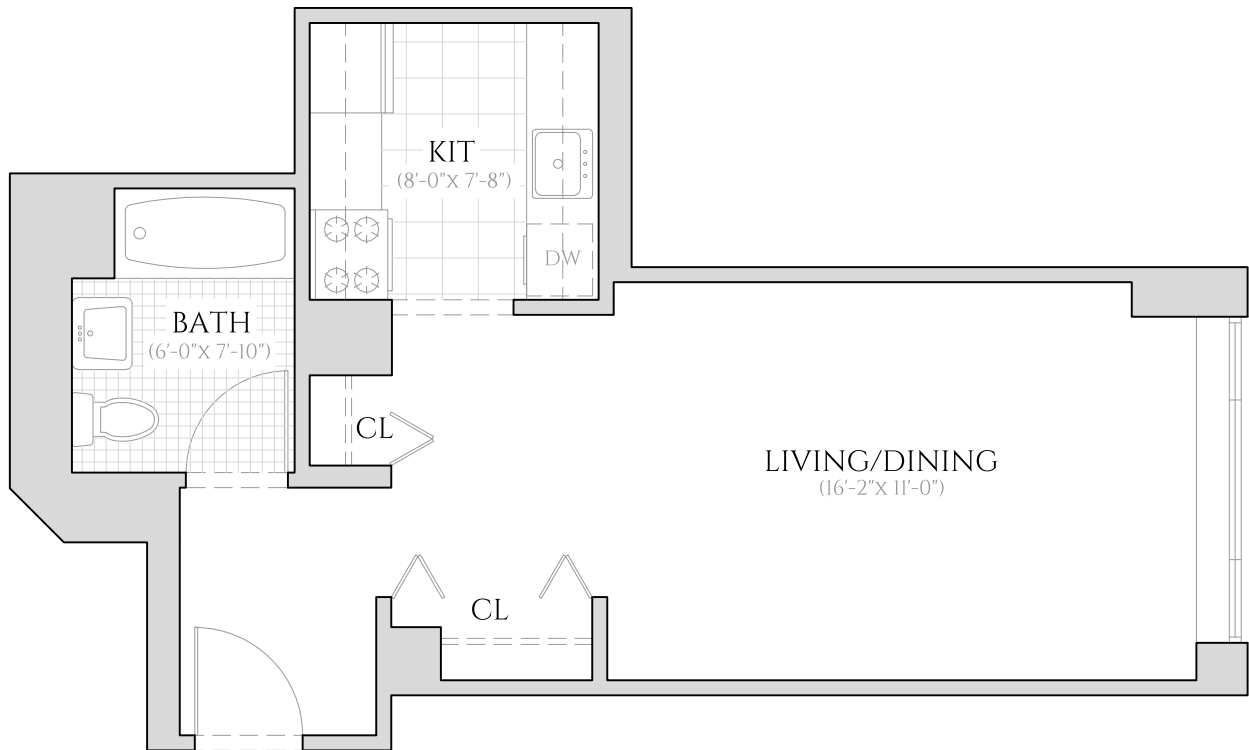

WEST END TOWERS

75 WEST END AVENUE

PARK TOWER - UNIT J

STUDIO | ONE BATHROOM
3RD FLOOR - 14TH FLOOR

ALL INFORMATION REGARDING THE FLOOR PLAN IS FROM SOURCES DEEMED RELIABLE. HOWEVER, THE BRODSKY ORGANIZATION CANNOT ASSURE ITS ACCURACY AND BEARS NO RESPONSIBILITY FOR ANY ERRORS, OMISSIONS OR MISSTATEMENTS. THE PLAN IS FOR APPROXIMATE INFORMATIONAL PURPOSES ONLY AND SHOULD BE USED AS SUCH BY THE PROSPECTIVE RENTER. ALL DIMENSIONS ARE APPROXIMATE AND SHOULD BE RE-MEASURED BY THE PROSPECTIVE RENTER FOR ABSOLUTE ACCURACY.