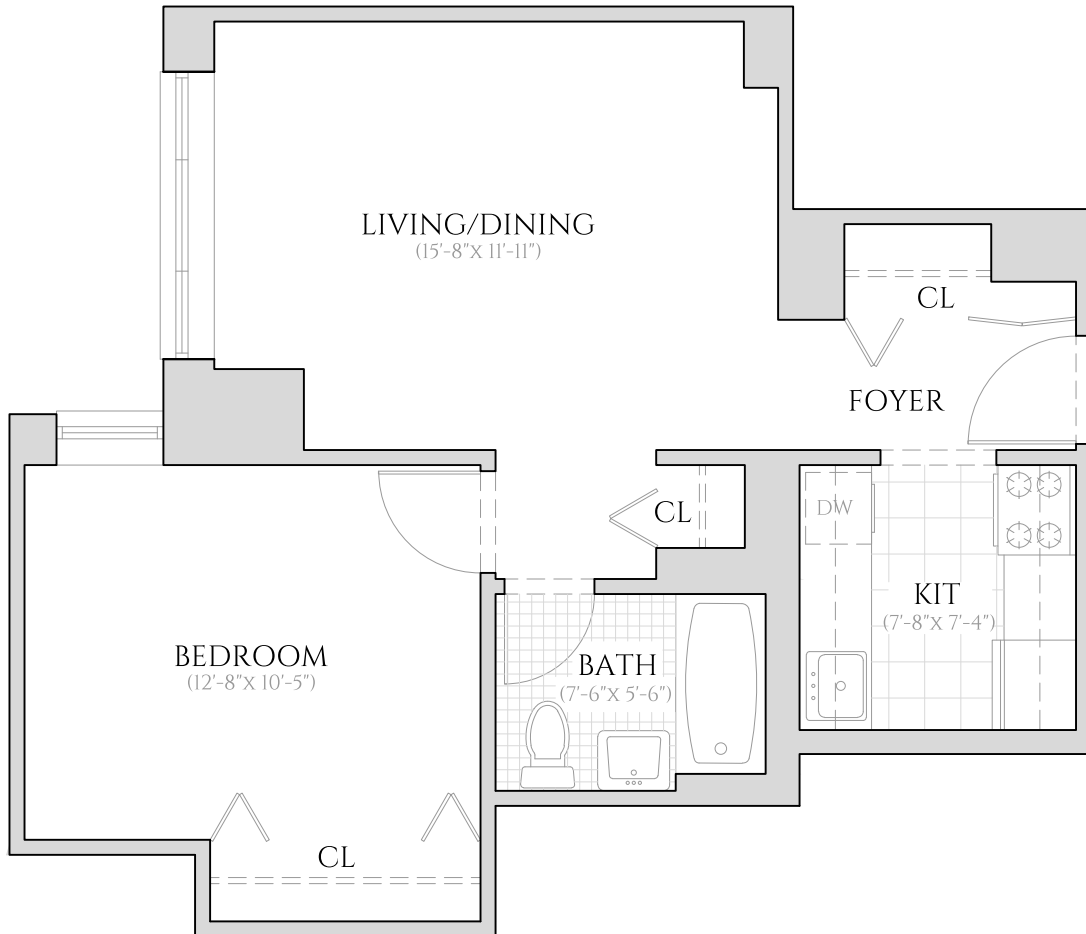

WEST END TOWERS

75 WEST END AVENUE

PARK TOWER - UNIT A

ONE BEDROOM | ONE BATHROOM

2ND FLOOR - 15TH FLOOR

ALL INFORMATION REGARDING THE FLOOR PLAN IS FROM SOURCES DEEMED RELIABLE. HOWEVER, THE BRODSKY ORGANIZATION CANNOT ASSURE ITS ACCURACY AND BEARS NO RESPONSIBILITY FOR ANY ERRORS, OMISSIONS OR MISSTATEMENTS. THE PLAN IS FOR APPROXIMATE INFORMATIONAL PURPOSES ONLY AND SHOULD BE USED AS SUCH BY THE PROSPECTIVE RENTER. ALL DIMENSIONS ARE APPROXIMATE AND SHOULD BE RE-MEASURED BY THE PROSPECTIVE RENTER FOR ABSOLUTE ACCURACY.