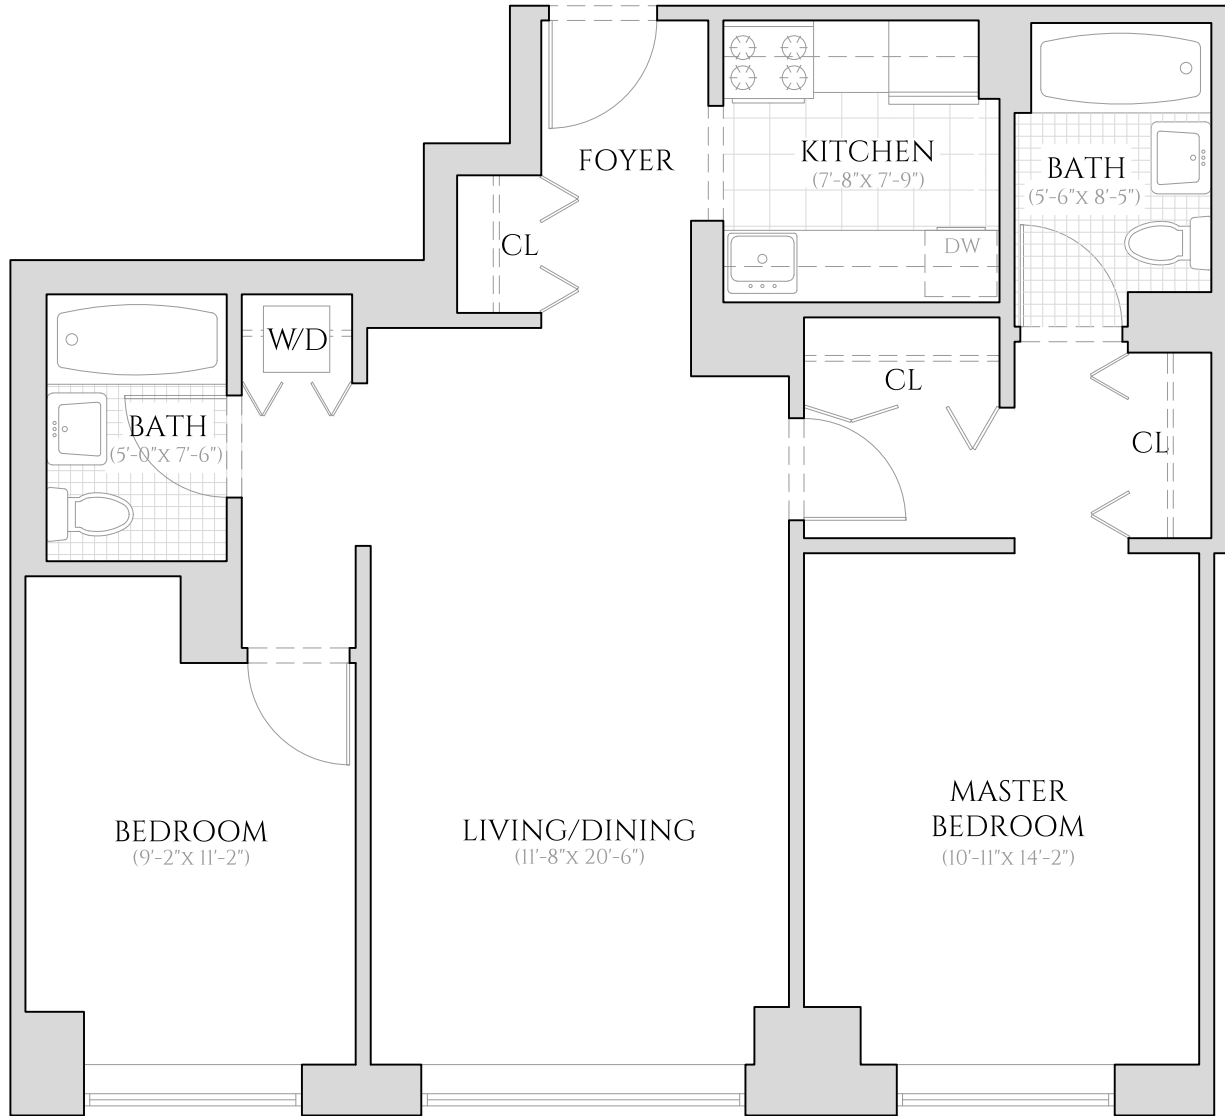

WEST END TOWERS

75 WEST END AVENUE

CITY TOWER - UNIT H

TWO BEDROOM | TWO BATHROOM
16TH FLOOR - 24TH FLOOR

ALL INFORMATION REGARDING THE FLOOR PLAN IS FROM SOURCES DEEMED RELIABLE. HOWEVER, THE BRODSKY ORGANIZATION CANNOT ASSURE ITS ACCURACY AND BEARS NO RESPONSIBILITY FOR ANY ERRORS, OMISSIONS OR MISSTATEMENTS. THE PLAN IS FOR APPROXIMATE INFORMATIONAL PURPOSES ONLY AND SHOULD BE USED AS SUCH BY THE PROSPECTIVE RENTER. ALL DIMENSIONS ARE APPROXIMATE AND SHOULD BE RE-MEASURED BY THE PROSPECTIVE RENTER FOR ABSOLUTE ACCURACY.