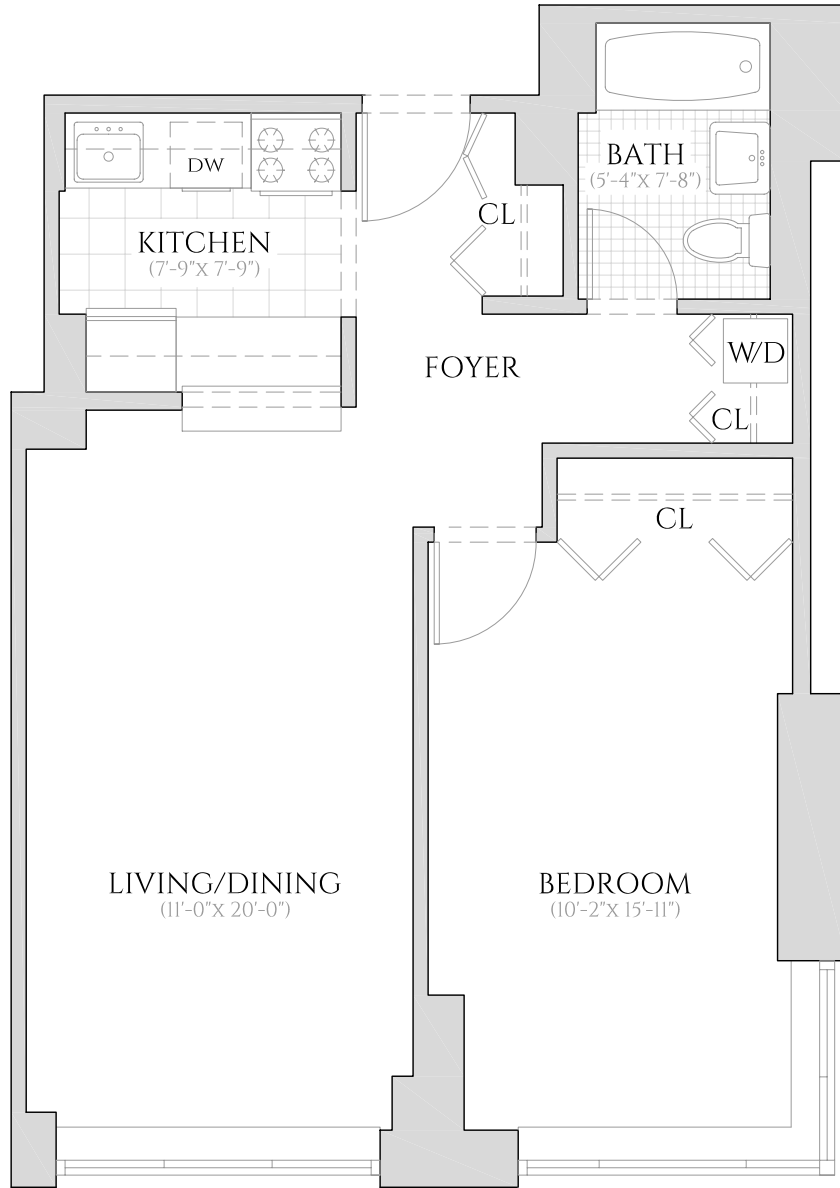

WEST END TOWERS

75 WEST END AVENUE

SOUTH TOWER - UNIT E

ONE BEDROOM | ONE BATHROOM
8TH FLOOR - 15TH FLOOR

ALL INFORMATION REGARDING THE FLOOR PLAN IS FROM SOURCES DEEMED RELIABLE. HOWEVER, THE BRODSKY ORGANIZATION CANNOT ASSURE ITS ACCURACY AND BEARS NO RESPONSIBILITY FOR ANY ERRORS, OMISSIONS OR MISSTATEMENTS. THE PLAN IS FOR APPROXIMATE INFORMATIONAL PURPOSES ONLY AND SHOULD BE USED AS SUCH BY THE PROSPECTIVE RENTER. ALL DIMENSIONS ARE APPROXIMATE AND SHOULD BE RE-MEASURED BY THE PROSPECTIVE RENTER FOR ABSOLUTE ACCURACY.