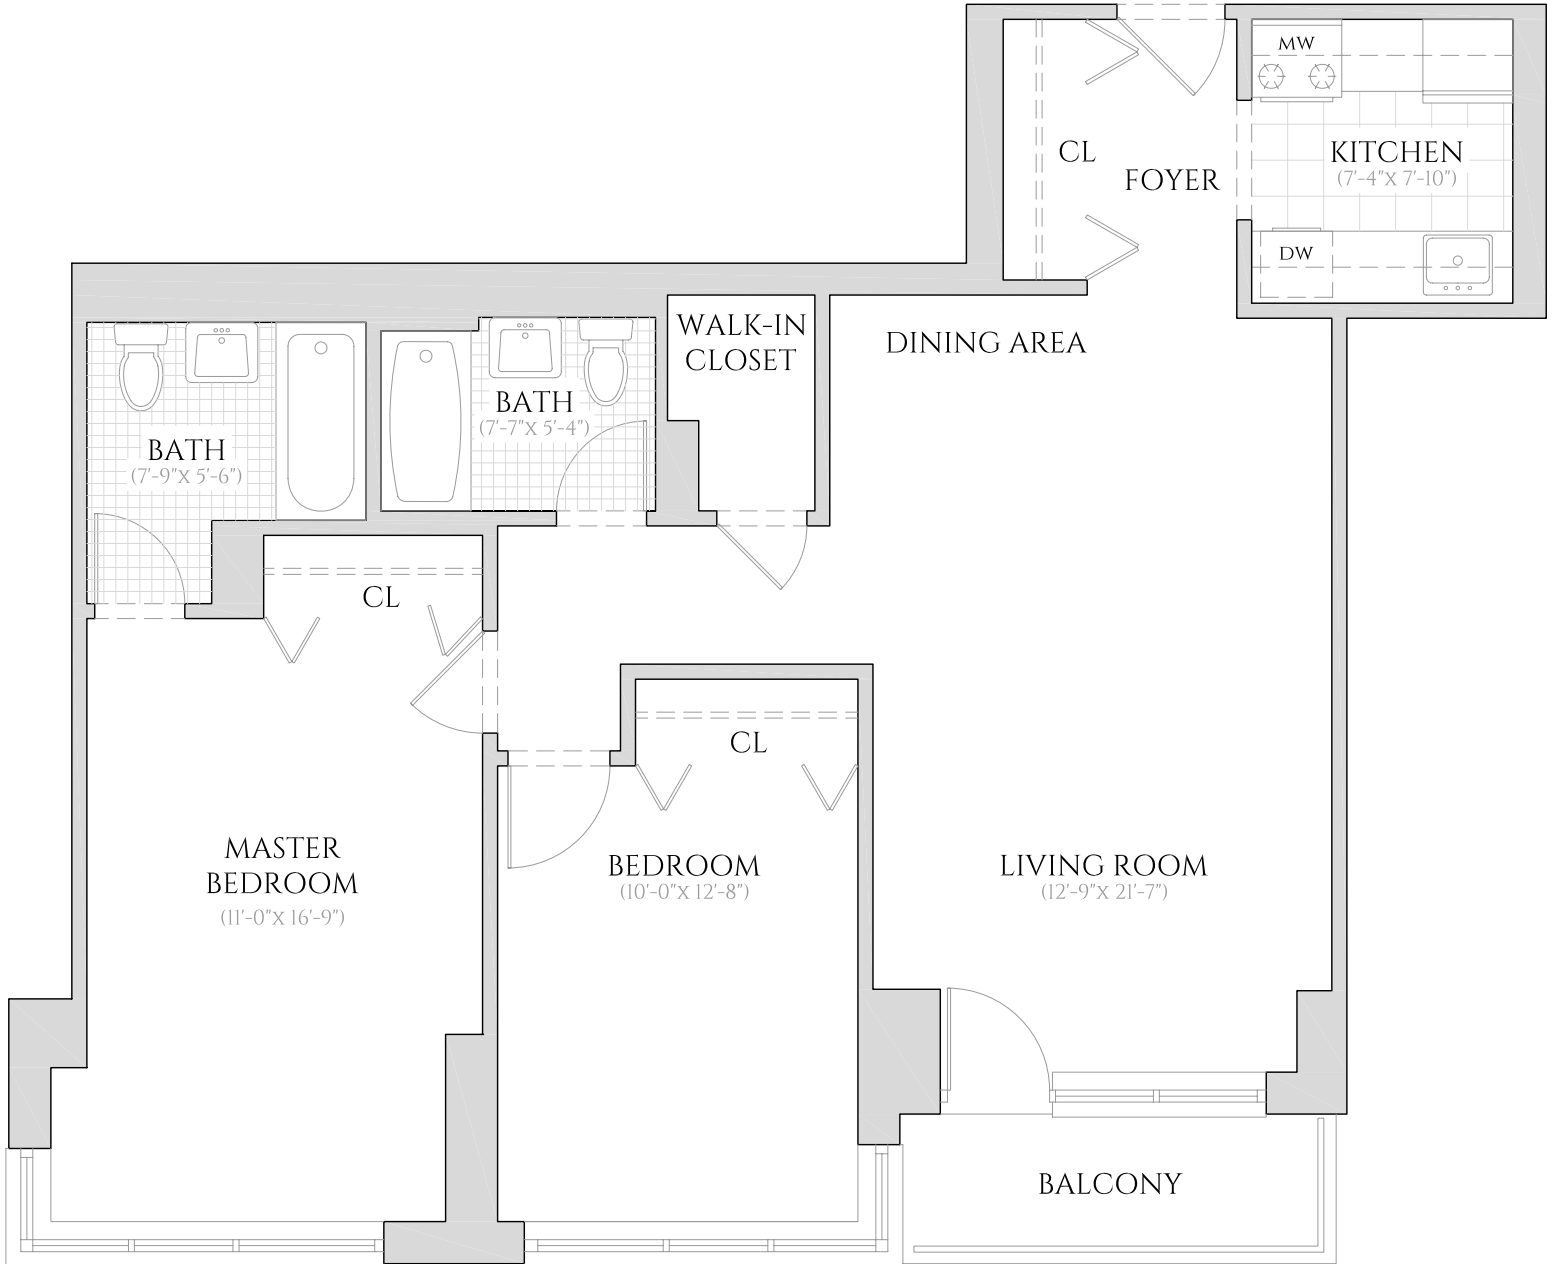

THE CONCERTO

200 WEST 60TH STREET

UNIT H

TWO BEDROOMS | TWO BATHROOMS

14TH FLOOR - 28TH FLOOR

ALL INFORMATION REGARDING THE FLOOR PLAN IS FROM SOURCES DEEMED RELIABLE. HOWEVER, THE BRODSKY ORGANIZATION CANNOT ASSURE ITS ACCURACY AND BEARS NO RESPONSIBILITY FOR ANY ERRORS, OMISSIONS OR MISSTATEMENTS. THE PLAN IS FOR APPROXIMATE INFORMATIONAL PURPOSES ONLY AND SHOULD BE USED AS SUCH BY THE PROSPECTIVE RENTER. ALL DIMENSIONS ARE APPROXIMATE AND SHOULD BE RE-MEASURED BY THE PROSPECTIVE RENTER FOR ABSOLUTE ACCURACY.