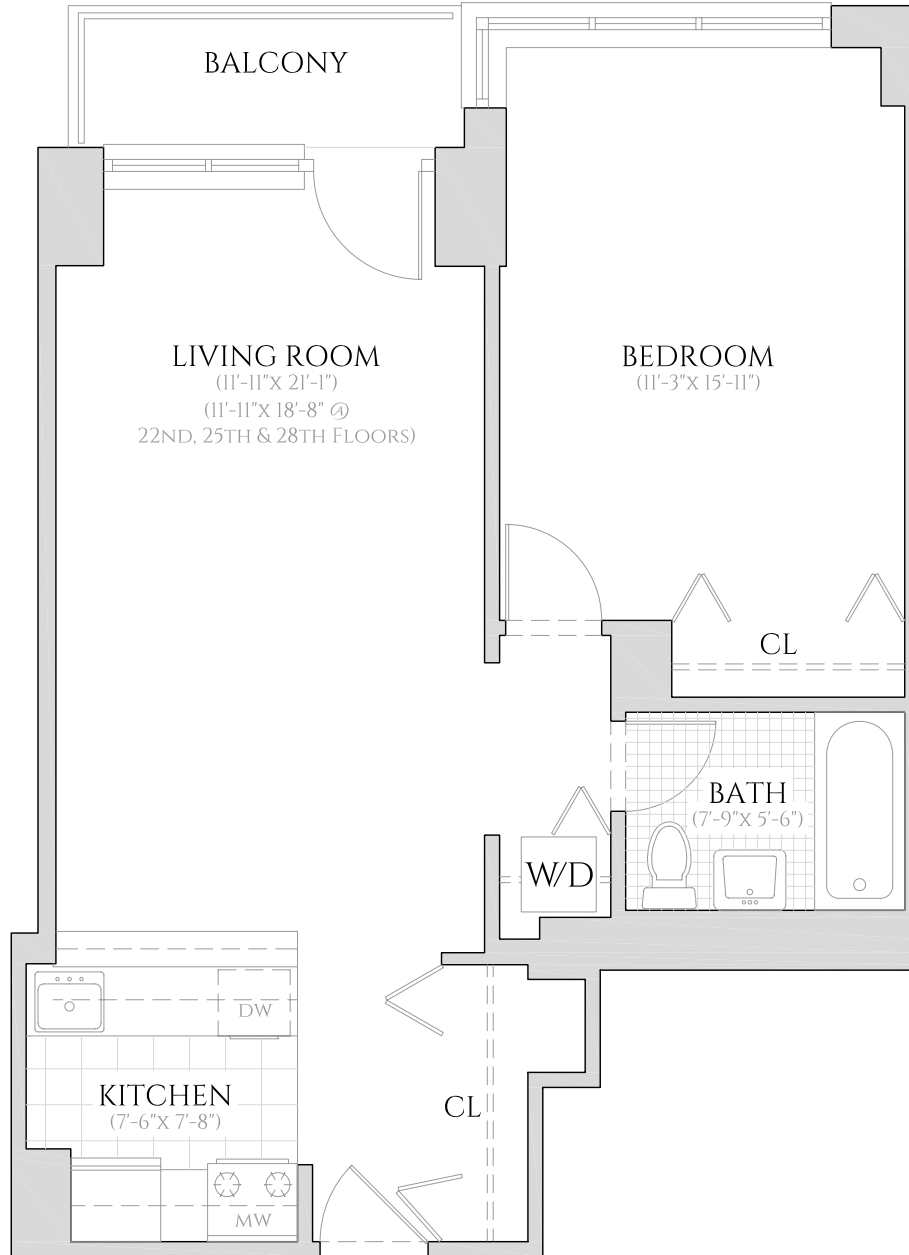

## UNIT D

ONE BEDROOM | ONE BATHROOM  
21ST FLOOR - 28TH FLOOR

ALL INFORMATION REGARDING THE FLOOR PLAN IS FROM SOURCES DEEMED RELIABLE. HOWEVER, THE BRODSKY ORGANIZATION CANNOT ASSURE ITS ACCURACY AND BEARS NO RESPONSIBILITY FOR ANY ERRORS, OMISSIONS OR MISSTATEMENTS. THE PLAN IS FOR APPROXIMATE INFORMATIONAL PURPOSES ONLY AND SHOULD BE USED AS SUCH BY THE PROSPECTIVE RENTER. ALL DIMENSIONS ARE APPROXIMATE AND SHOULD BE RE-MEASURED BY THE PROSPECTIVE RENTER FOR ABSOLUTE ACCURACY.