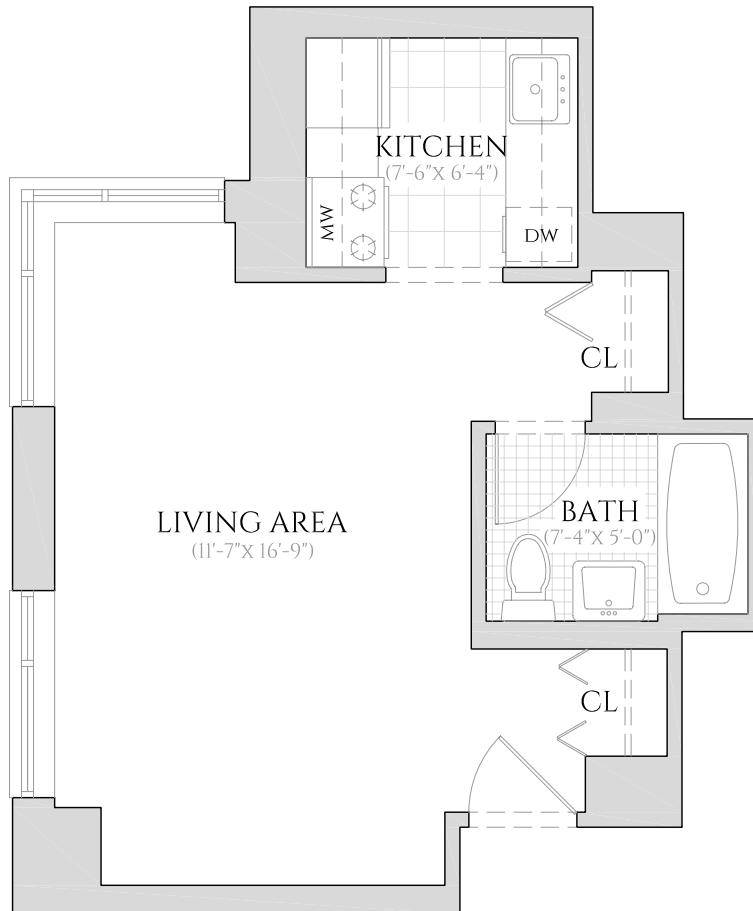

THE CONCERTO

200 WEST 60TH STREET

UNIT D

STUDIO | ONE BATHROOM

2ND FLOOR - 12TH FLOOR

ALL INFORMATION REGARDING THE FLOOR PLAN IS FROM SOURCES DEEMED RELIABLE. HOWEVER, THE BRODSKY ORGANIZATION CANNOT ASSURE ITS ACCURACY AND BEARS NO RESPONSIBILITY FOR ANY ERRORS, OMISSIONS OR MISSTATEMENTS. THE PLAN IS FOR APPROXIMATE INFORMATIONAL PURPOSES ONLY AND SHOULD BE USED AS SUCH BY THE PROSPECTIVE RENTER. ALL DIMENSIONS ARE APPROXIMATE AND SHOULD BE RE-MEASURED BY THE PROSPECTIVE RENTER FOR ABSOLUTE ACCURACY.