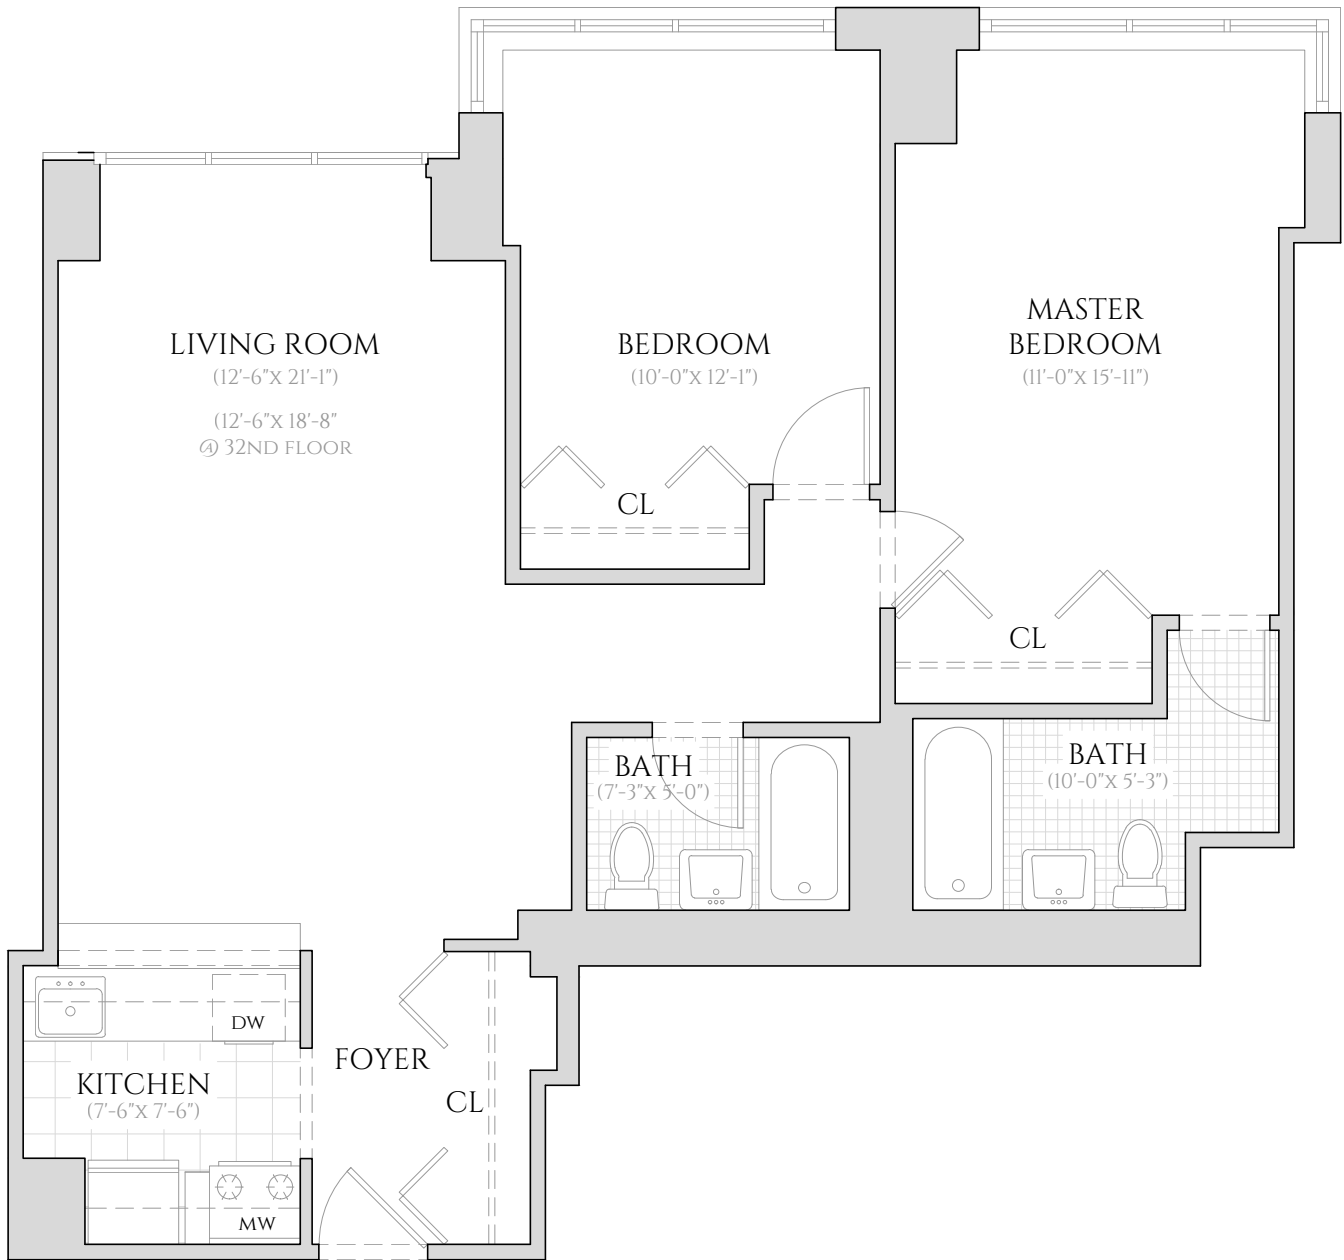

THE CONCERTO

200 WEST 60TH STREET

UNIT D

TWO BEDROOMS | TWO BATHROOMS
29TH FLOOR - 32ND FLOOR

ALL INFORMATION REGARDING THE FLOOR PLAN IS FROM SOURCES DEEMED RELIABLE. HOWEVER, THE BRODSKY ORGANIZATION CANNOT ASSURE ITS ACCURACY AND BEARS NO RESPONSIBILITY FOR ANY ERRORS, OMISSIONS OR MISSTATEMENTS. THE PLAN IS FOR APPROXIMATE INFORMATIONAL PURPOSES ONLY AND SHOULD BE USED AS SUCH BY THE PROSPECTIVE RENTER. ALL DIMENSIONS ARE APPROXIMATE AND SHOULD BE RE-MEASURED BY THE PROSPECTIVE RENTER FOR ABSOLUTE ACCURACY.