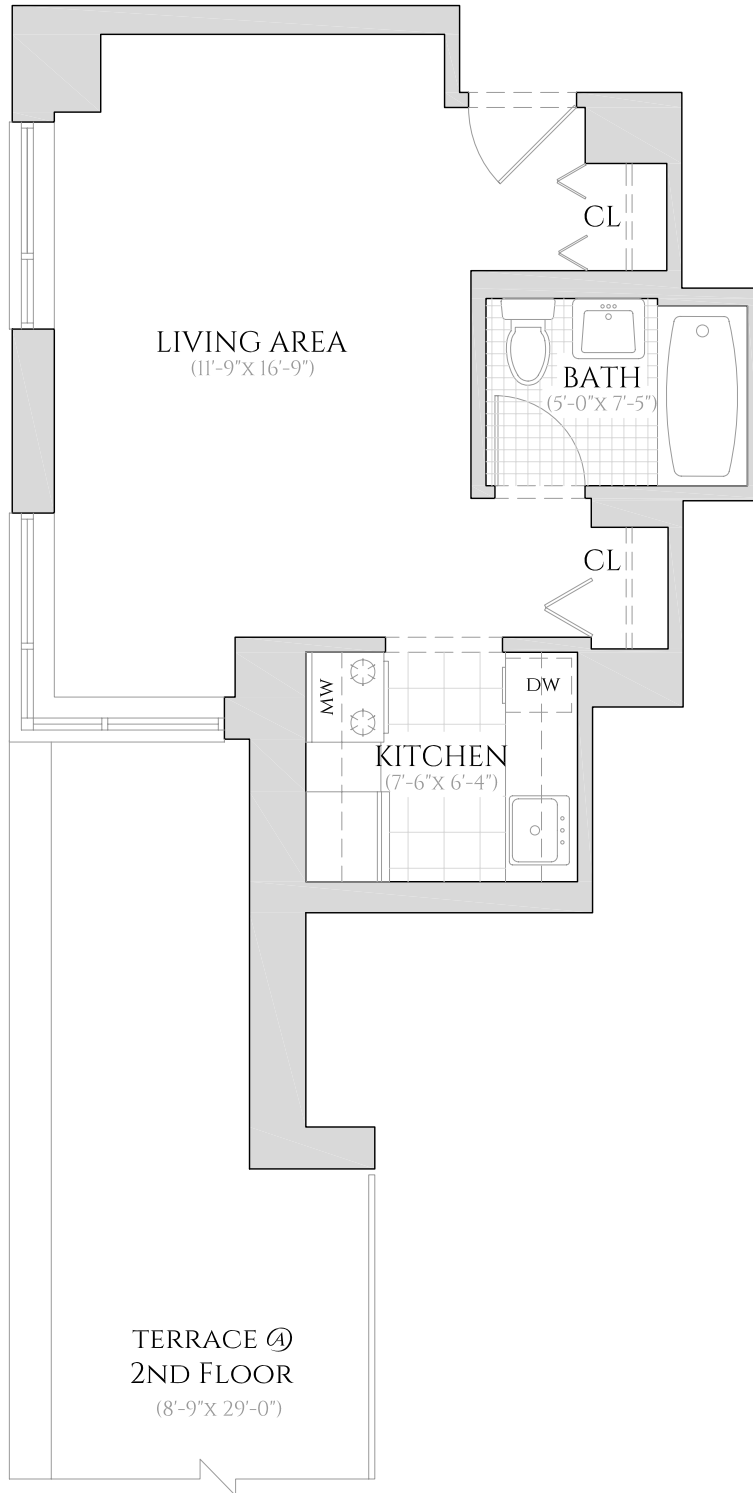

THE CONCERTO

200 WEST 60TH STREET

UNIT C

STUDIO | ONE BATHROOM
2ND FLOOR - 12TH FLOOR

ALL INFORMATION REGARDING THE FLOOR PLAN IS FROM SOURCES DEEMED RELIABLE. HOWEVER, THE BRODSKY ORGANIZATION CANNOT ASSURE ITS ACCURACY AND BEARS NO RESPONSIBILITY FOR ANY ERRORS, OMISSIONS OR MISSTATEMENTS. THE PLAN IS FOR APPROXIMATE INFORMATIONAL PURPOSES ONLY AND SHOULD BE USED AS SUCH BY THE PROSPECTIVE RENTER. ALL DIMENSIONS ARE APPROXIMATE AND SHOULD BE RE-MEASURED BY THE PROSPECTIVE RENTER FOR ABSOLUTE ACCURACY.

BRODSKY