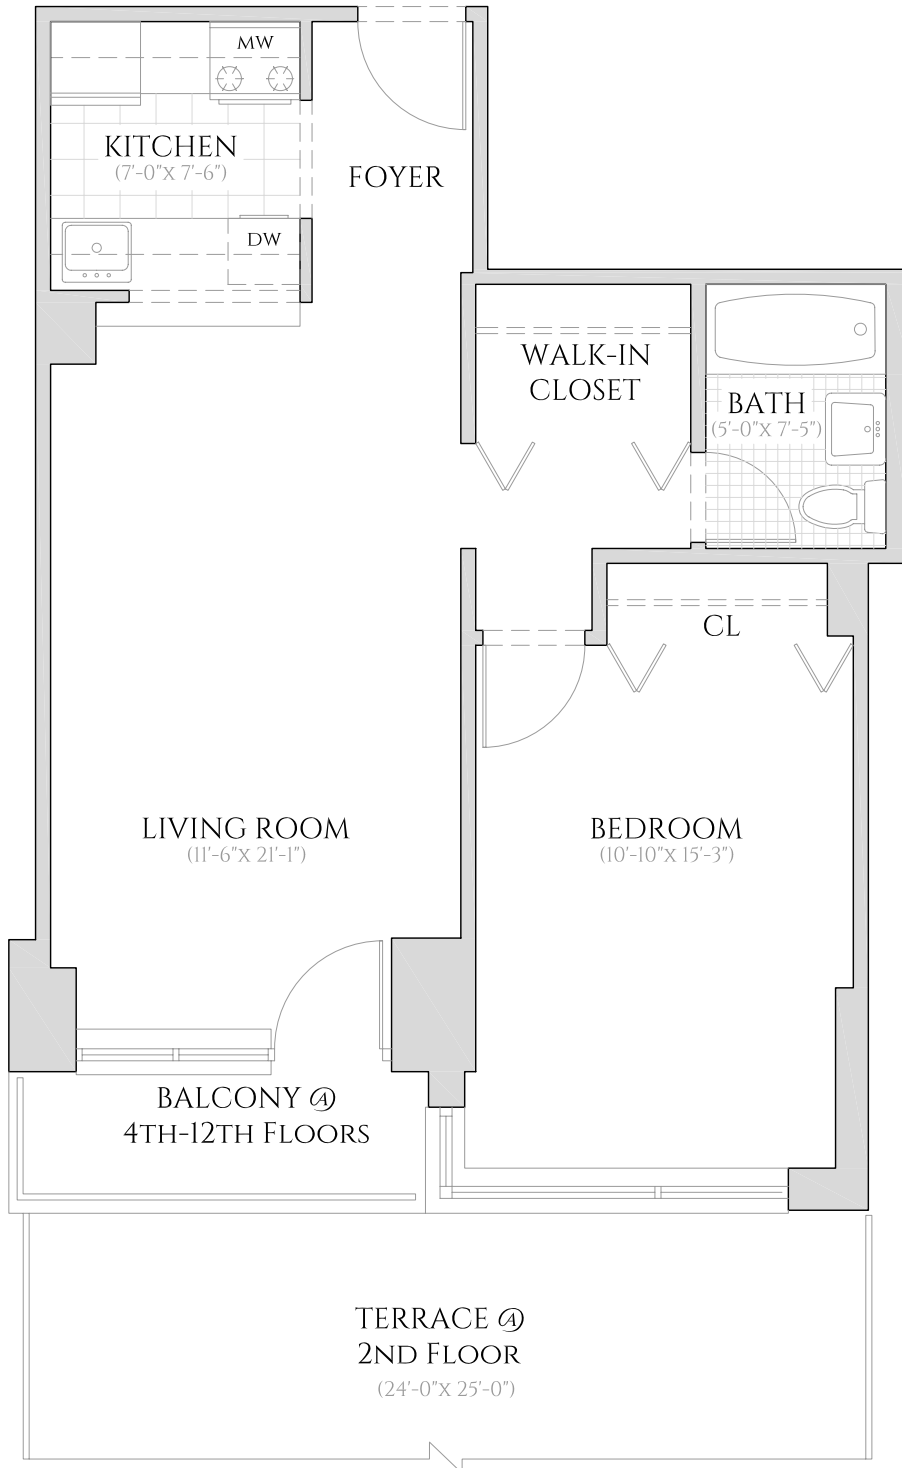

THE CONCERTO

200 WEST 60TH STREET

UNIT A

ONE BEDROOM | ONE BATHROOM
2ND FLOOR - 12TH FLOOR

ALL INFORMATION REGARDING THE FLOOR PLAN IS FROM SOURCES DEEMED RELIABLE. HOWEVER, THE BRODSKY ORGANIZATION CANNOT ASSURE ITS ACCURACY AND BEARS NO RESPONSIBILITY FOR ANY ERRORS, OMISSIONS OR MISSTATEMENTS. THE PLAN IS FOR APPROXIMATE INFORMATIONAL PURPOSES ONLY AND SHOULD BE USED AS SUCH BY THE PROSPECTIVE RENTER. ALL DIMENSIONS ARE APPROXIMATE AND SHOULD BE RE-MEASURED BY THE PROSPECTIVE RENTER FOR ABSOLUTE ACCURACY.

BRODSKY