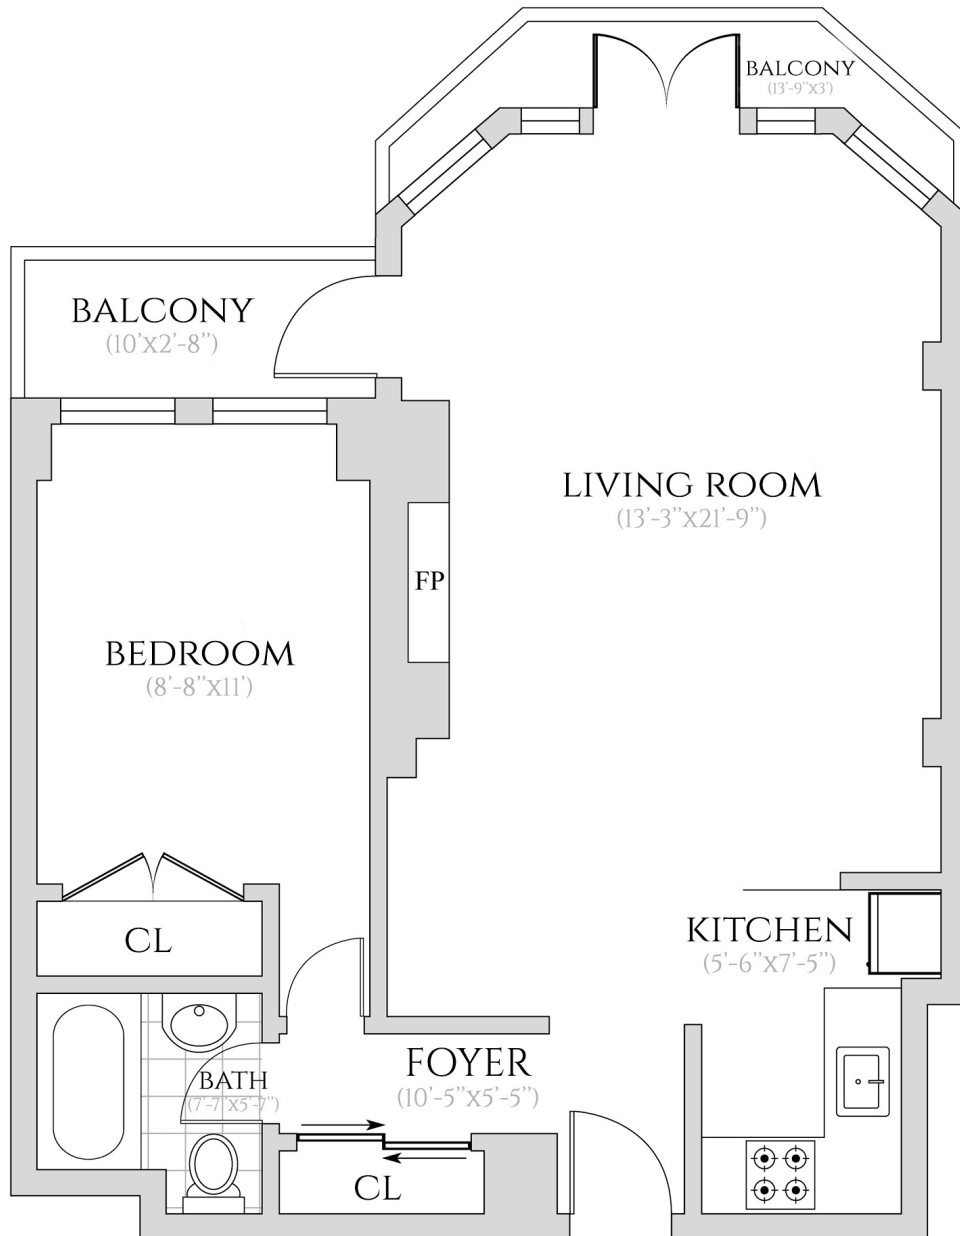

BEAUX ARTS

NEW YORK, NY 10017

UNIT 1710

1 BEDROOM | 1 BATHROOM
17TH FLOOR

ALL INFORMATION REGARDING THE FLOOR PLAN IS FROM SOURCES DEEMED RELIABLE. HOWEVER, THE BRODSKY ORGANIZATION CANNOT ASSURE ITS ACCURACY AND BEARS NO RESPONSIBILITY FOR ANY ERRORS, OMISSIONS OR MISSTATEMENTS. THE PLAN IS FOR APPROXIMATE INFORMATIONAL PURPOSES ONLY AND SHOULD BE USED AS SUCH BY THE PROSPECTIVE RENTER. ALL DIMENSIONS ARE APPROXIMATE AND SHOULD BE RE-MEASURED BY THE PROSPECTIVE RENTER FOR ABSOLUTE ACCURACY.