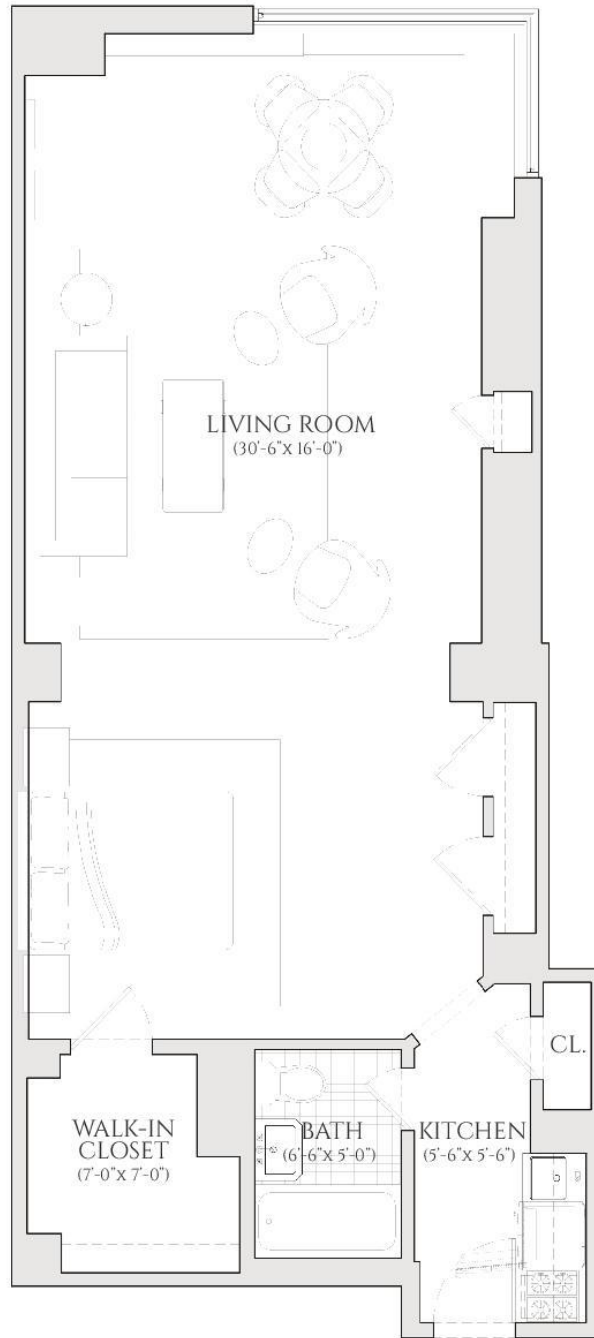

THE BEAUX ARTS

NO. 310 EAST 44TH STREET

RESIDENCE 24 | FLOORS 2-12
STUDIO | ONE BATHROOM

ALL INFORMATION REGARDING THE FLOOR PLANS FROM SOURCES DEEMED RELIABLE. HOWEVER, THE BRODSKY ORGANIZATION CANNOT ASSURE ITS ACCURACY AND BEARS NO RESPONSIBILITY FOR ANY ERRORS, OMISSIONS OR MISSTATEMENTS. THE PLAN IS FOR APPROXIMATE INFORMATIONAL PURPOSES ONLY AND SHOULD BE USED AS SUCH BY THE PROSPECTIVE RENTER. ALL DIMENSIONS ARE APPROXIMATE AND SHOULD BE RE-MEASURED BY THE PROSPECTIVE RENTER FOR ABSOLUTE ACCURACY.