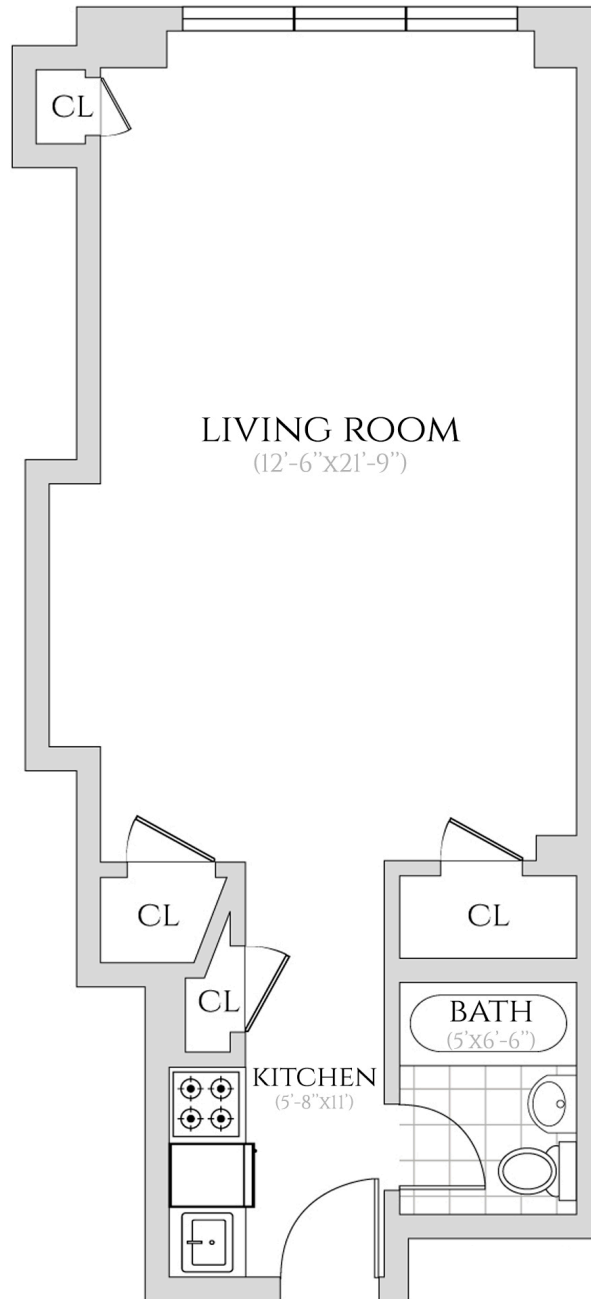

THE BEAUX ARTS

NEW YORK, NY 10017

UNIT 219

STUDIO | 1 BATHROOM
2ND FLOOR

ALL INFORMATION REGARDING THE FLOOR PLAN IS FROM SOURCES DEEMED RELIABLE. HOWEVER, THE BRODSKY ORGANIZATION CANNOT ASSURE ITS ACCURACY AND BEARS NO RESPONSIBILITY FOR ANY ERRORS, OMISSIONS OR MISSTATEMENTS. THE PLAN IS FOR APPROXIMATE INFORMATIONAL PURPOSES ONLY AND SHOULD BE USED AS SUCH BY THE PROSPECTIVE RENTER. ALL DIMENSIONS ARE APPROXIMATE AND SHOULD BE RE-MEASURED BY THE PROSPECTIVE RENTER FOR ABSOLUTE ACCURACY.