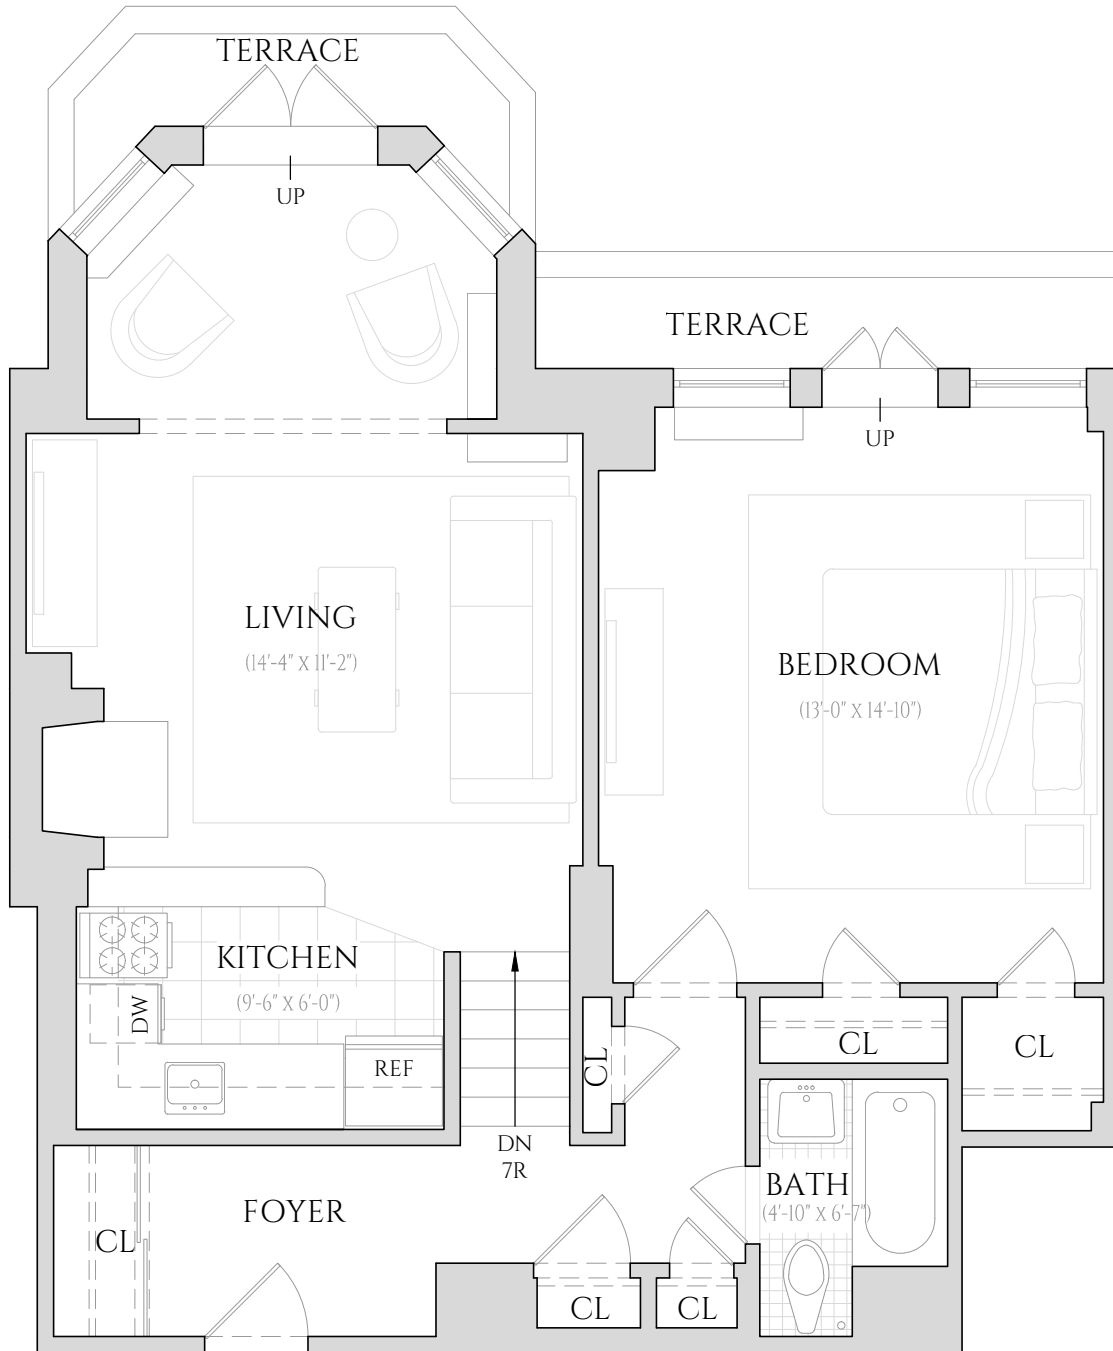

THE BEAUX ARTS

310 EAST 44TH STREET NEW YORK, NY 10017

UNIT 1604

ONE BEDROOM | ONE BATHROOM

16TH FLOOR

ALL INFORMATION REGARDING THE FLOOR PLAN IS FROM SOURCES DEEMED RELIABLE. HOWEVER, THE BRODSKY ORGANIZATION CANNOT ASSURE ITS ACCURACY AND BEARS NO RESPONSIBILITY FOR ANY ERRORS, OMISSIONS OR MISSTATEMENTS. THE PLAN IS FOR APPROXIMATE INFORMATIONAL PURPOSES ONLY AND SHOULD BE USED AS SUCH BY THE PROSPECTIVE RENTER. ALL DIMENSIONS ARE APPROXIMATE AND SHOULD BE RE-MEASURED BY THE PROSPECTIVE RENTER FOR ABSOLUTE ACCURACY.