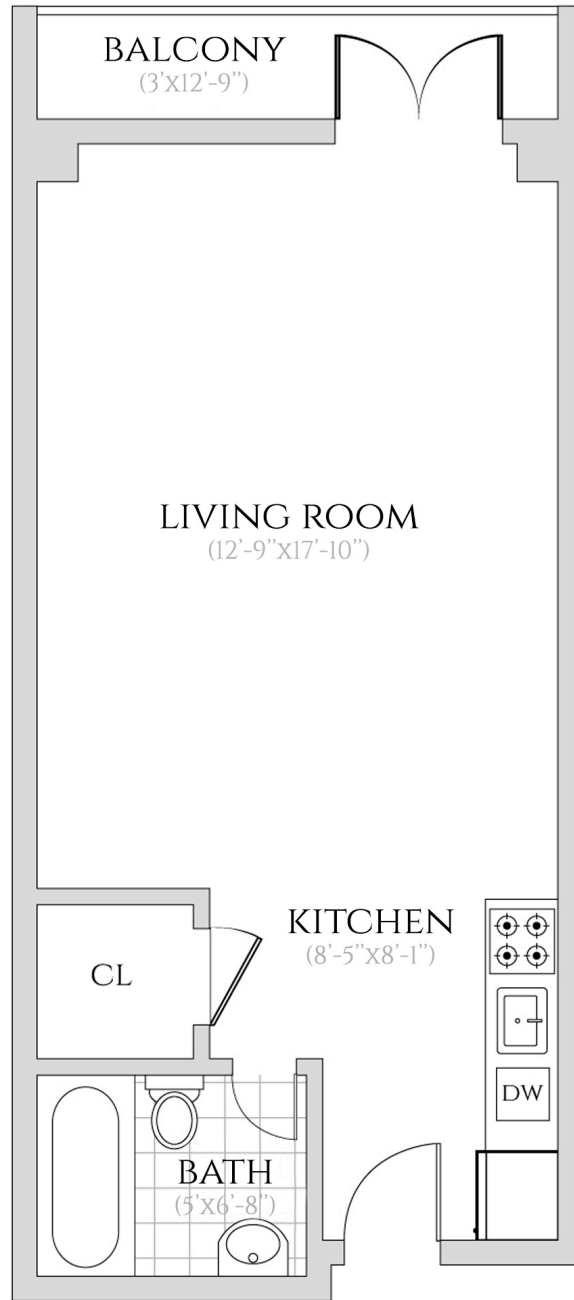

THE BEAUX ARTS

NEW YORK, NY 10017

UNIT 1508

STUDIO | 1 BATHROOM
15TH FLOOR

ALL INFORMATION REGARDING THE FLOOR PLAN IS FROM SOURCES DEEMED RELIABLE. HOWEVER, THE BRODSKY ORGANIZATION CANNOT ASSURE ITS ACCURACY AND BEARS NO RESPONSIBILITY FOR ANY ERRORS, OMISSIONS OR MISSTATEMENTS. THE PLAN IS FOR APPROXIMATE INFORMATIONAL PURPOSES ONLY AND SHOULD BE USED AS SUCH BY THE PROSPECTIVE RENTER. ALL DIMENSIONS ARE APPROXIMATE AND SHOULD BE RE-MEASURED BY THE PROSPECTIVE RENTER FOR ABSOLUTE ACCURACY.

BRODSKY