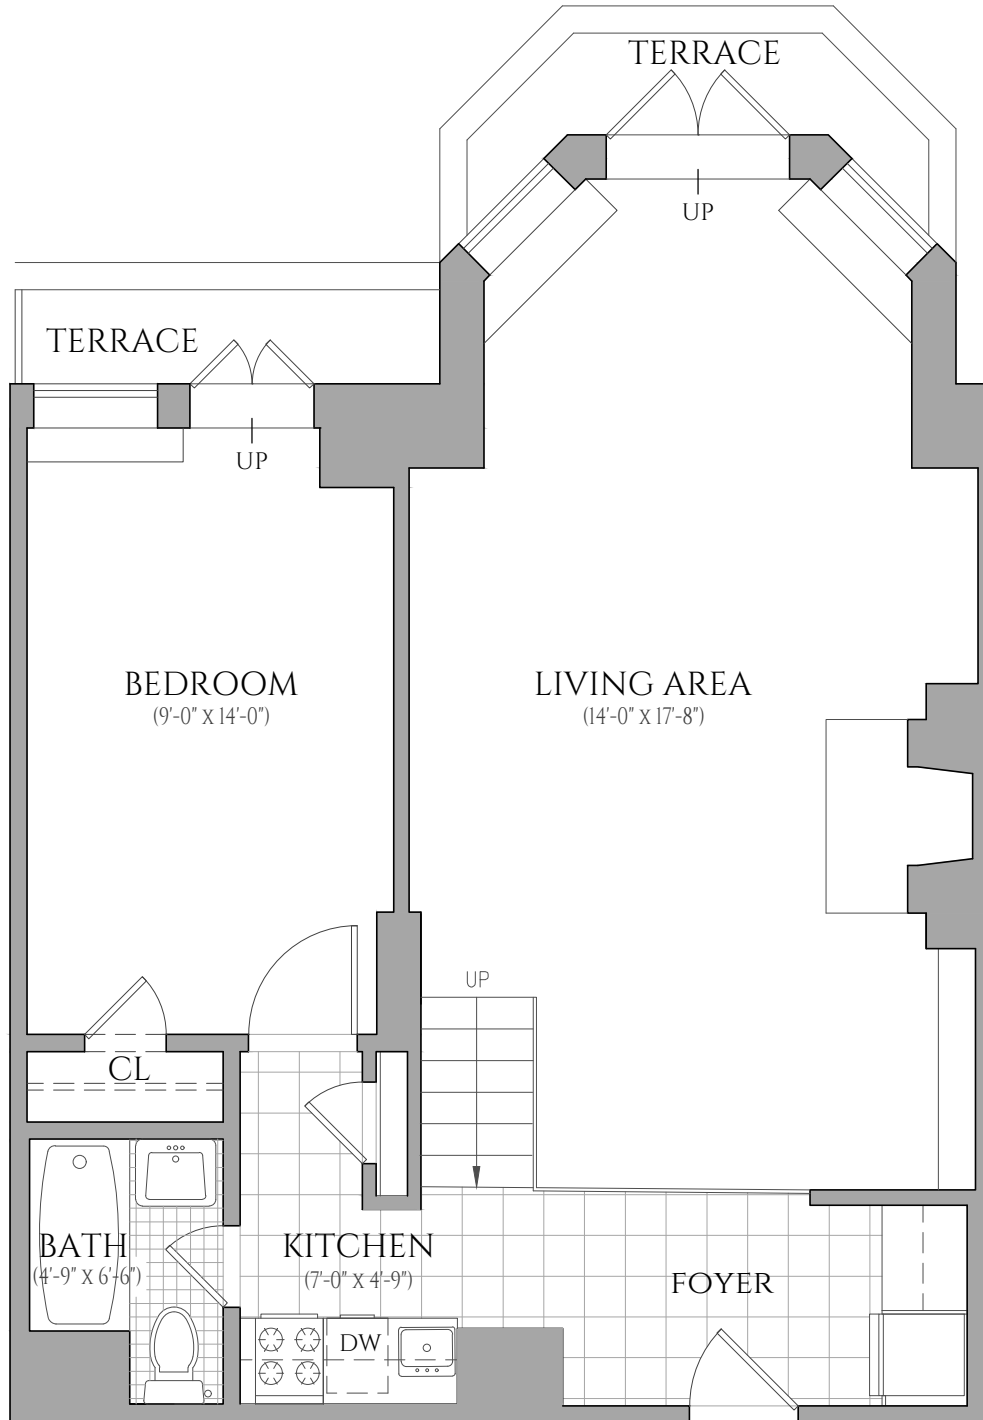

THE BEAUX ARTS

310 EAST 44TH STREET NEW YORK, NY 10017

UNIT 1610

ONE BEDROOM | ONE BATHROOM

16TH FLOOR

ALL INFORMATION REGARDING THE FLOOR PLAN IS FROM SOURCES DEEMED RELIABLE. HOWEVER, THE BRODSKY ORGANIZATION CANNOT ASSURE ITS ACCURACY AND BEARS NO RESPONSIBILITY FOR ANY ERRORS, OMISSIONS OR MISSTATEMENTS. THE PLAN IS FOR APPROXIMATE INFORMATIONAL PURPOSES ONLY AND SHOULD BE USED AS SUCH BY THE PROSPECTIVE RENTER. ALL DIMENSIONS ARE APPROXIMATE AND SHOULD BE RE-MEASURED BY THE PROSPECTIVE RENTER FOR ABSOLUTE ACCURACY.

BRODSKY