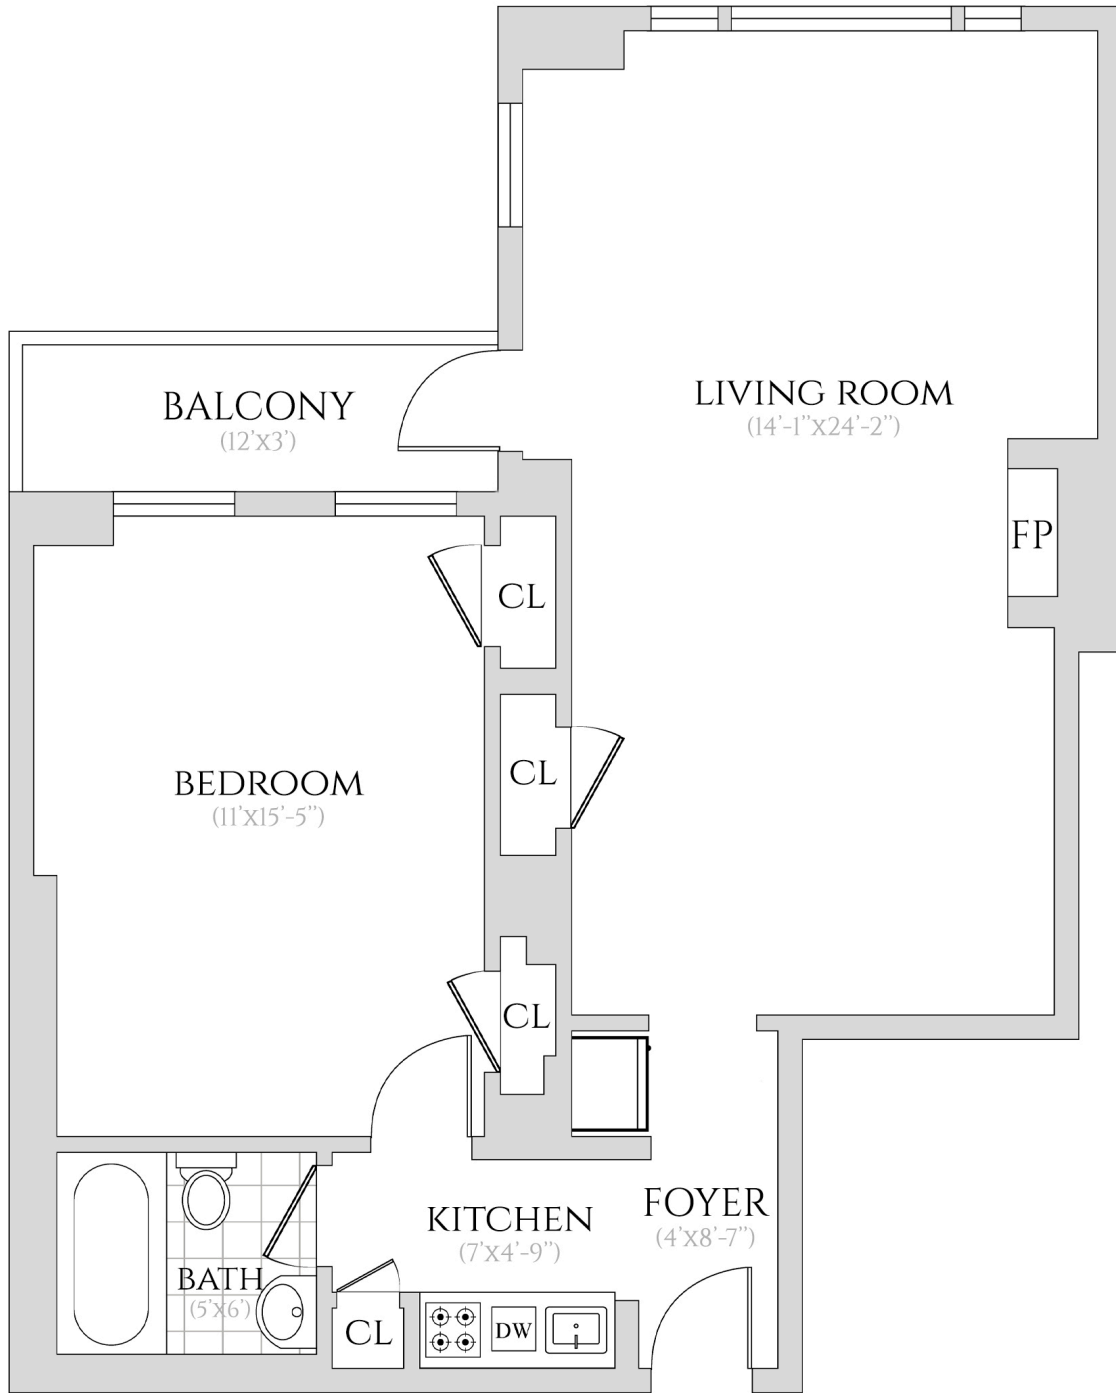

310 EAST 44 STREET

NEW YORK, NY 10017

UNIT 1708

1 BEDROOM | 1 BATHROOM
17TH FLOOR

ALL INFORMATION REGARDING THE FLOOR PLAN IS FROM SOURCES DEEMED RELIABLE. HOWEVER, THE BRODSKY ORGANIZATION CANNOT ASSURE ITS ACCURACY AND BEARS NO RESPONSIBILITY FOR ANY ERRORS, OMISSIONS OR MISSTATEMENTS. THE PLAN IS FOR APPROXIMATE INFORMATIONAL PURPOSES ONLY AND SHOULD BE USED AS SUCH BY THE PROSPECTIVE RENTER. ALL DIMENSIONS ARE APPROXIMATE AND SHOULD BE RE-MEASURED BY THE PROSPECTIVE RENTER FOR ABSOLUTE ACCURACY.

BRODSKY