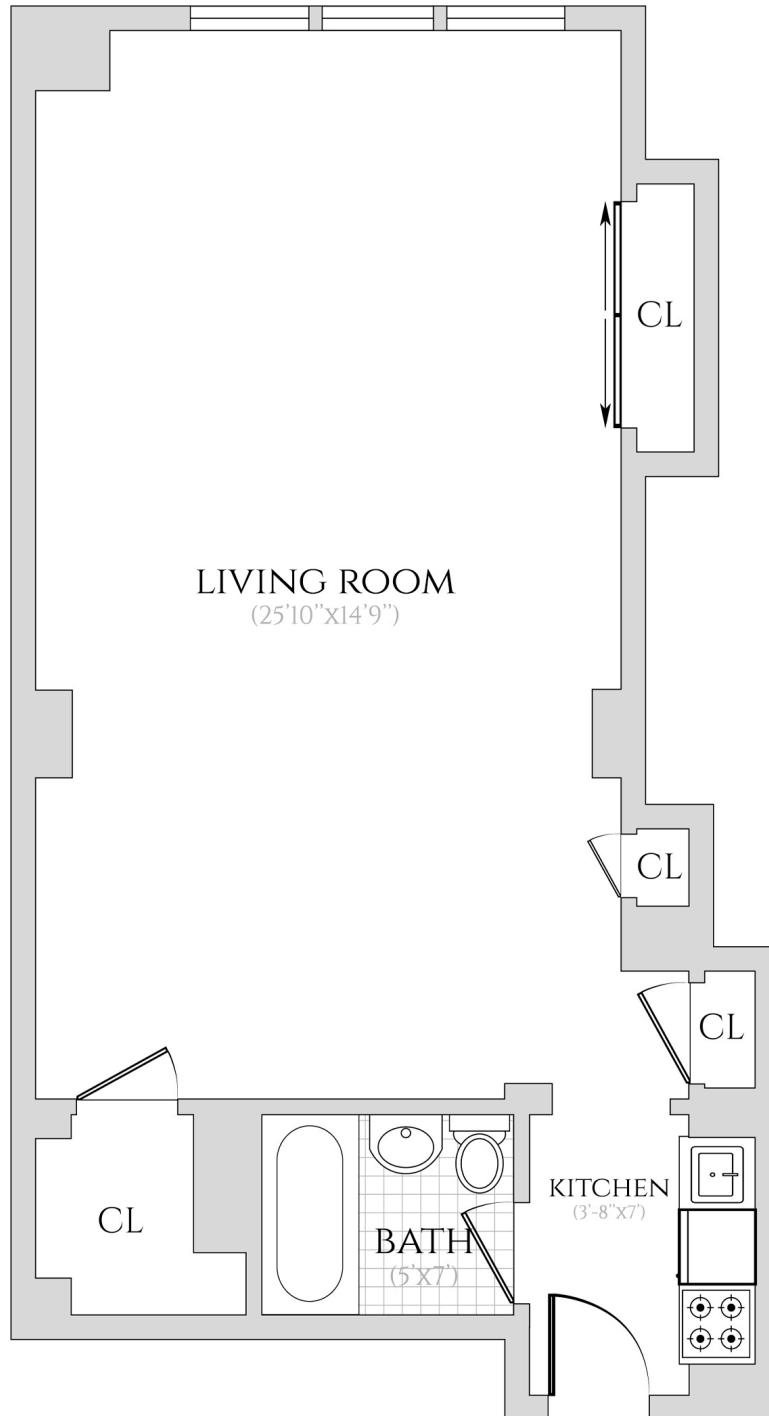

THE BEAUX ARTS

NEW YORK, NY 10017

UNIT 401

STUDIO | 1 BATHROOM
4TH FLOOR

ALL INFORMATION REGARDING THE FLOOR PLAN IS FROM SOURCES DEEMED RELIABLE. HOWEVER, THE BRODSKY ORGANIZATION CANNOT ASSURE ITS ACCURACY AND BEARS NO RESPONSIBILITY FOR ANY ERRORS, OMISSIONS OR MISSTATEMENTS. THE PLAN IS FOR APPROXIMATE INFORMATIONAL PURPOSES ONLY AND SHOULD BE USED AS SUCH BY THE PROSPECTIVE RENTER. ALL DIMENSIONS ARE APPROXIMATE AND SHOULD BE RE-MEASURED BY THE PROSPECTIVE RENTER FOR ABSOLUTE ACCURACY.

BRODSKY