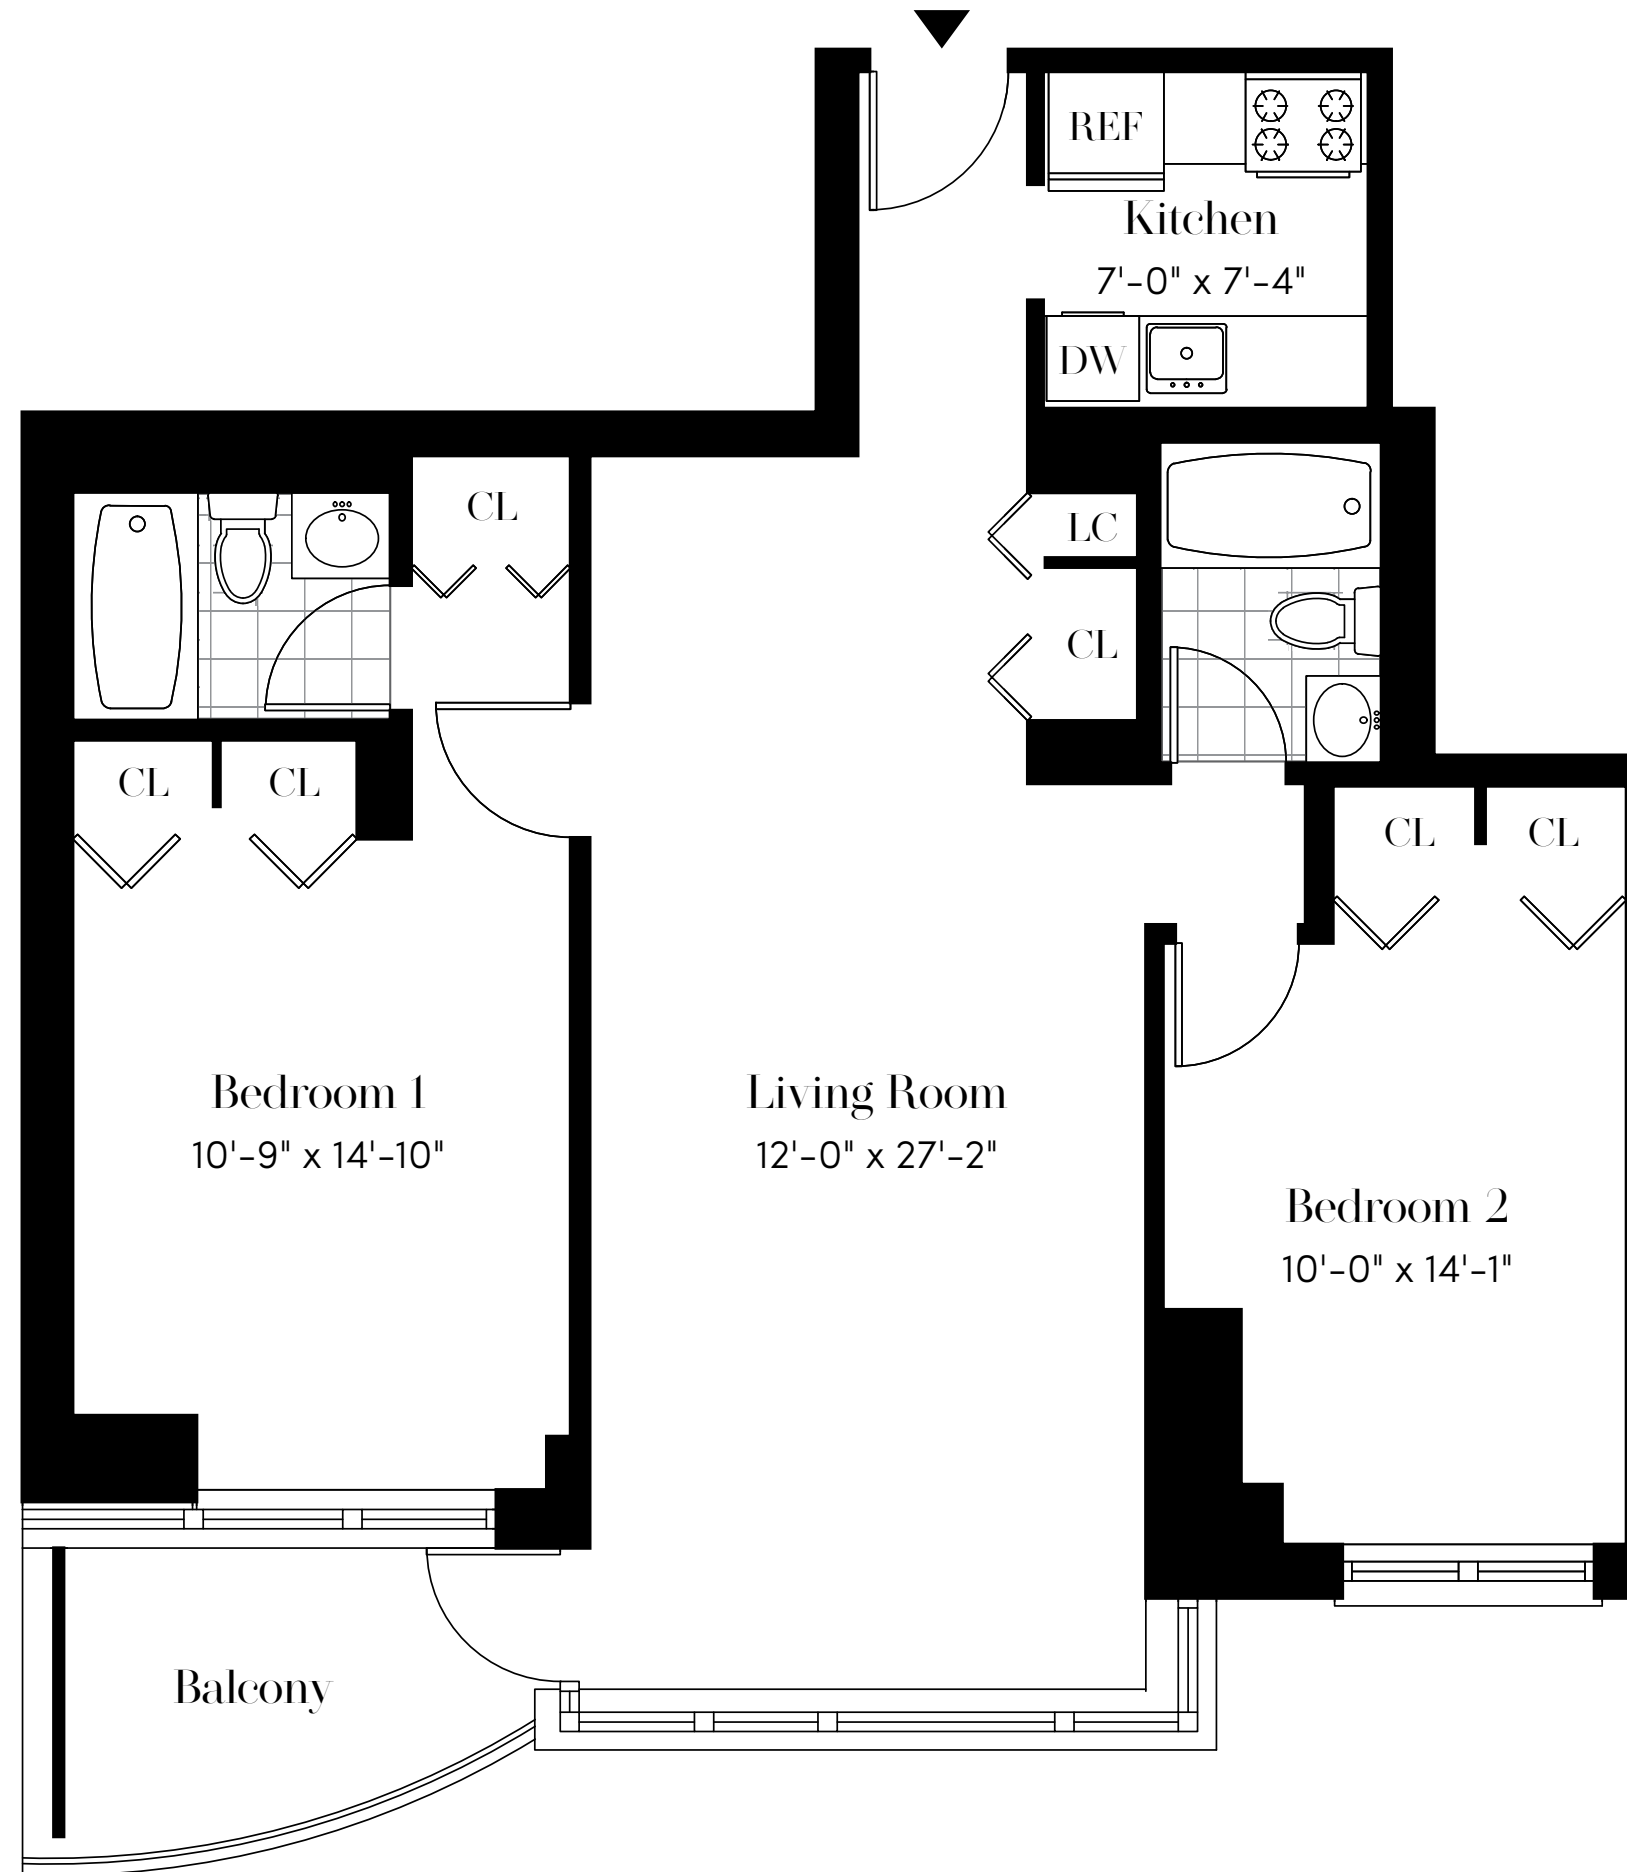

SOUTH PARK TOWER

UNIT N

2 Bedrooms | 2 Bathrooms
21st - 44th Floor

124 West 60th Street, New York, NY 10023
212.315.5560 | info@southparktower.com

BRODSKY ALL INFORMATION REGARDING THE FLOOR PLAN IS FROM SOURCES DEEMED RELIABLE. HOWEVER, THE BRODSKY ORGANIZATION CANNOT ASSURE ITS ACCURACY AND BEARS NO RESPONSIBILITY FOR ANY ERRORS, OMISSIONS OR MISSTATEMENTS. THE PLAN IS FOR APPROXIMATE PURPOSES ONLY AND SHOULD BE USED AS SUCH BY THE PROSPECTIVE RENTER. ALL DIMENSIONS ARE APPROXIMATE AND SHOULD BE RE-MEASURED INFORMATIONAL BY THE PROSPECTIVE RENTER FOR ABSOLUTE ACCURACY.