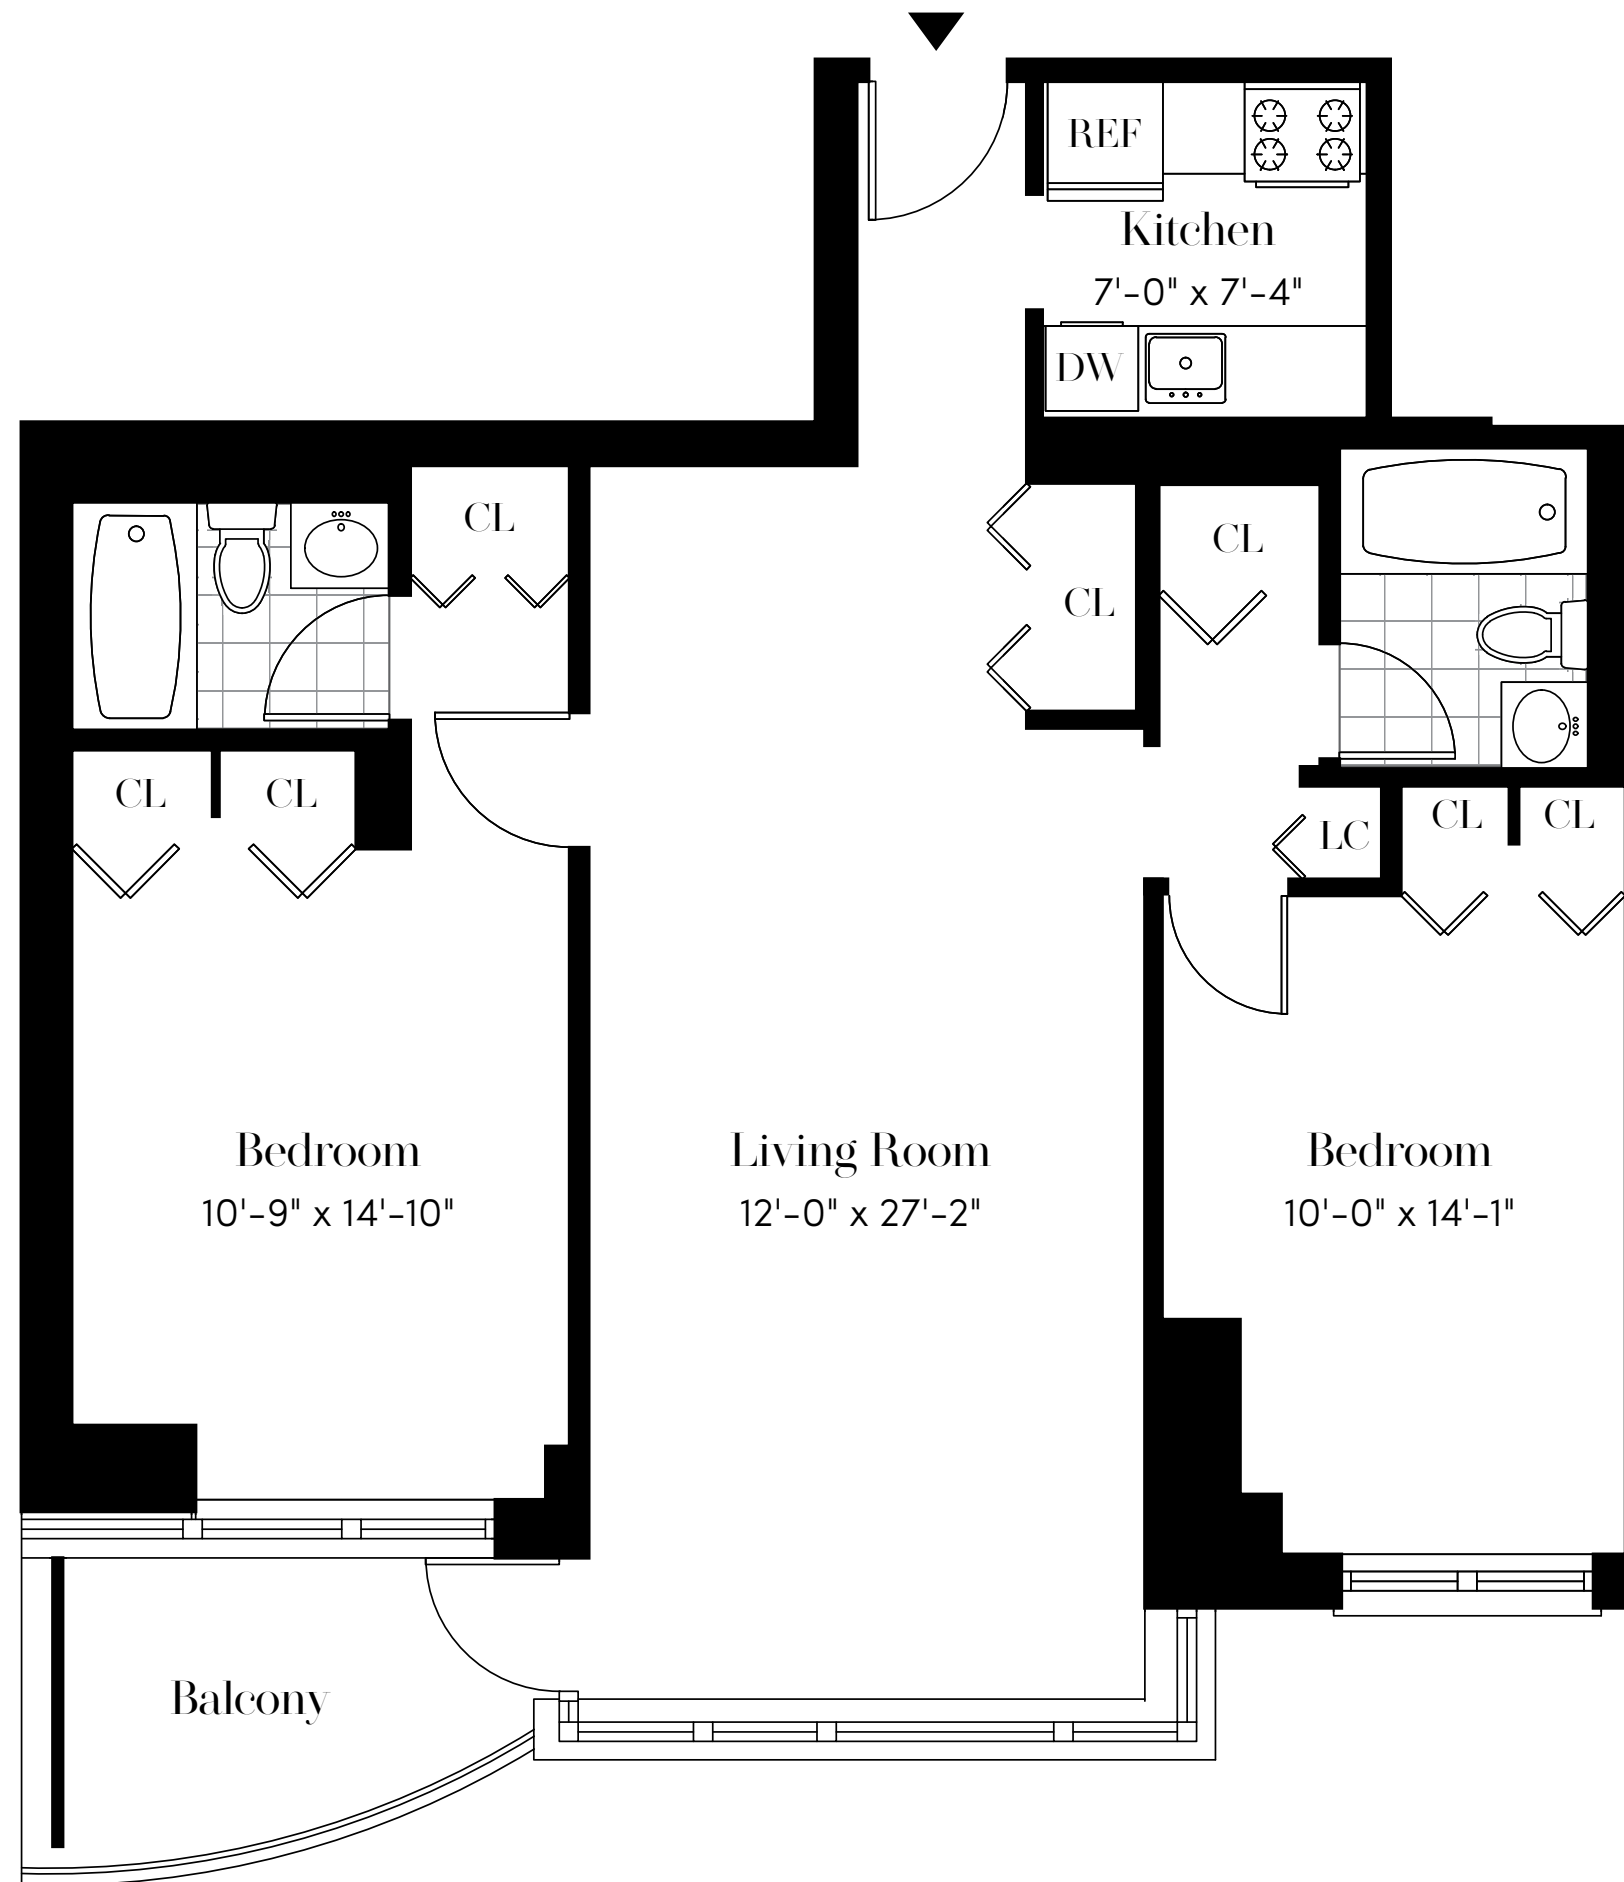

SOUTH PARK TOWER

UNIT N

2 Bedrooms | 2 Bathrooms
10th - 20th Floor

124 West 60th Street, New York, NY 10023
212.315.5560 | info@southparktower.com

BRODSKY ALL INFORMATION REGARDING THE FLOOR PLAN IS FROM SOURCES DEEMED RELIABLE. HOWEVER, THE BRODSKY ORGANIZATION CANNOT ASSURE ITS ACCURACY AND BEARS NO RESPONSIBILITY FOR ANY ERRORS, OMISSIONS OR MISSTATEMENTS. THE PLAN IS FOR APPROXIMATE PURPOSES ONLY AND SHOULD BE USED AS SUCH BY THE PROSPECTIVE RENTER. ALL DIMENSIONS ARE APPROXIMATE AND SHOULD BE RE-MEASURED INFORMATIONAL BY THE PROSPECTIVE RENTER FOR ABSOLUTE ACCURACY.