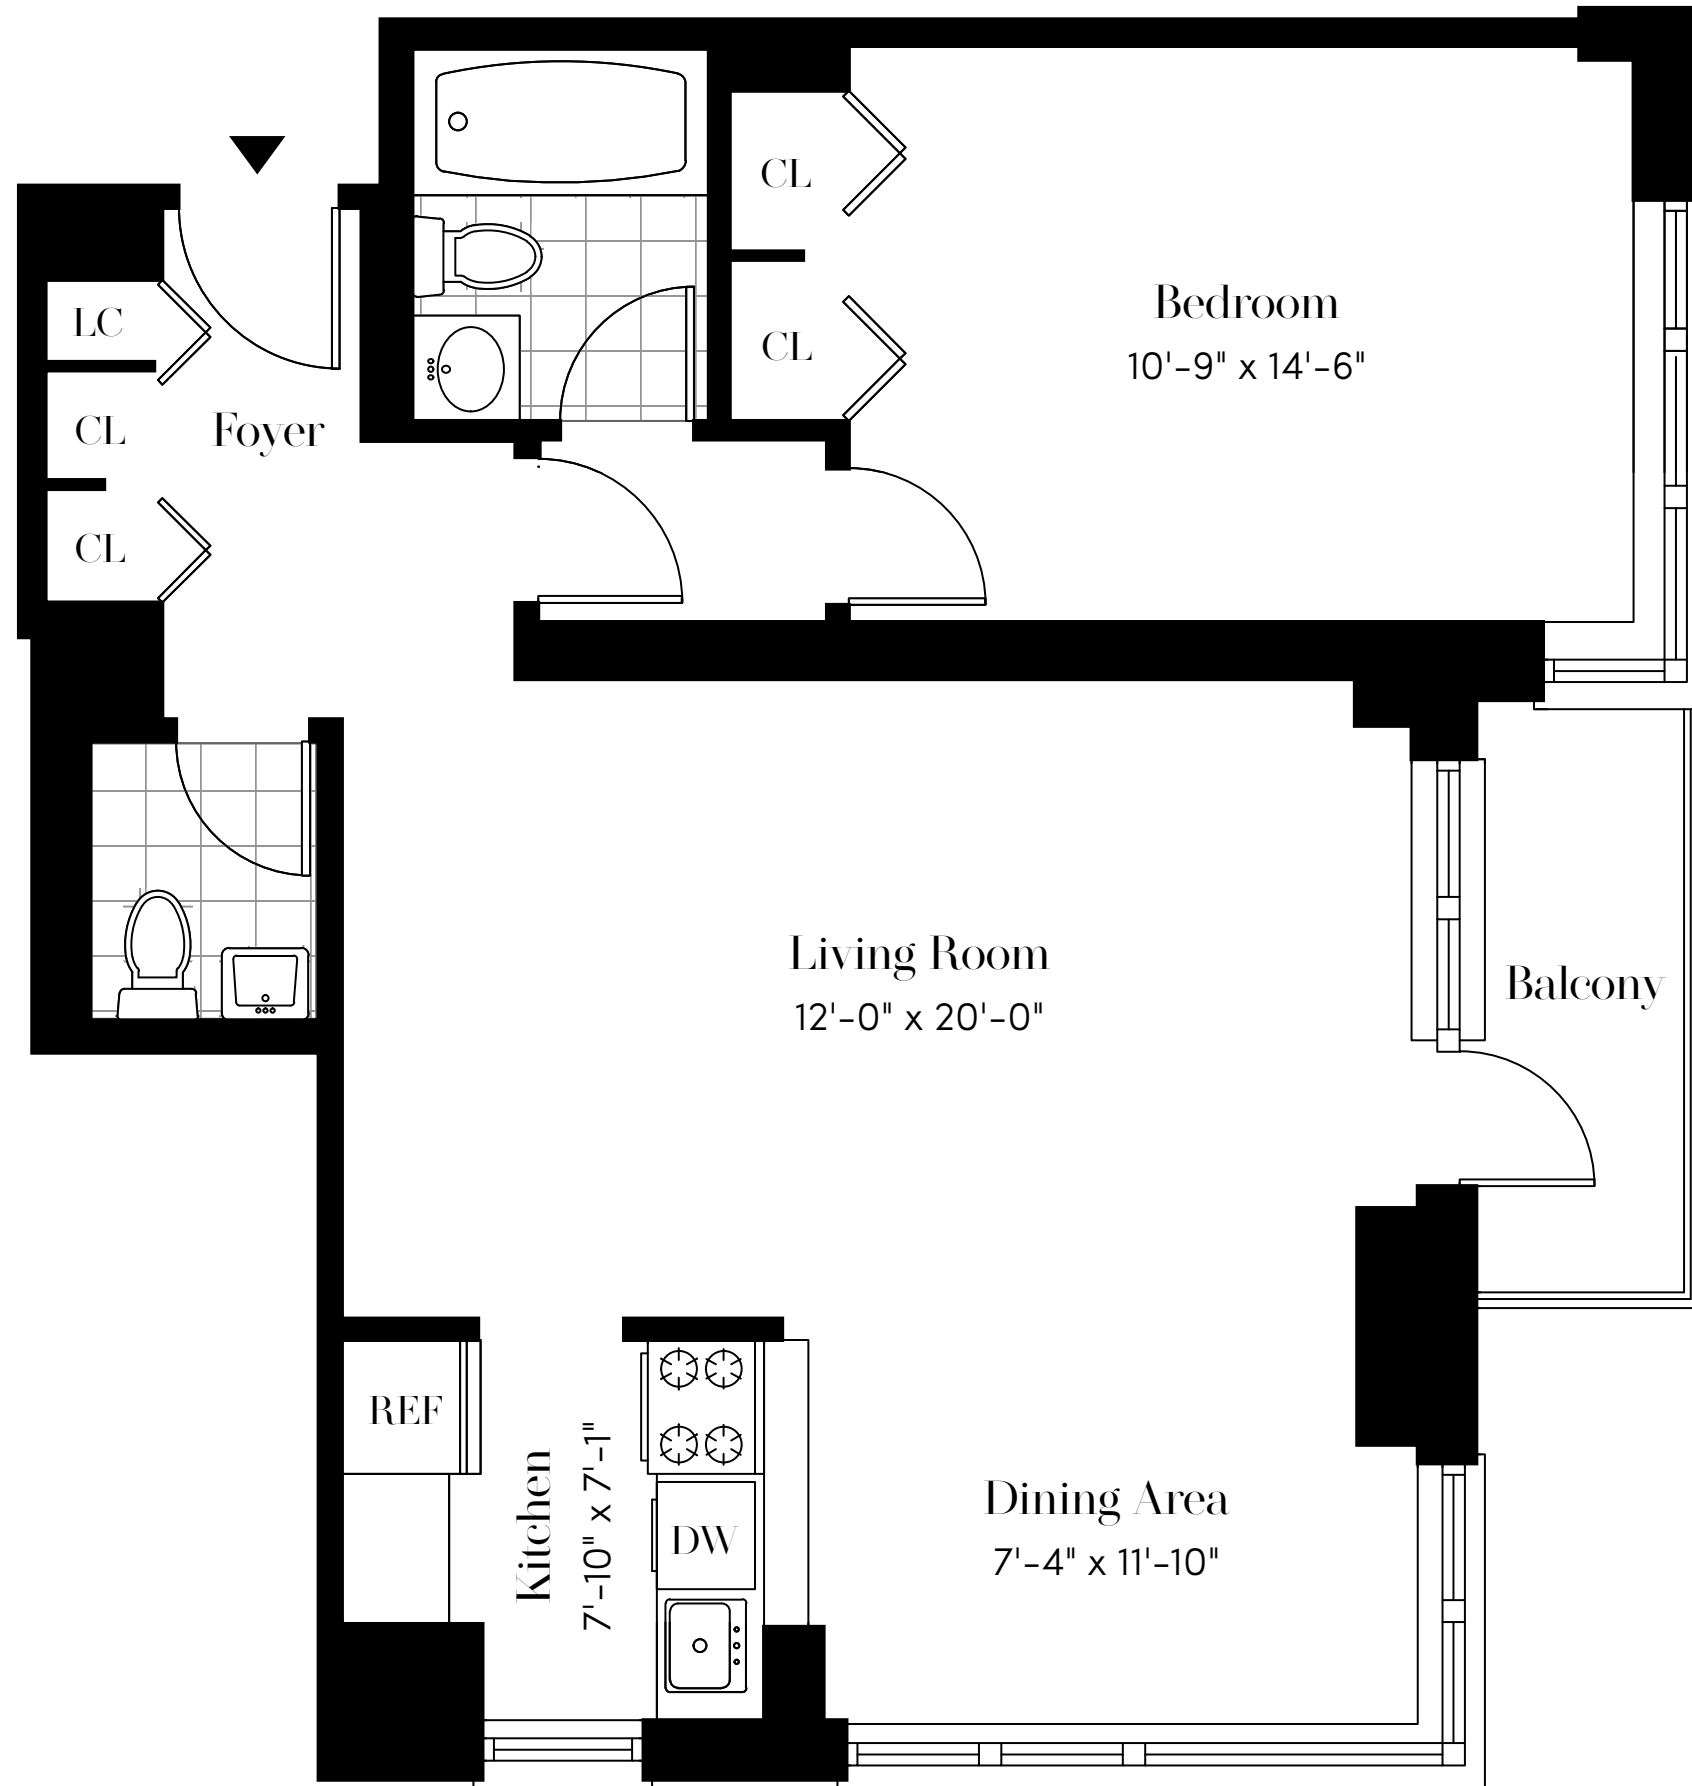

SOUTH PARK TOWER

# UNIT M

1 Bedroom | 1.5 Bathrooms

21st - 44th Floor

124 West 60th Street, New York, NY 10023  
212.315.5560 | info@southparktower.com

**BRODSKY** ALL INFORMATION REGARDING THE FLOOR PLAN IS FROM SOURCES DEEMED RELIABLE. HOWEVER, THE BRODSKY ORGANIZATION CANNOT ASSURE ITS ACCURACY AND BEARS NO RESPONSIBILITY FOR ANY ERRORS, OMISSIONS OR MISSTATEMENTS. THE PLAN IS FOR APPROXIMATE PURPOSES ONLY AND SHOULD BE USED AS SUCH BY THE PROSPECTIVE RENTER. ALL DIMENSIONS ARE APPROXIMATE AND SHOULD BE RE-MEASURED INFORMATIONALLY BY THE PROSPECTIVE RENTER FOR ABSOLUTE ACCURACY.