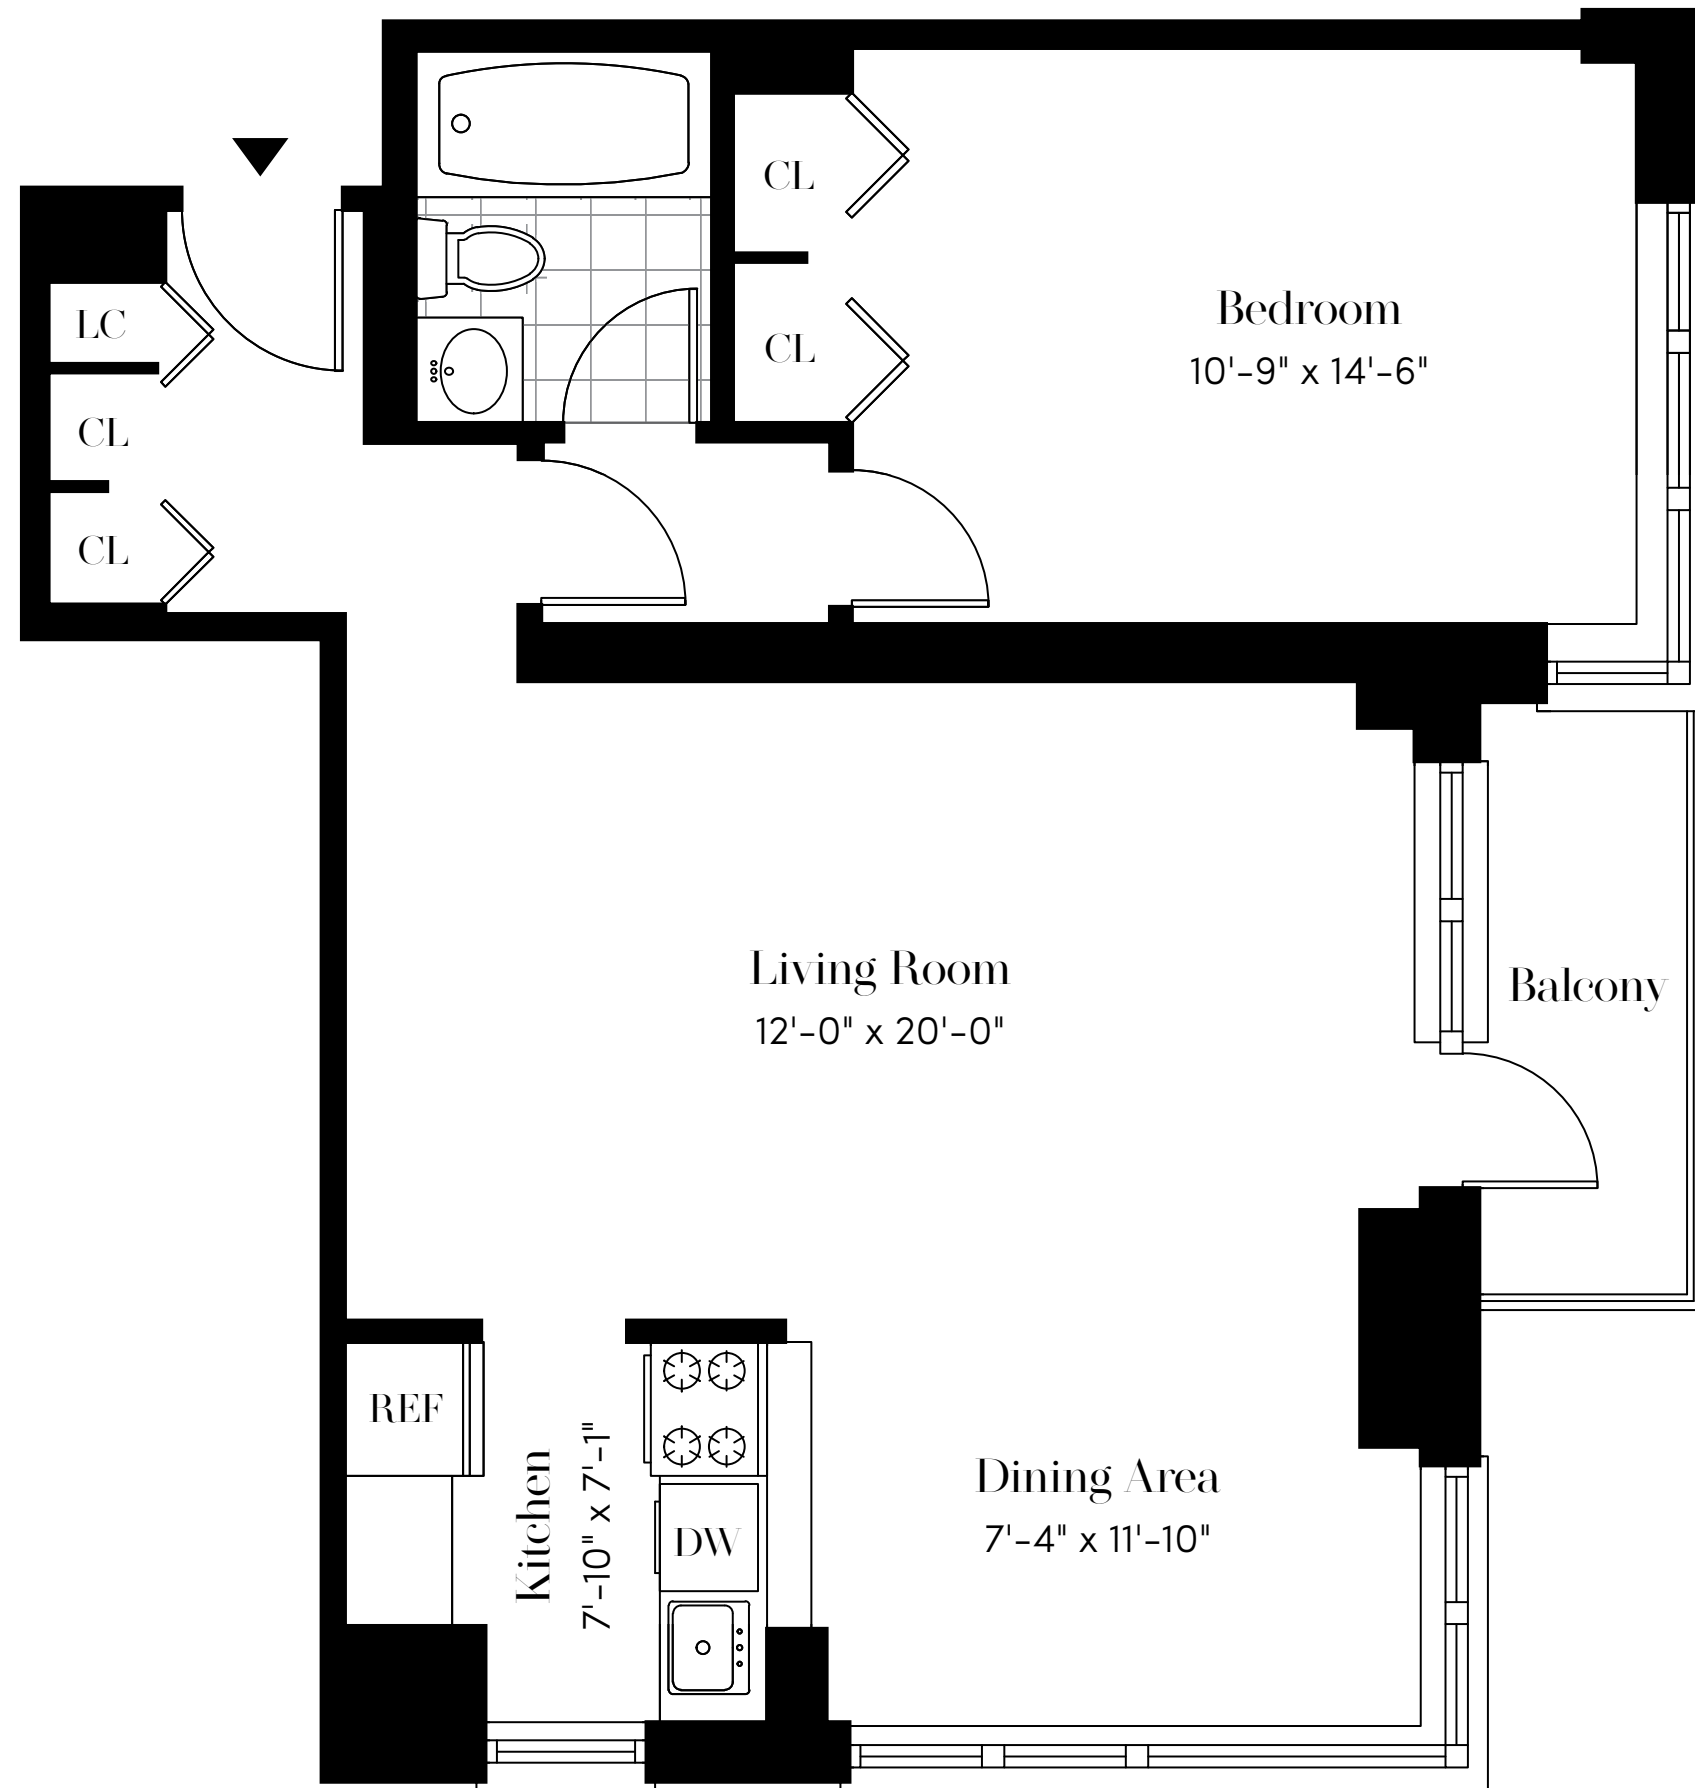

SOUTH PARK TOWER

UNIT M

1 Bedroom | 1 Bathroom

10th - 20th Floor

124 West 60th Street, New York, NY 10023
212.315.5560 | info@southparktower.com

BRODSKY ALL INFORMATION REGARDING THE FLOOR PLAN IS FROM SOURCES DEEMED RELIABLE. HOWEVER, THE BRODSKY ORGANIZATION CANNOT ASSURE ITS ACCURACY AND BEARS NO RESPONSIBILITY FOR ANY ERRORS, OMISSIONS OR MISSTATEMENTS. THE PLAN IS FOR APPROXIMATE PURPOSES ONLY AND SHOULD BE USED AS SUCH BY THE PROSPECTIVE RENTER. ALL DIMENSIONS ARE APPROXIMATE AND SHOULD BE RE-MEASURED INFORMATIONALLY BY THE PROSPECTIVE RENTER FOR ABSOLUTE ACCURACY.