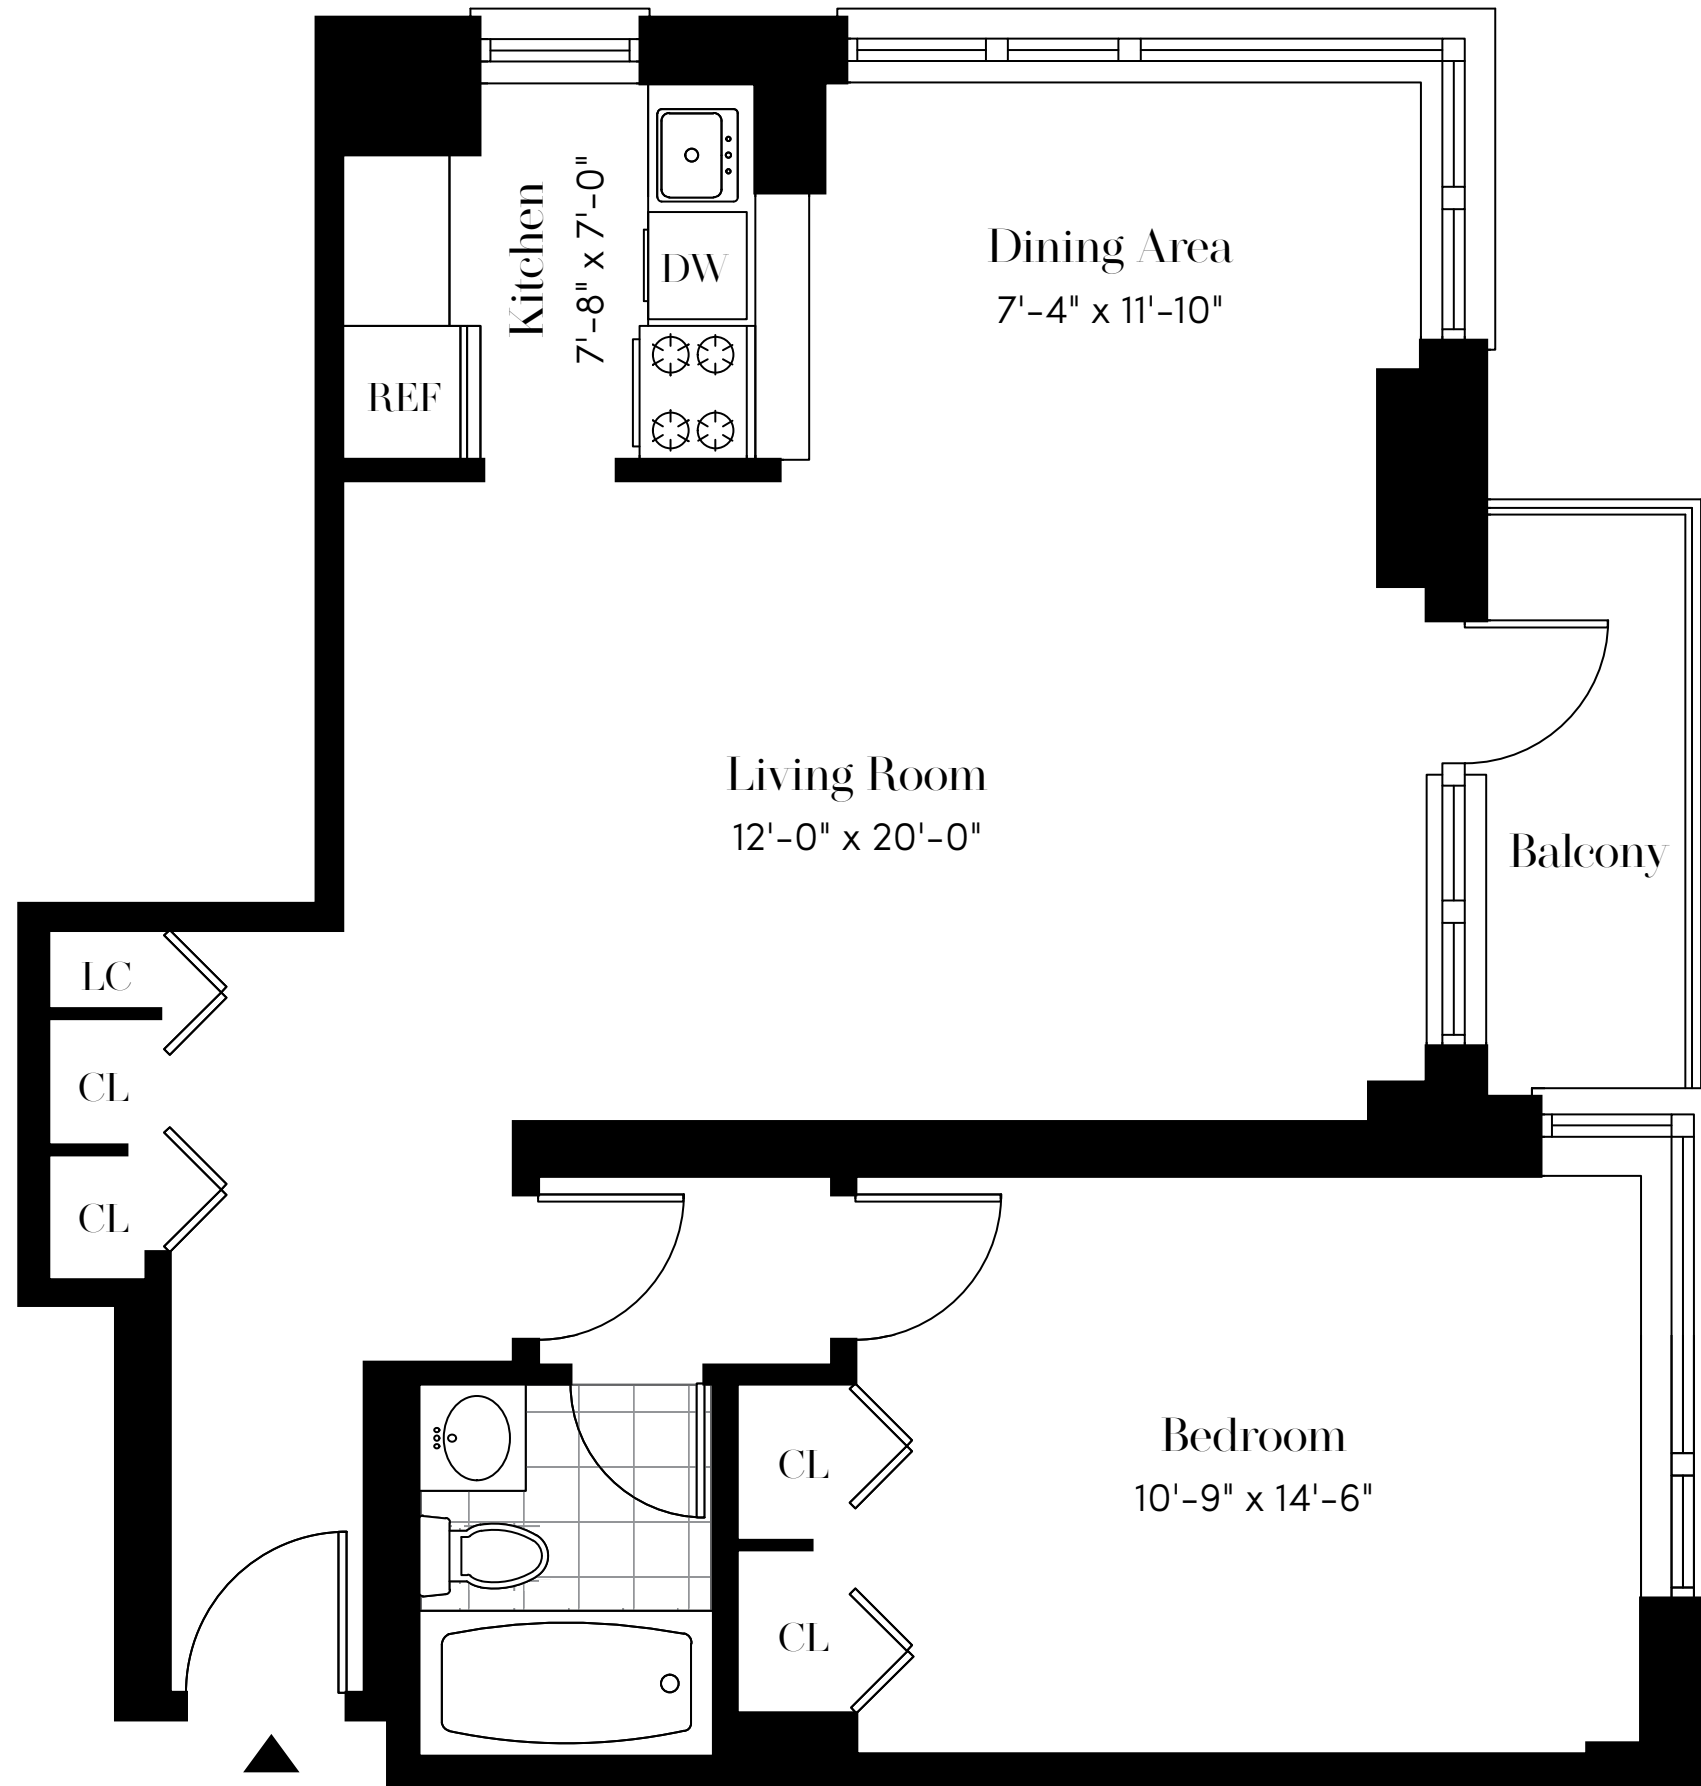

SOUTH PARK TOWER

# UNIT L

1 Bedroom | 1 Bathroom  
10th - 20th Floor

124 West 60th Street, New York, NY 10023  
212.315.5560 | info@southparktower.com

**BRODSKY** ALL INFORMATION REGARDING THE FLOOR PLAN IS FROM SOURCES DEEMED RELIABLE. HOWEVER, THE BRODSKY ORGANIZATION CANNOT ASSURE ITS ACCURACY AND BEARS NO RESPONSIBILITY FOR ANY ERRORS, OMISSIONS OR MISSTATEMENTS. THE PLAN IS FOR APPROXIMATE PURPOSES ONLY AND SHOULD BE USED AS SUCH BY THE PROSPECTIVE RENTER. ALL DIMENSIONS ARE APPROXIMATE AND SHOULD BE RE-MEASURED INFORMATIONAL BY THE PROSPECTIVE RENTER FOR ABSOLUTE ACCURACY.