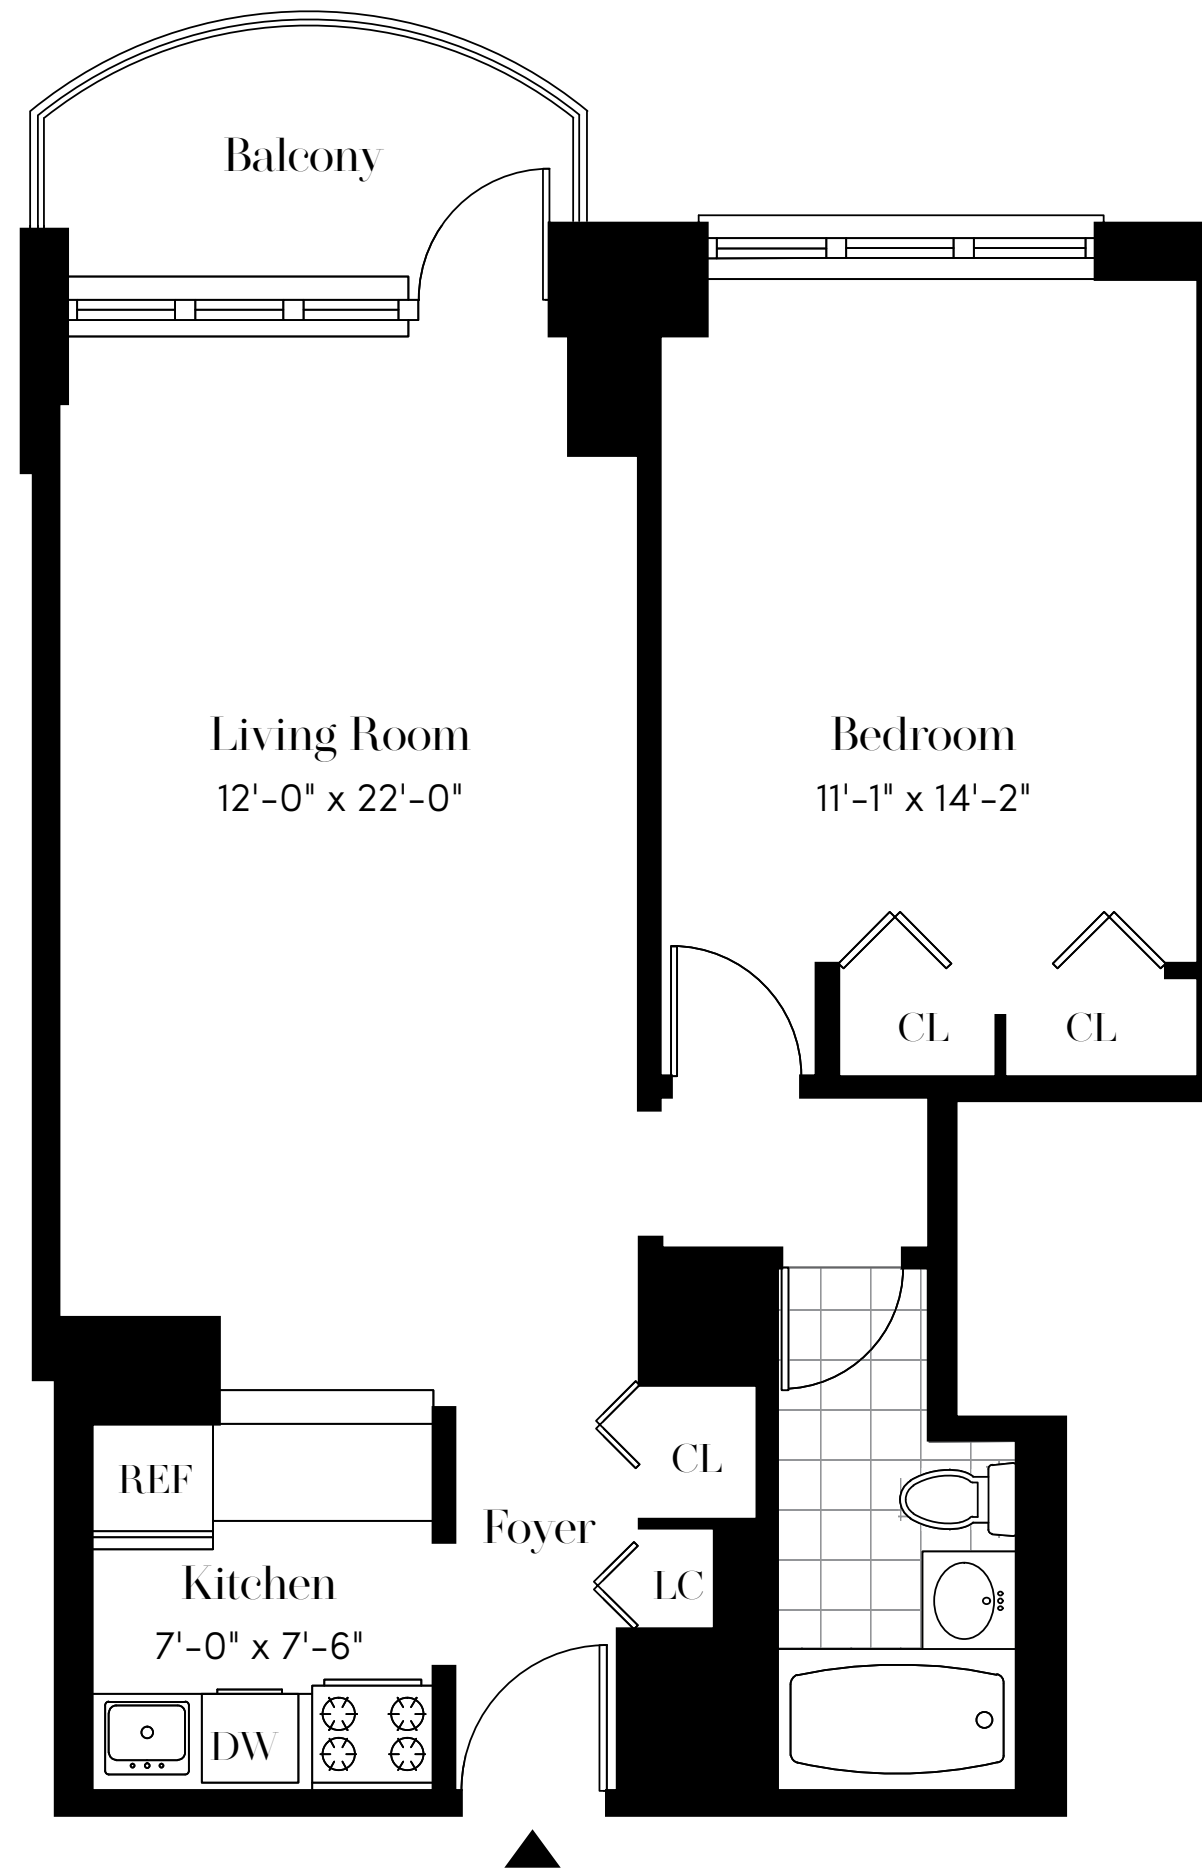

SOUTH PARK TOWER

UNIT K

1 Bedroom | 1 Bathroom

10th - 44th Floor

124 West 60th Street, New York, NY 10023
212.315.5560 | info@southparktower.com

BRODSKY ALL INFORMATION REGARDING THE FLOOR PLAN IS FROM SOURCES DEEMED RELIABLE. HOWEVER, THE BRODSKY ORGANIZATION CANNOT ASSURE ITS ACCURACY AND BEARS NO RESPONSIBILITY FOR ANY ERRORS, OMISSIONS OR MISSTATEMENTS. THE PLAN IS FOR APPROXIMATE PURPOSES ONLY AND SHOULD BE USED AS SUCH BY THE PROSPECTIVE RENTER. ALL DIMENSIONS ARE APPROXIMATE AND SHOULD BE RE-MEASURED INFORMATIONAL BY THE PROSPECTIVE RENTER FOR ABSOLUTE ACCURACY.