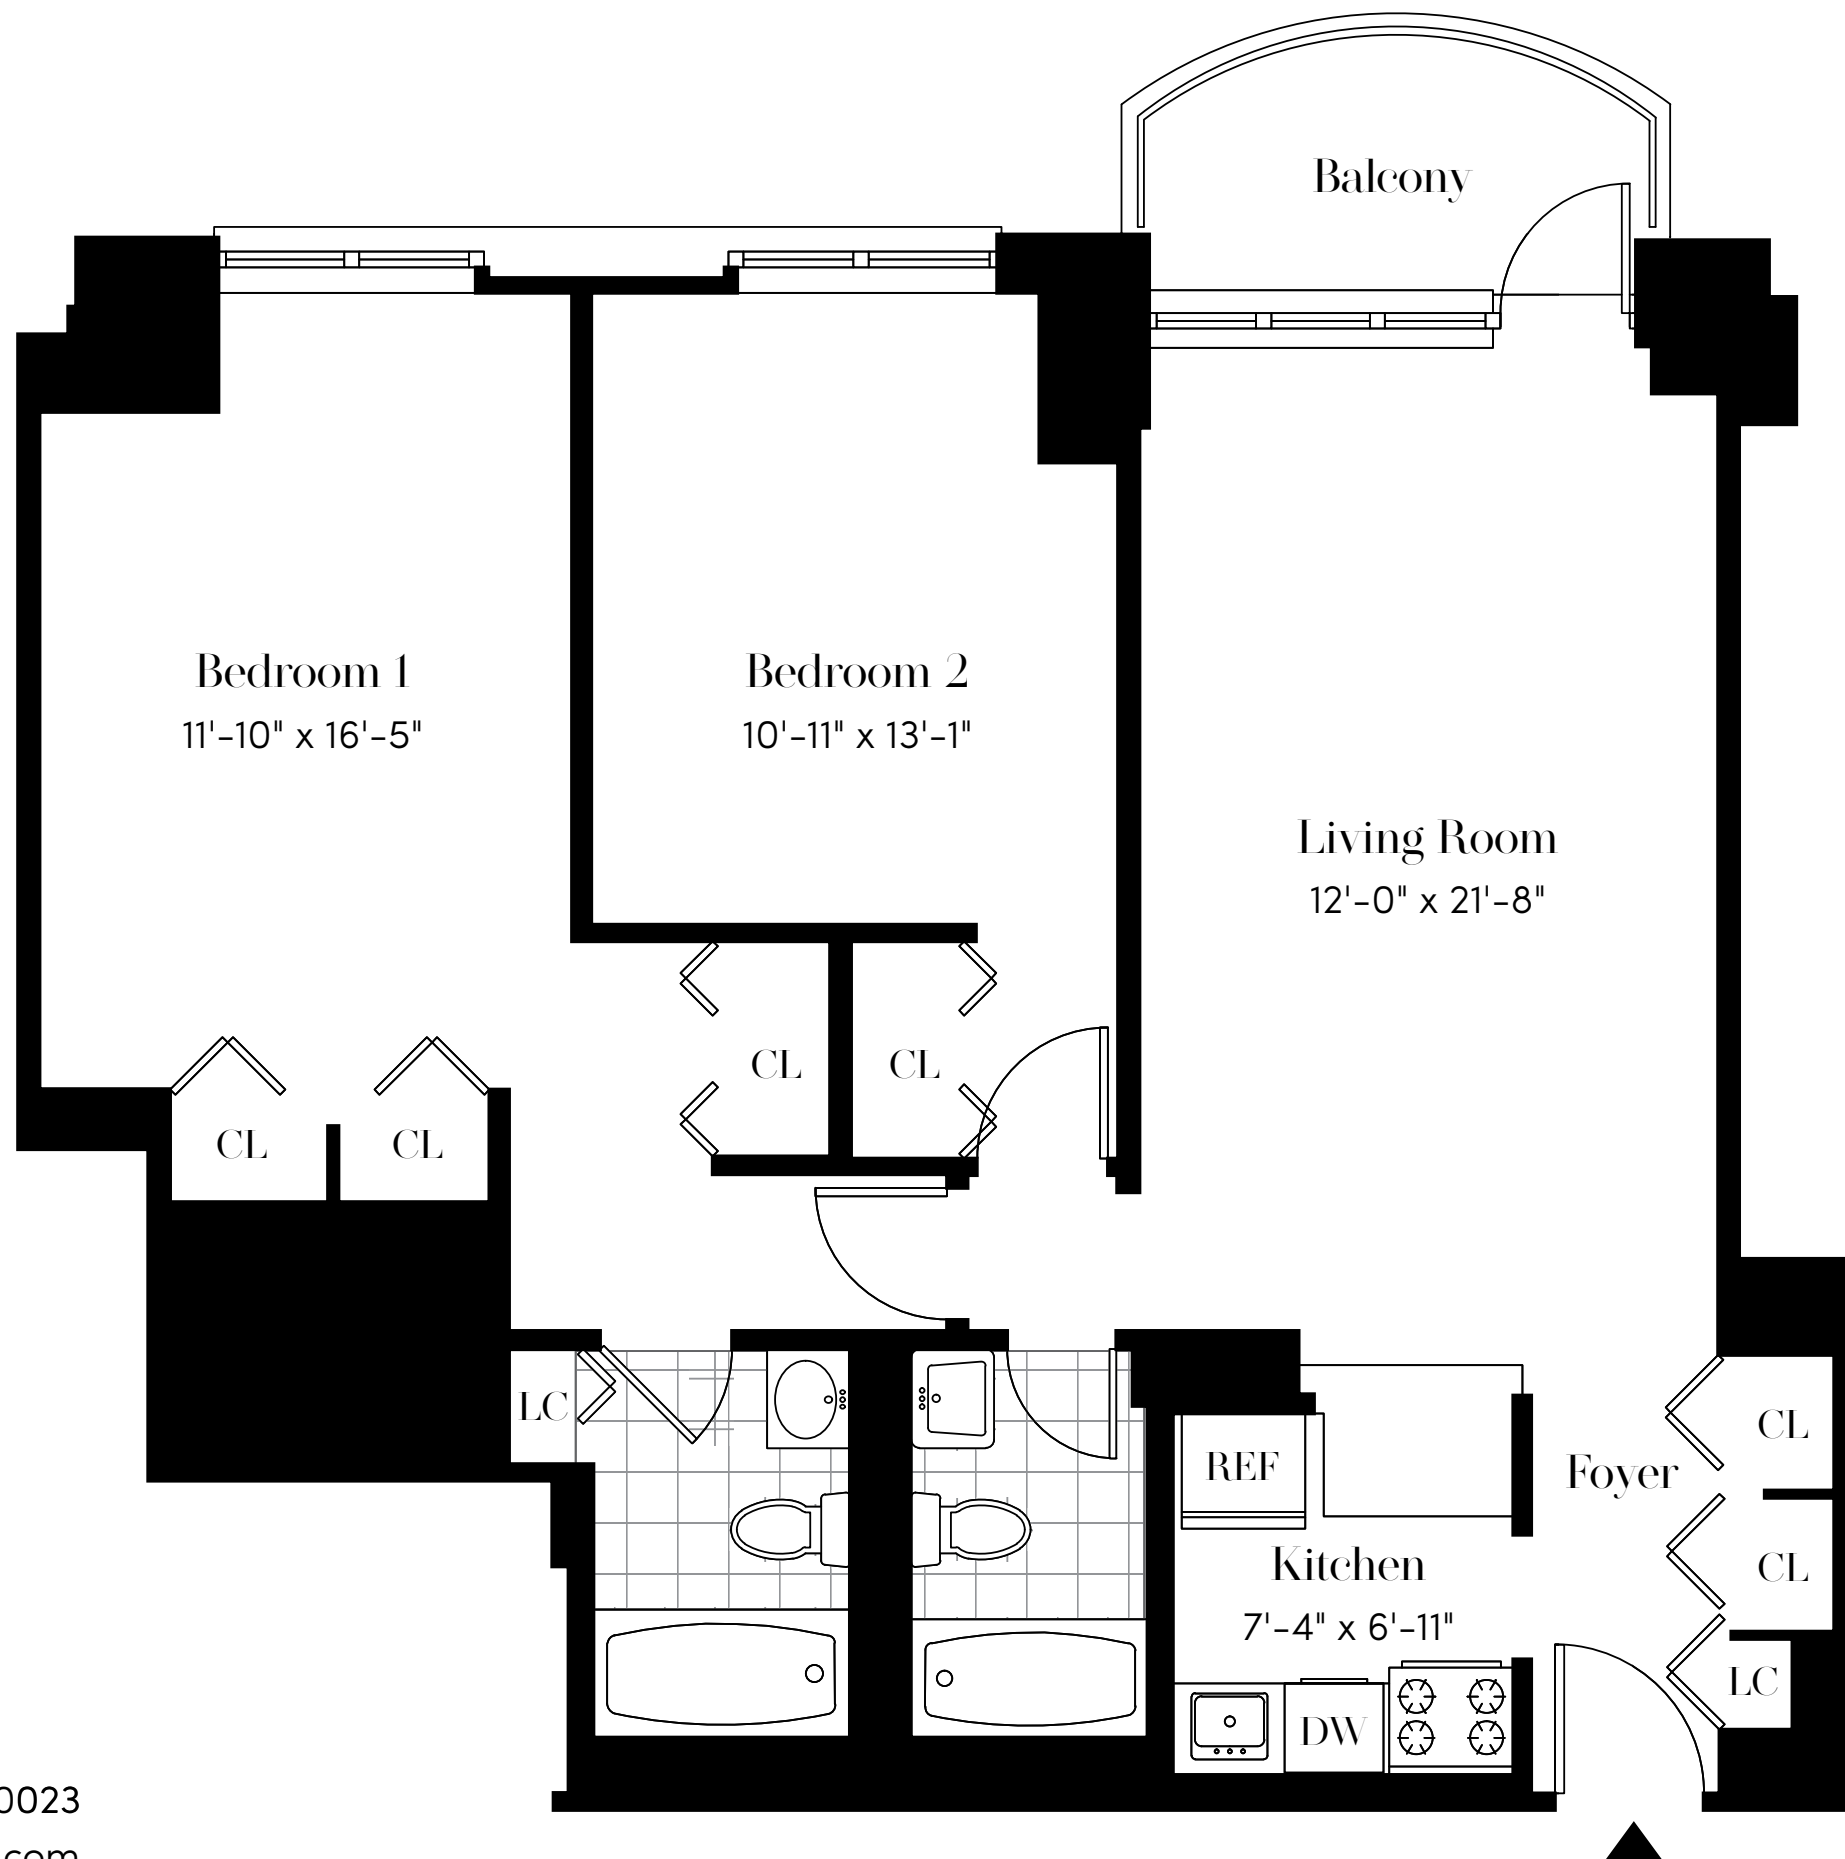

SOUTH PARK TOWER

UNIT E

2 Bedrooms | 2 Bathrooms

45th - 48th Floor

124 West 60th Street, New York, NY 10023
 212.315.5560 | info@southparktower.com

BRODSKY ALL INFORMATION REGARDING THE FLOOR PLAN IS FROM SOURCES DEEMED RELIABLE. HOWEVER, THE BRODSKY ORGANIZATION CANNOT ASSURE ITS ACCURACY AND BEARS NO RESPONSIBILITY FOR ANY ERRORS, OMISSIONS OR MISSTATEMENTS. THE PLAN IS FOR APPROXIMATE PURPOSES ONLY AND SHOULD BE USED AS SUCH BY THE PROSPECTIVE RENTER. ALL DIMENSIONS ARE APPROXIMATE AND SHOULD BE RE-MEASURED INFORMATIONAL BY THE PROSPECTIVE RENTER FOR ABSOLUTE ACCURACY.