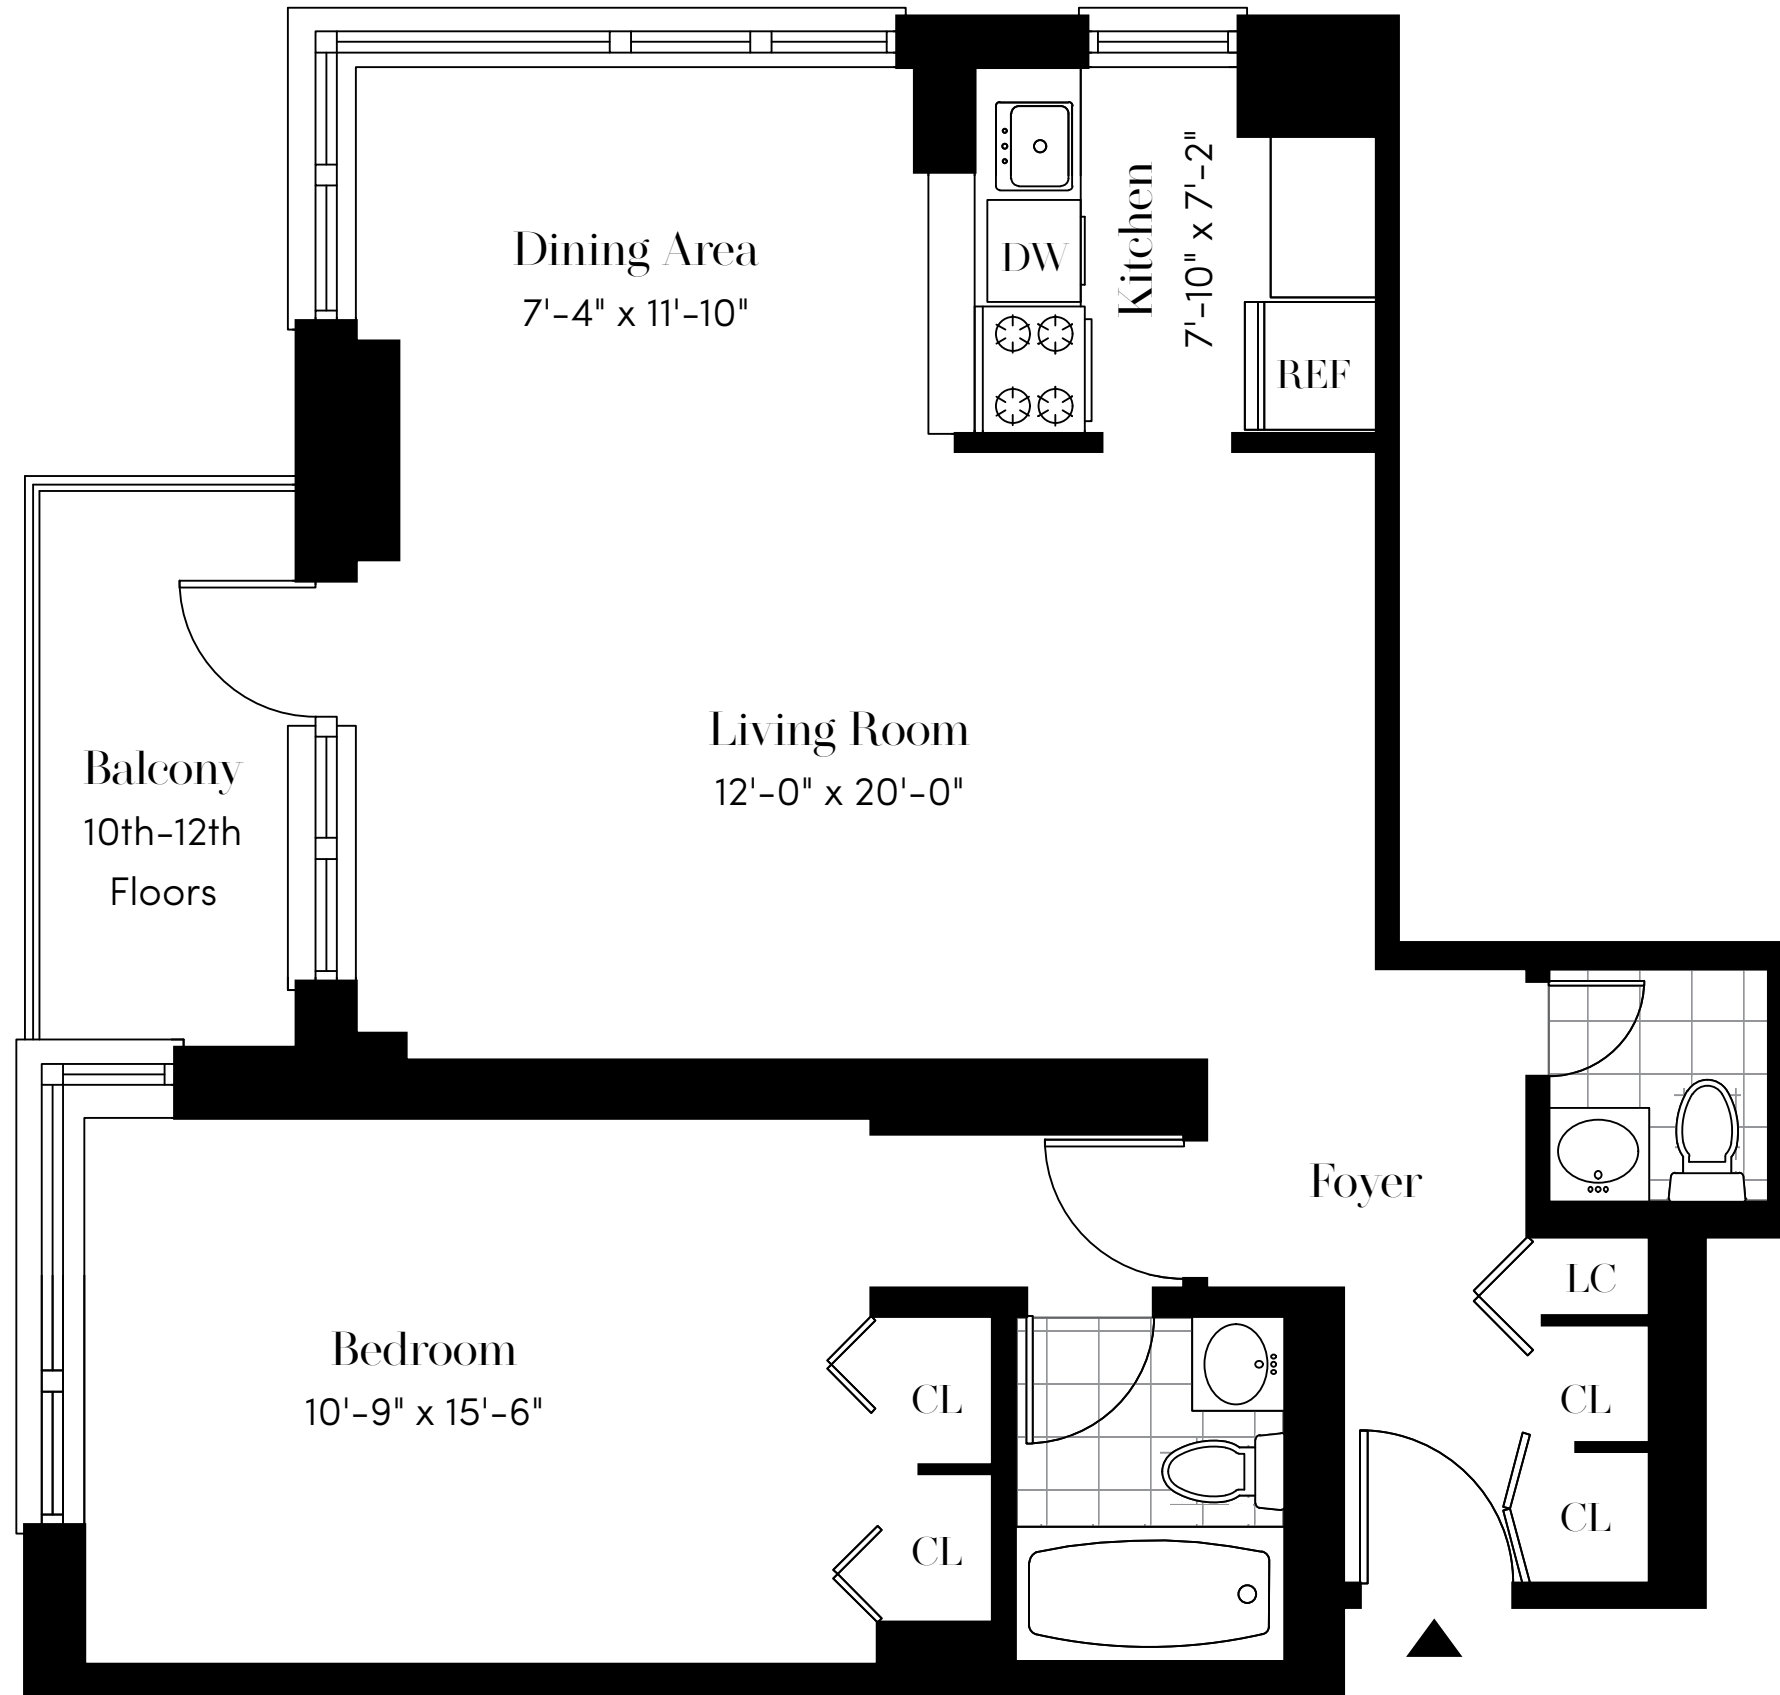

SOUTH PARK TOWER

UNIT E

1 Bedroom | 1.5 Bathrooms
10th - 20th Floor

124 West 60th Street, New York, NY 10023
212.315.5560 | info@southparktower.com

BRODSKY ALL INFORMATION REGARDING THE FLOOR PLAN IS FROM SOURCES DEEMED RELIABLE. HOWEVER, THE BRODSKY ORGANIZATION CANNOT ASSURE ITS ACCURACY AND BEARS NO RESPONSIBILITY FOR ANY ERRORS, OMISSIONS OR MISSTATEMENTS. THE PLAN IS FOR APPROXIMATE PURPOSES ONLY AND SHOULD BE USED AS SUCH BY THE PROSPECTIVE RENTER. ALL DIMENSIONS ARE APPROXIMATE AND SHOULD BE RE-MEASURED INFORMATIONAL BY THE PROSPECTIVE RENTER FOR ABSOLUTE ACCURACY.