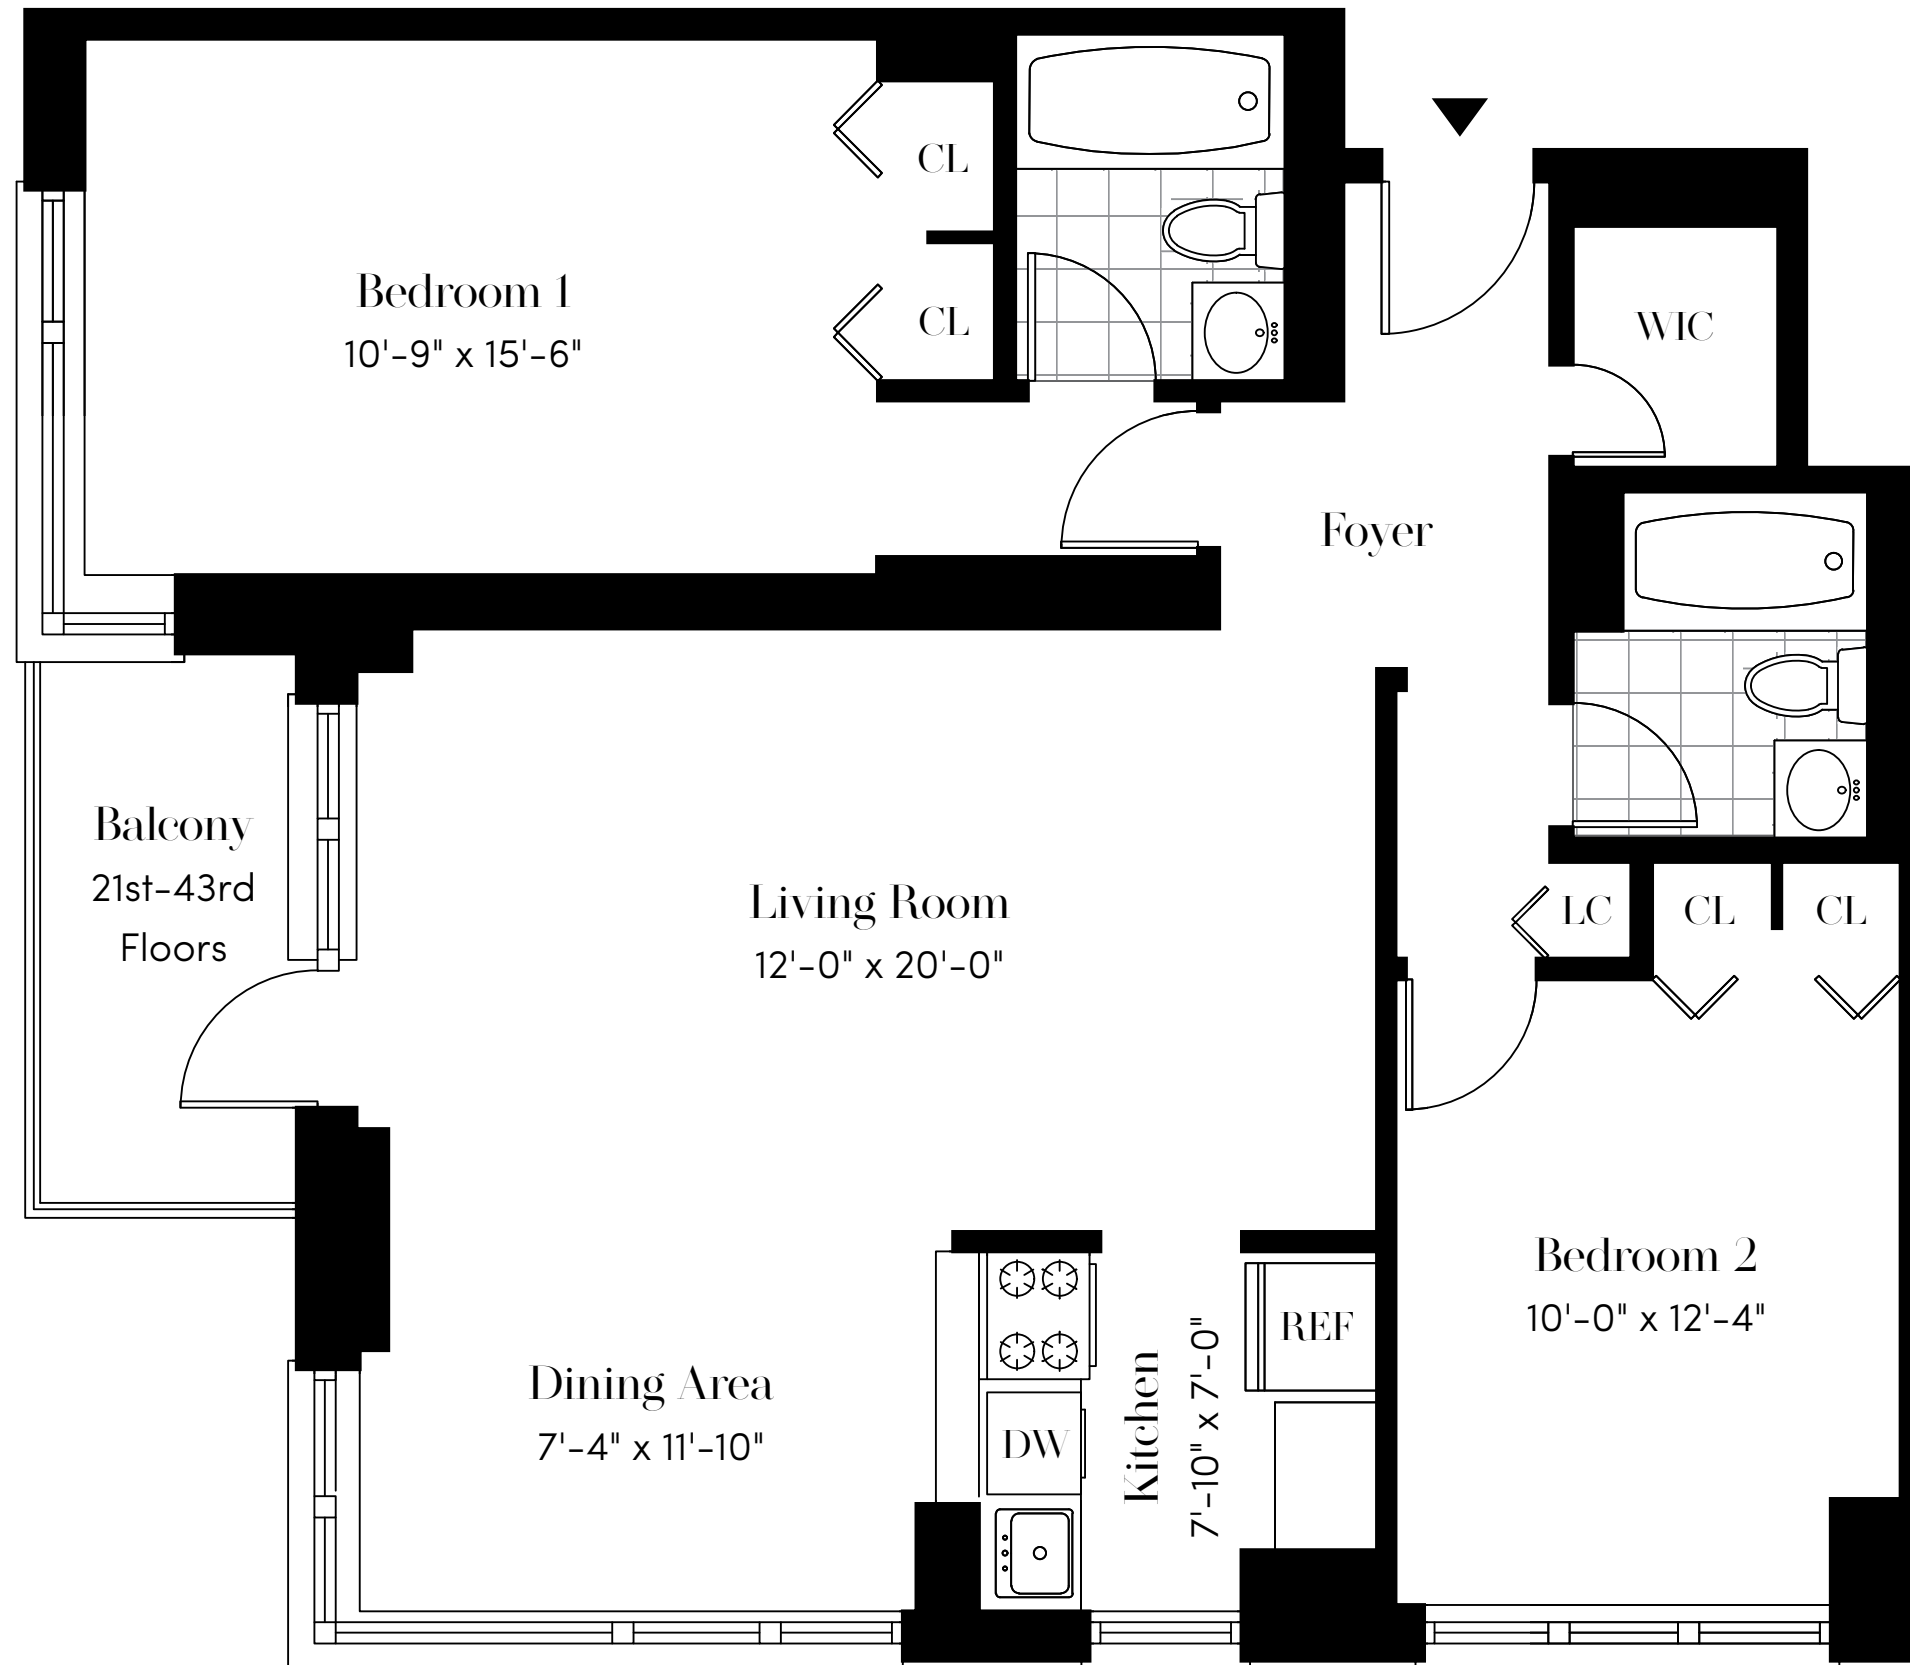

SOUTH PARK TOWER

UNIT D

2 Bedrooms | 2 Bathrooms

10th - 44th Floor

124 West 60th Street, New York, NY 10023

212.315.5560 | info@southparktower.com

BRODSKY ALL INFORMATION REGARDING THE FLOOR PLAN IS FROM SOURCES DEEMED RELIABLE. HOWEVER, THE BRODSKY ORGANIZATION CANNOT ASSURE ITS ACCURACY AND BEARS NO RESPONSIBILITY FOR ANY ERRORS, OMISSIONS OR MISSTATEMENTS. THE PLAN IS FOR APPROXIMATE PURPOSES ONLY AND SHOULD BE USED AS SUCH BY THE PROSPECTIVE RENTER. ALL DIMENSIONS ARE APPROXIMATE AND SHOULD BE RE-MEASURED INFORMATIONALLY BY THE PROSPECTIVE RENTER FOR ABSOLUTE ACCURACY.