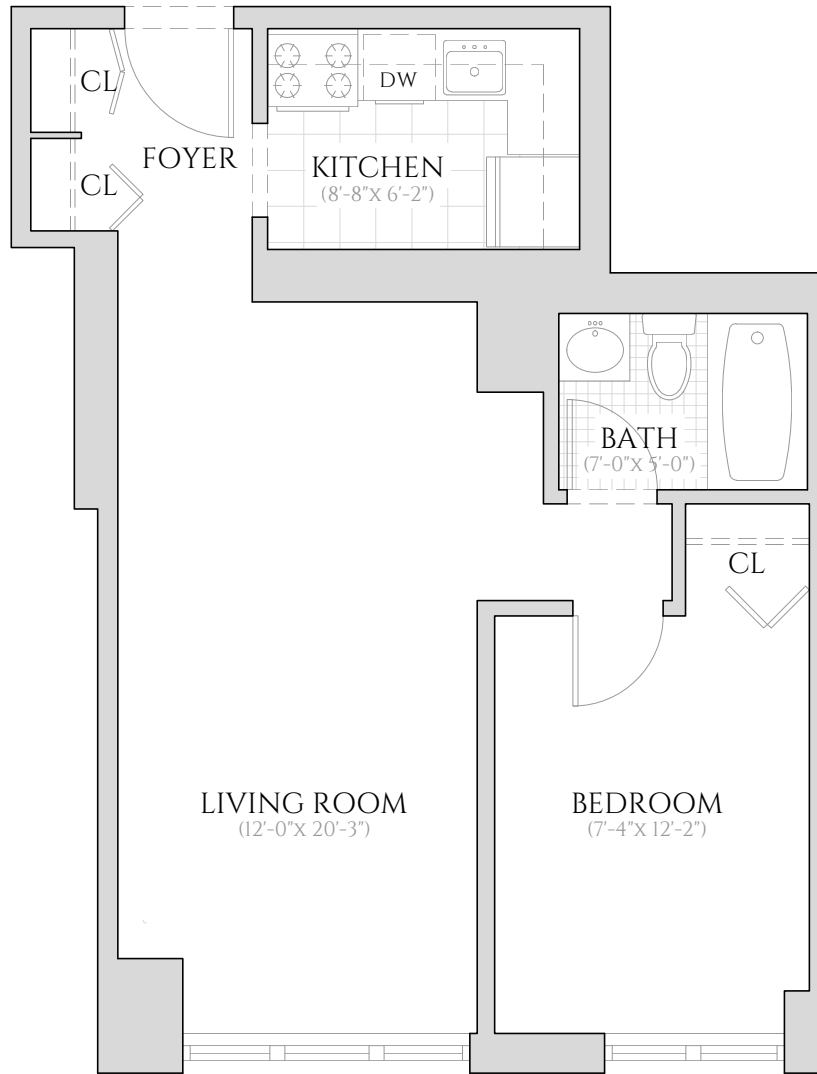

SOUTH PARK TOWER

124 WEST 60TH STREET

UNIT C

STUDIO | ONE BATHROOM
10TH FLOOR - 44TH FLOOR

ALL INFORMATION REGARDING THE FLOOR PLAN IS FROM SOURCES DEEMED RELIABLE. HOWEVER, THE BRODSKY ORGANIZATION CANNOT ASSURE ITS ACCURACY AND BEARS NO RESPONSIBILITY FOR ANY ERRORS, OMISSIONS OR MISSTATEMENTS. THE PLAN IS FOR APPROXIMATE INFORMATIONAL PURPOSES ONLY AND SHOULD BE USED AS SUCH BY THE PROSPECTIVE RENTER. ALL DIMENSIONS ARE APPROXIMATE AND SHOULD BE RE-MEASURED BY THE PROSPECTIVE RENTER FOR ABSOLUTE ACCURACY.