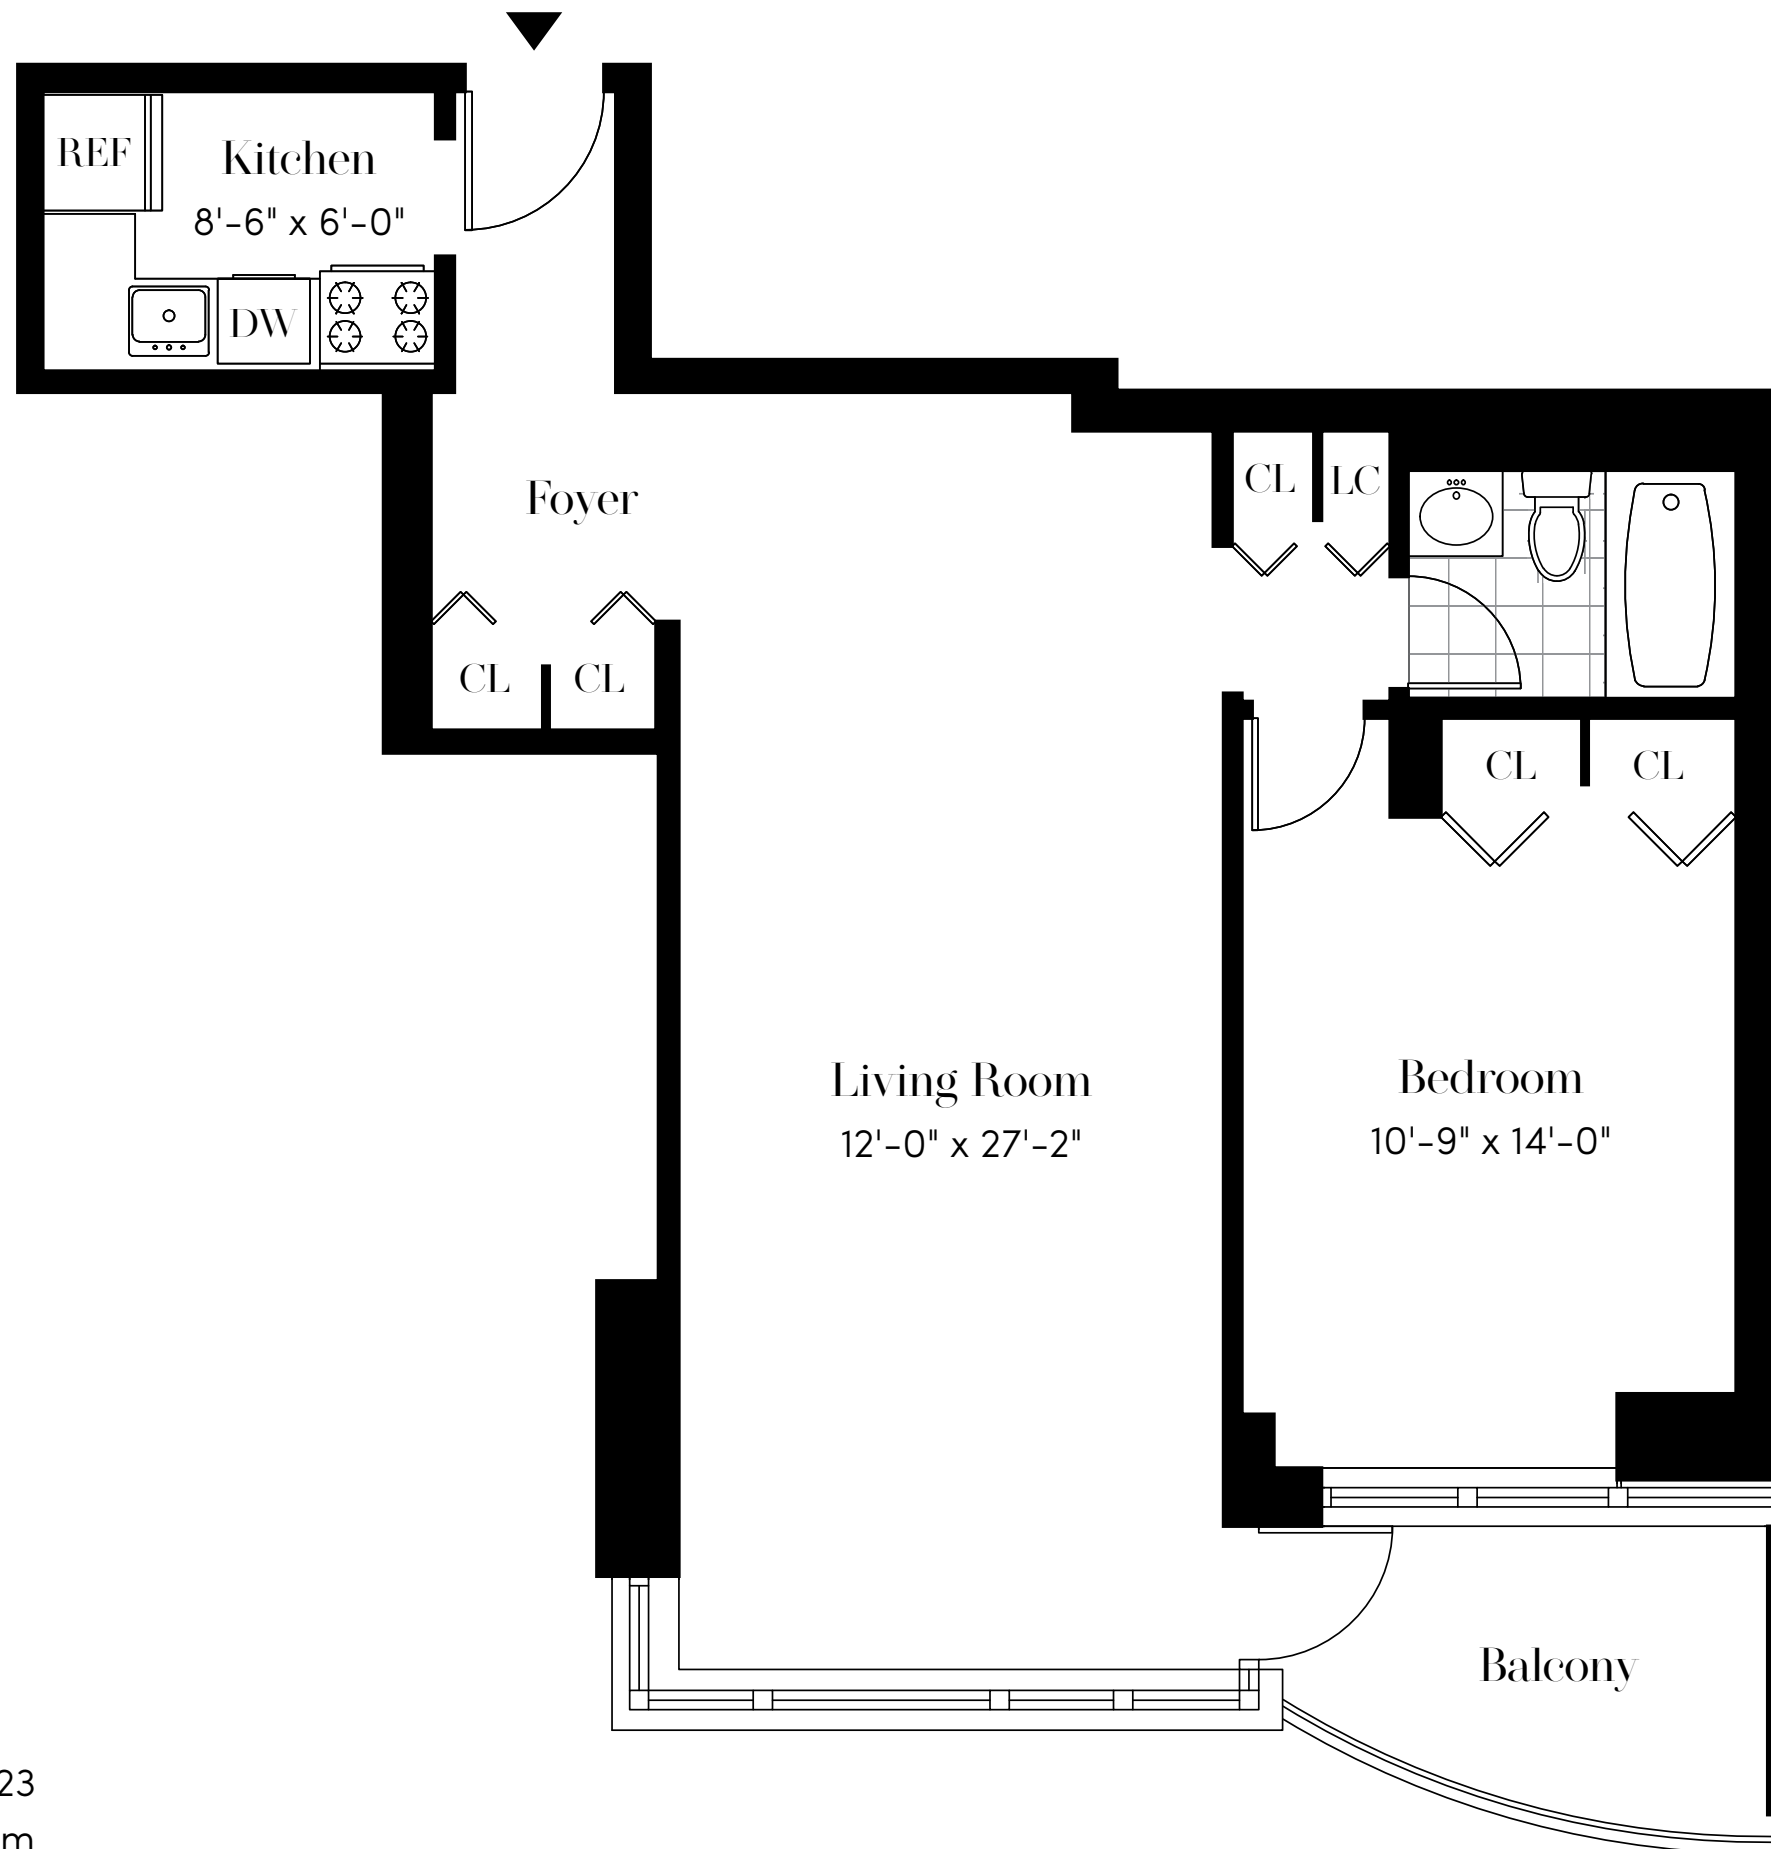

SOUTH PARK TOWER

UNIT A

1 Bedroom | 1 Bathroom

10th - 44th Floor

124 West 60th Street, New York, NY 10023
212.315.5560 | info@southparktower.com

BRODSKY ALL INFORMATION REGARDING THE FLOOR PLAN IS FROM SOURCES DEEMED RELIABLE. HOWEVER, THE BRODSKY ORGANIZATION CANNOT ASSURE ITS ACCURACY AND BEARS NO RESPONSIBILITY FOR ANY ERRORS, OMISSIONS OR MISSTATEMENTS. THE PLAN IS FOR APPROXIMATE PURPOSES ONLY AND SHOULD BE USED AS SUCH BY THE PROSPECTIVE RENTER. ALL DIMENSIONS ARE APPROXIMATE AND SHOULD BE RE-MEASURED INFORMATIONAL BY THE PROSPECTIVE RENTER FOR ABSOLUTE ACCURACY.