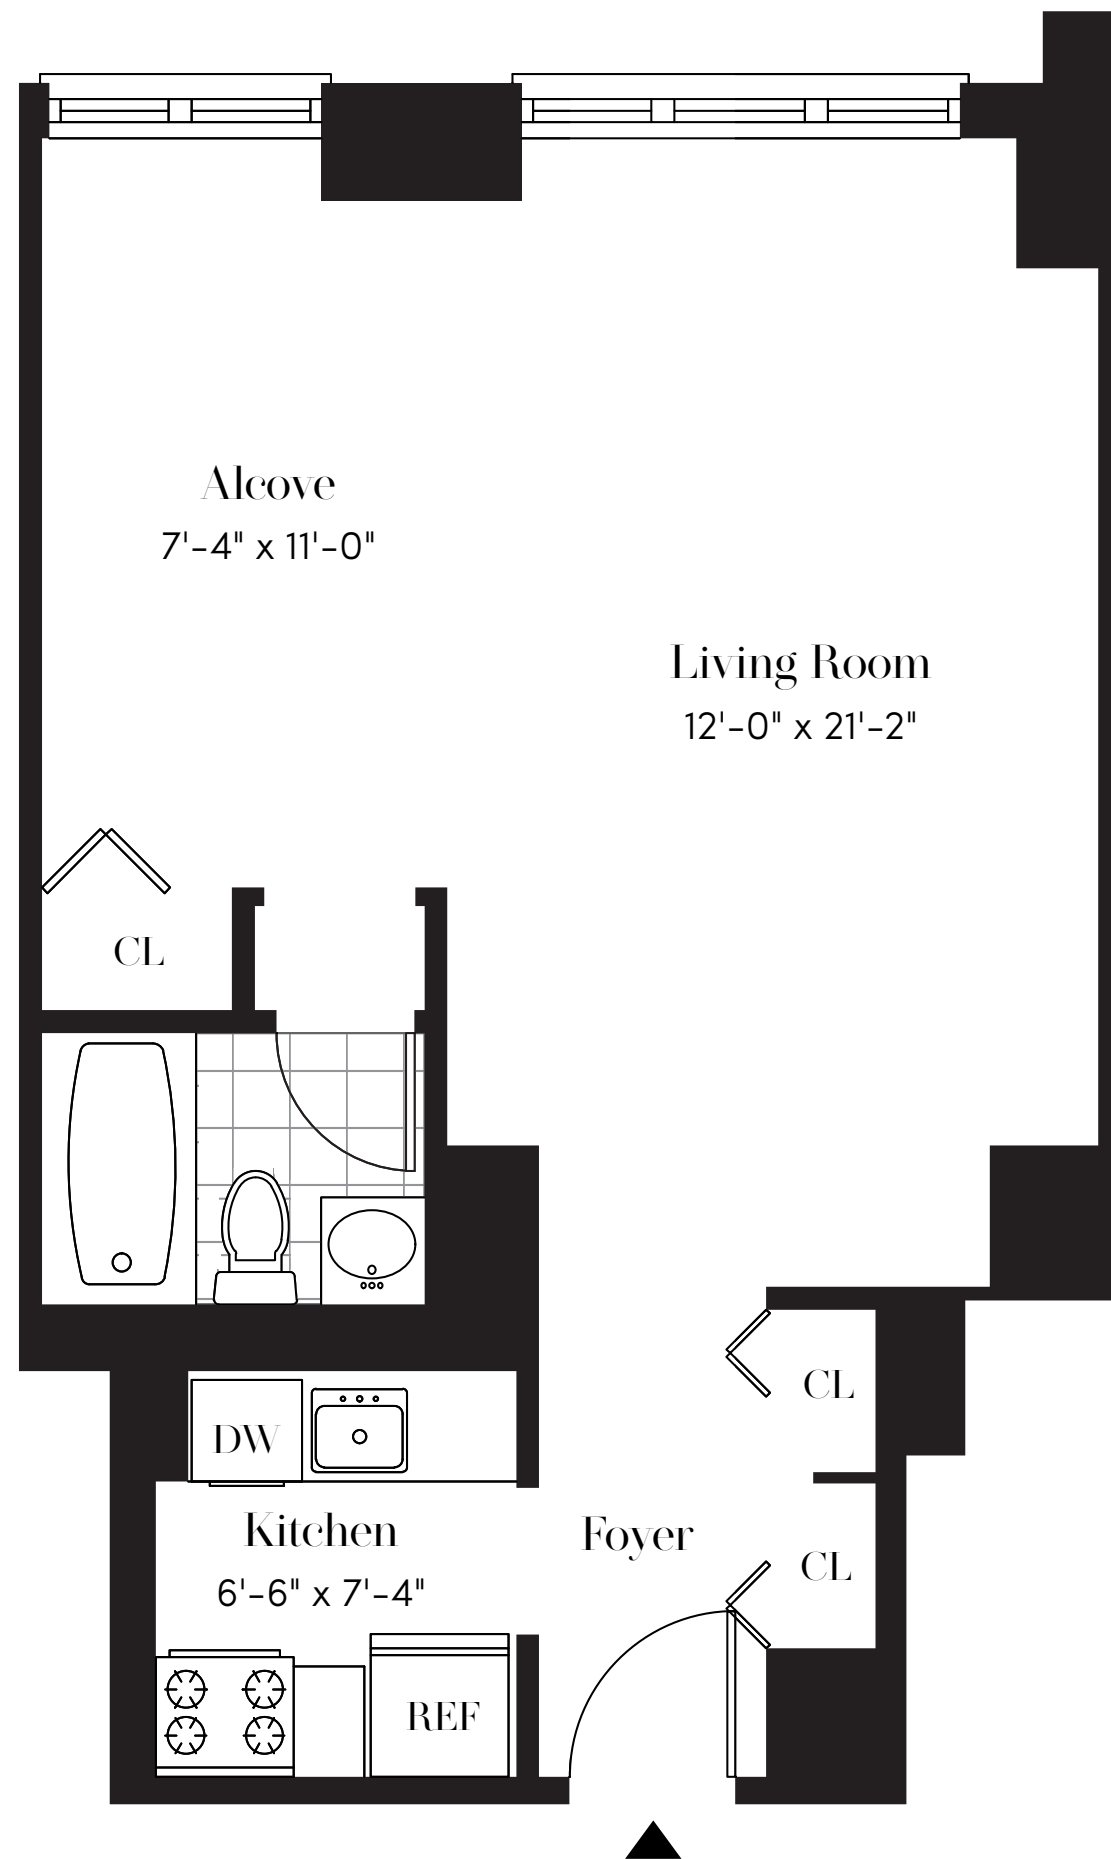

SOUTH PARK TOWER

UNIT G
Studio | 1 Bathroom
10th - 44th Floor

124 West 60th Street, New York, NY 10023
212.315.5560 | info@southparktower.com

BRODSKY ALL INFORMATION REGARDING THE FLOOR PLAN IS FROM SOURCES DEEMED RELIABLE. HOWEVER, THE BRODSKY ORGANIZATION CANNOT ASSURE ITS ACCURACY AND BEARS NO RESPONSIBILITY FOR ANY ERRORS, OMISSIONS OR MISSTATEMENTS. THE PLAN IS FOR APPROXIMATE PURPOSES ONLY AND SHOULD BE USED AS SUCH BY THE PROSPECTIVE RENTER. ALL DIMENSIONS ARE APPROXIMATE AND SHOULD BE RE-MEASURED INFORMATIONAL BY THE PROSPECTIVE RENTER FOR ABSOLUTE ACCURACY.