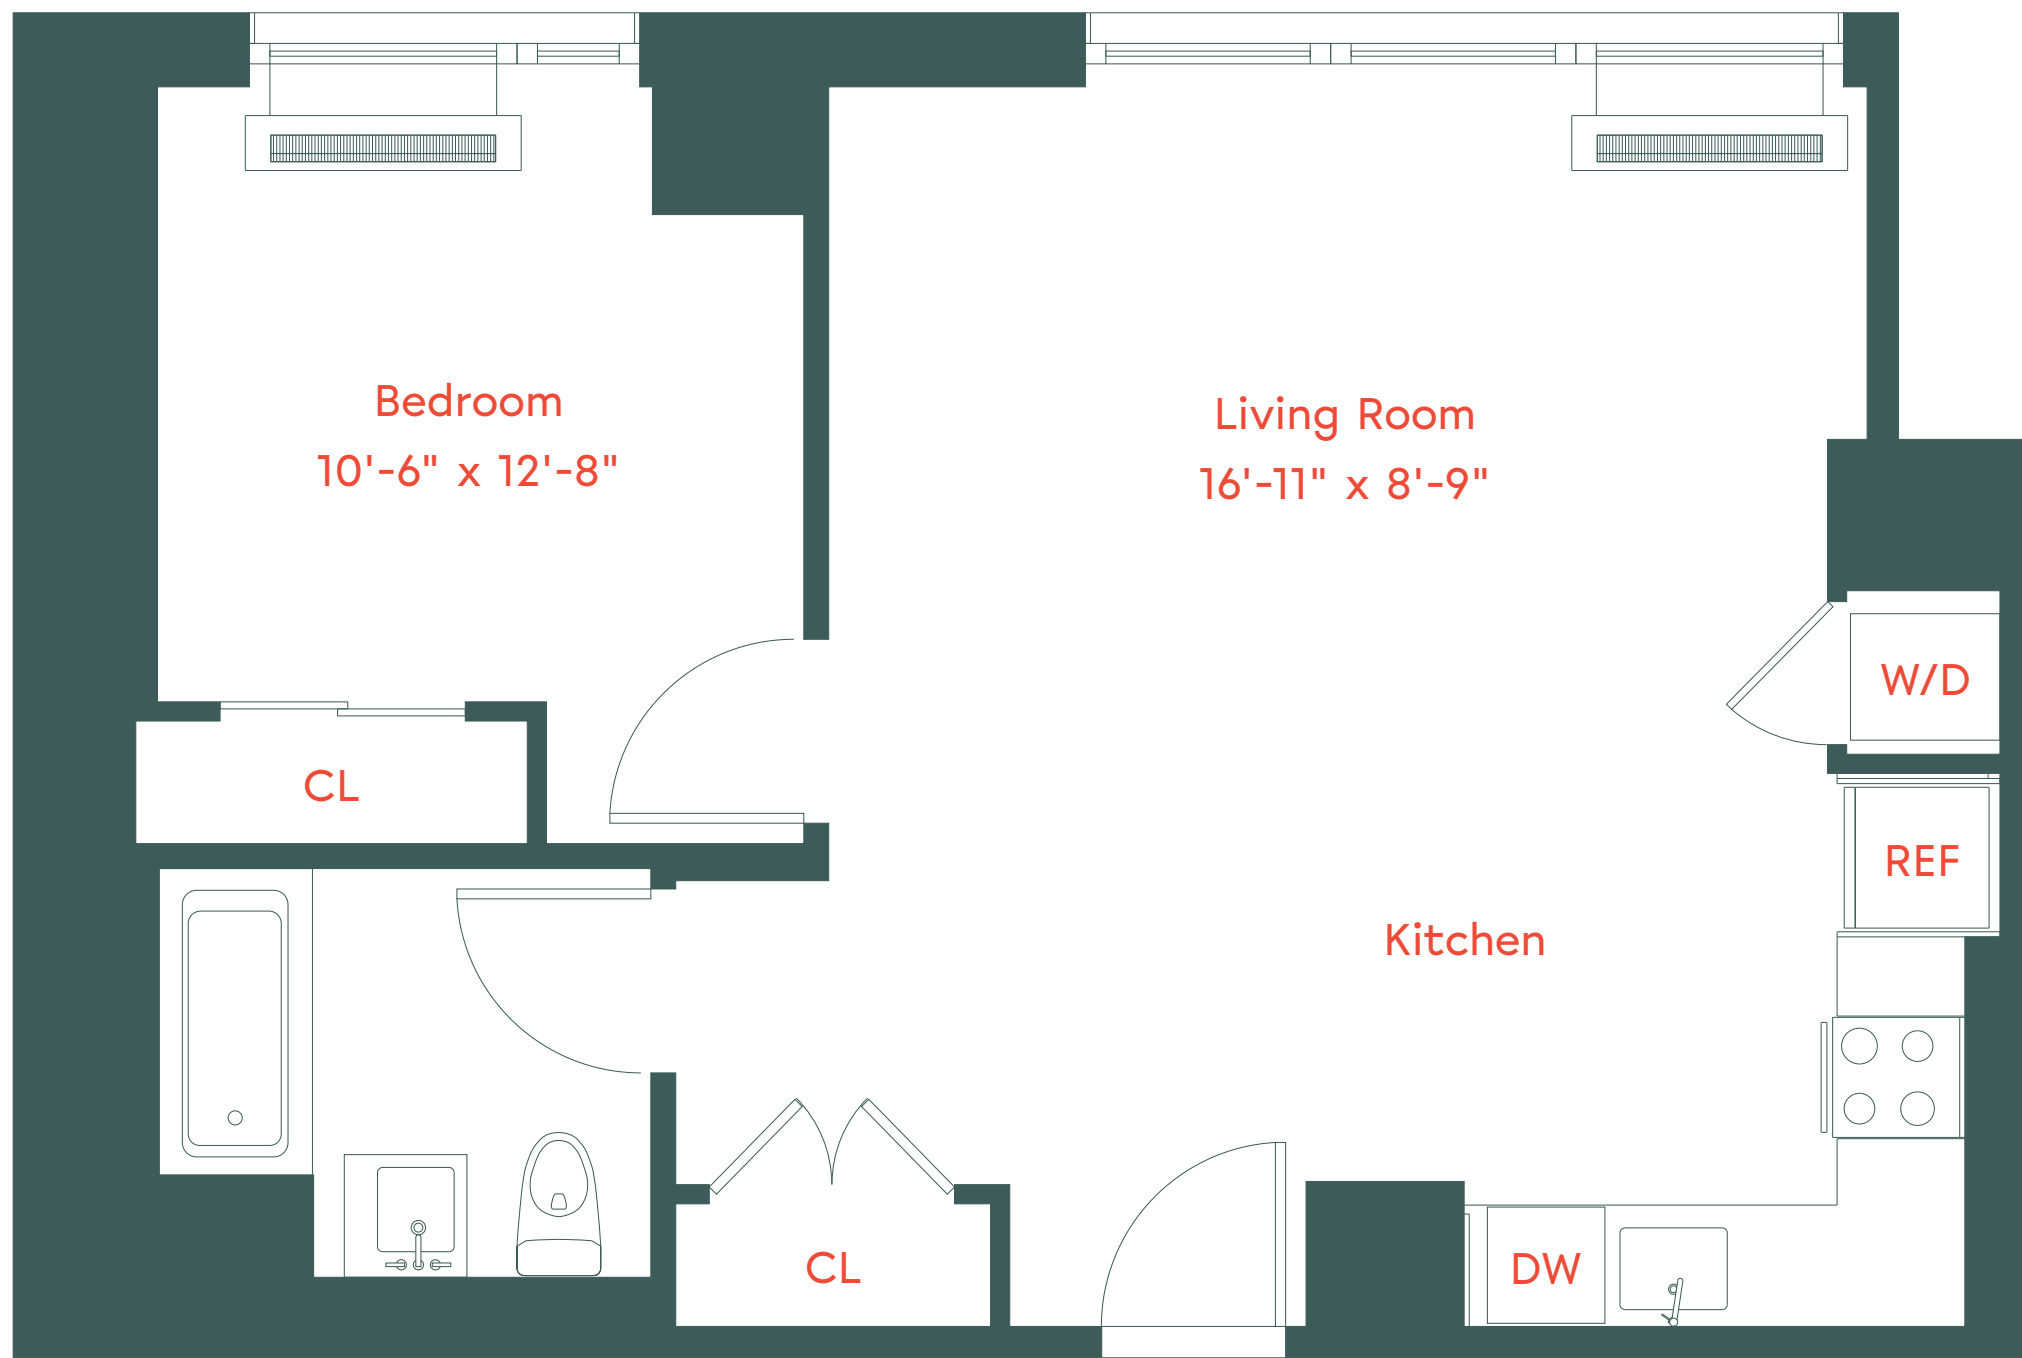

unit t

Floors 19-27

1 Bedroom

1 Bathroom

662 Pacific Street, Brooklyn, NY 11217
718-650-2662
info@plankroadbk.com
plankroadbk.com

ALL INFORMATION REGARDING THE FLOOR PLAN IS FROM SOURCES DEEMED RELIABLE. HOWEVER, THE BRODSKY ORGANIZATION CANNOT ASSURE ITS ACCURACY AND BEARS NO RESPONSIBILITY FOR ANY ERRORS, OMISSIONS OR MISSTATEMENTS. THE PLAN IS FOR APPROXIMATE INFORMATIONAL PURPOSES ONLY AND SHOULD BE USED AS SUCH BY THE PROSPECTIVE RENTER. ALL DIMENSIONS ARE APPROXIMATE AND SHOULD BE RE-MEASURED BY THE PROSPECTIVE RENTER FOR ABSOLUTE ACCURACY