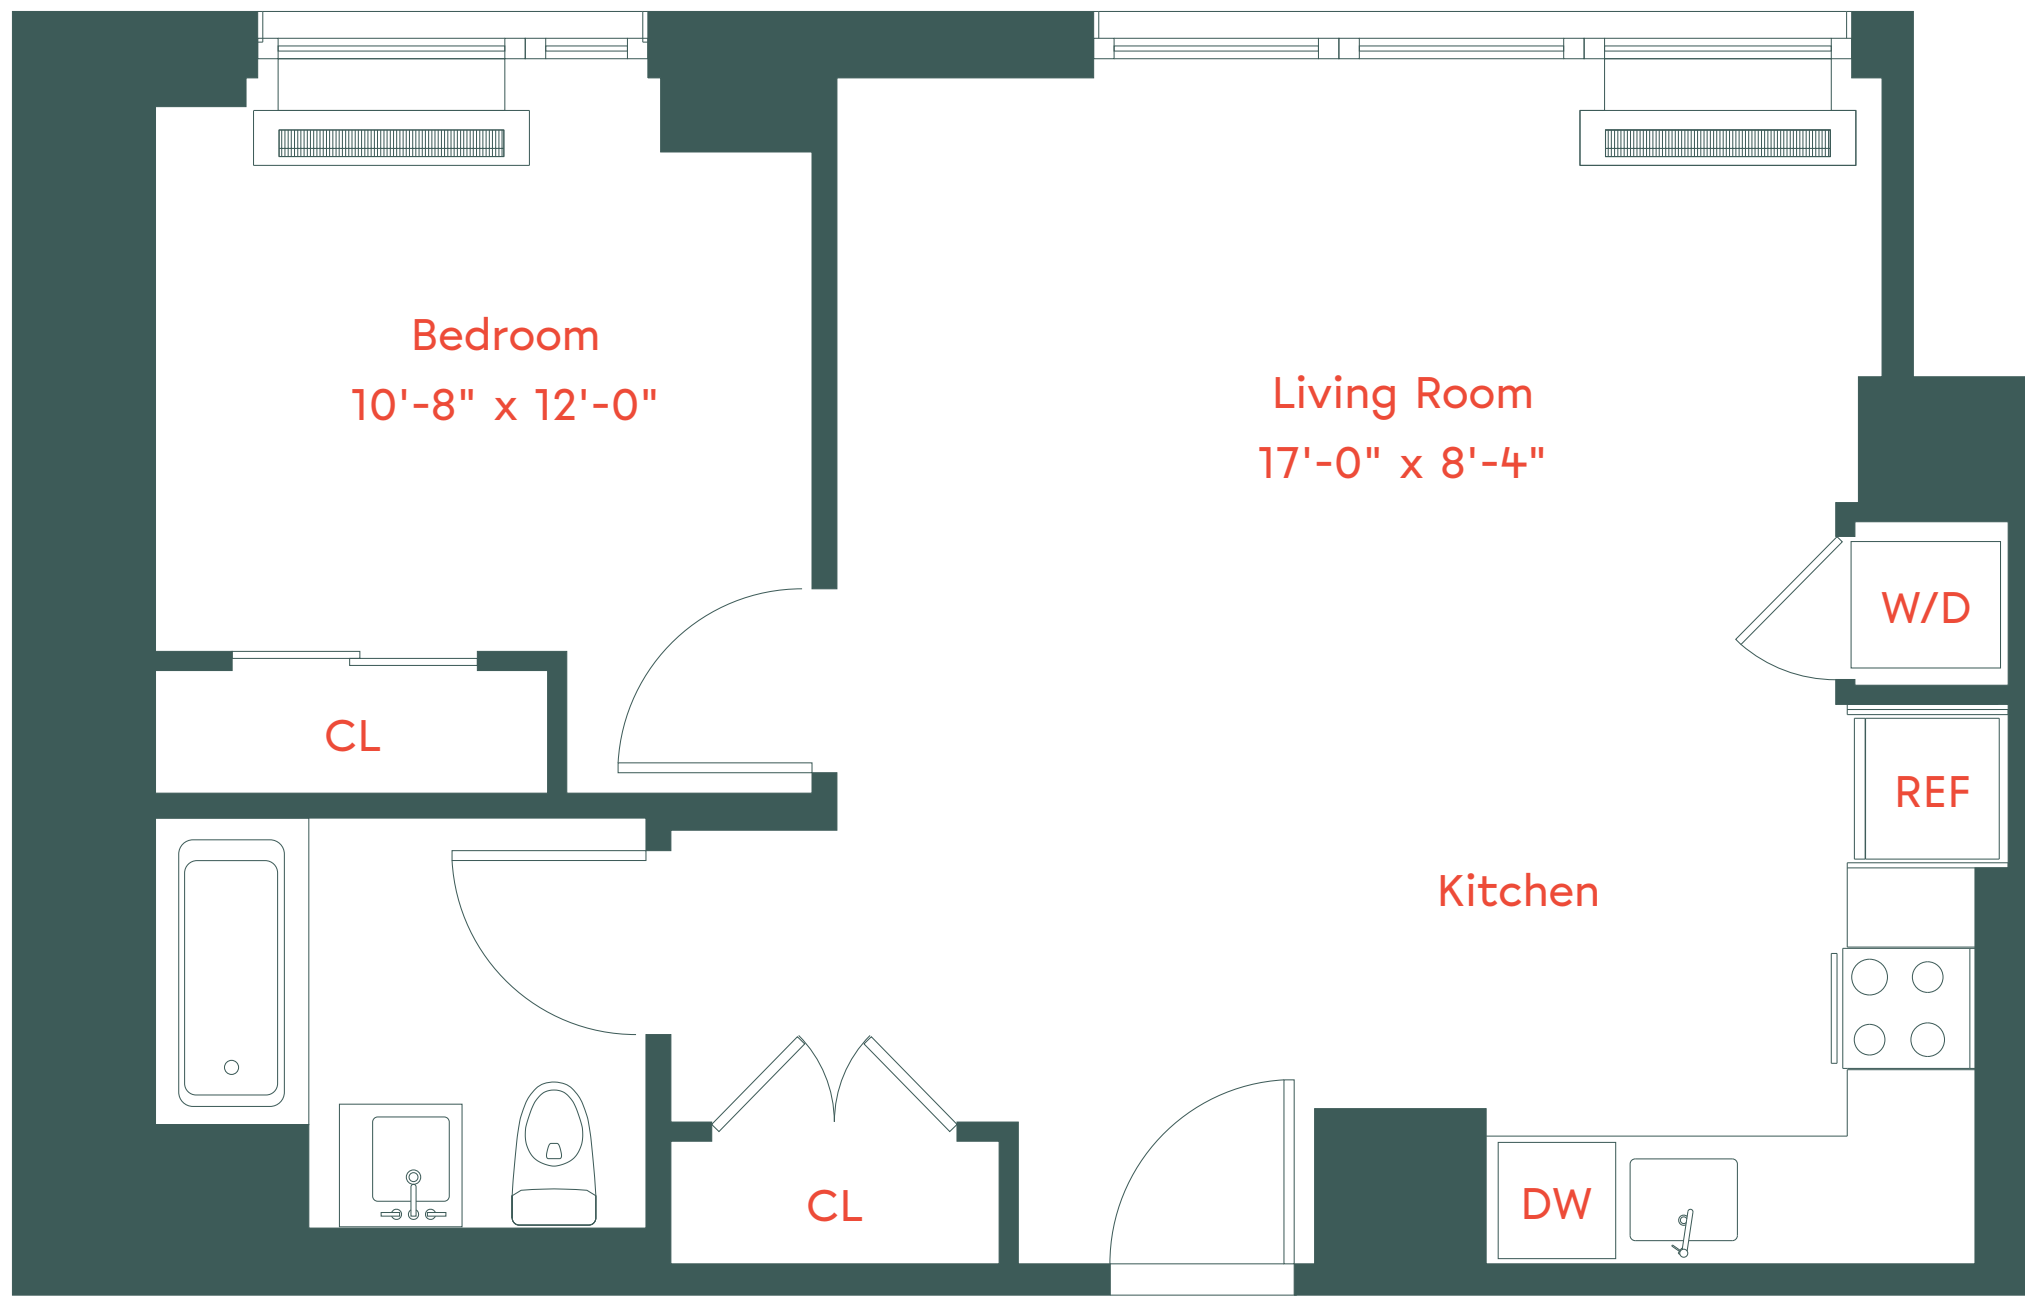

# unit t

Floors 8-17

1 Bedroom

1 Bathroom

662 Pacific Street, Brooklyn, NY 11217

718-650-2662

info@plankroadbk.com

plankroadbk.com

ALL INFORMATION REGARDING THE FLOOR PLAN IS FROM SOURCES DEEMED RELIABLE. HOWEVER, THE BRODSKY ORGANIZATION CANNOT ASSURE ITS ACCURACY AND BEARS NO RESPONSIBILITY FOR ANY ERRORS, OMISSIONS OR MISSTATEMENTS. THE PLAN IS FOR APPROXIMATE INFORMATIONAL PURPOSES ONLY AND SHOULD BE USED AS SUCH BY THE PROSPECTIVE RENTER. ALL DIMENSIONS ARE APPROXIMATE AND SHOULD BE RE-MEASURED BY THE PROSPECTIVE RENTER FOR ABSOLUTE ACCURACY