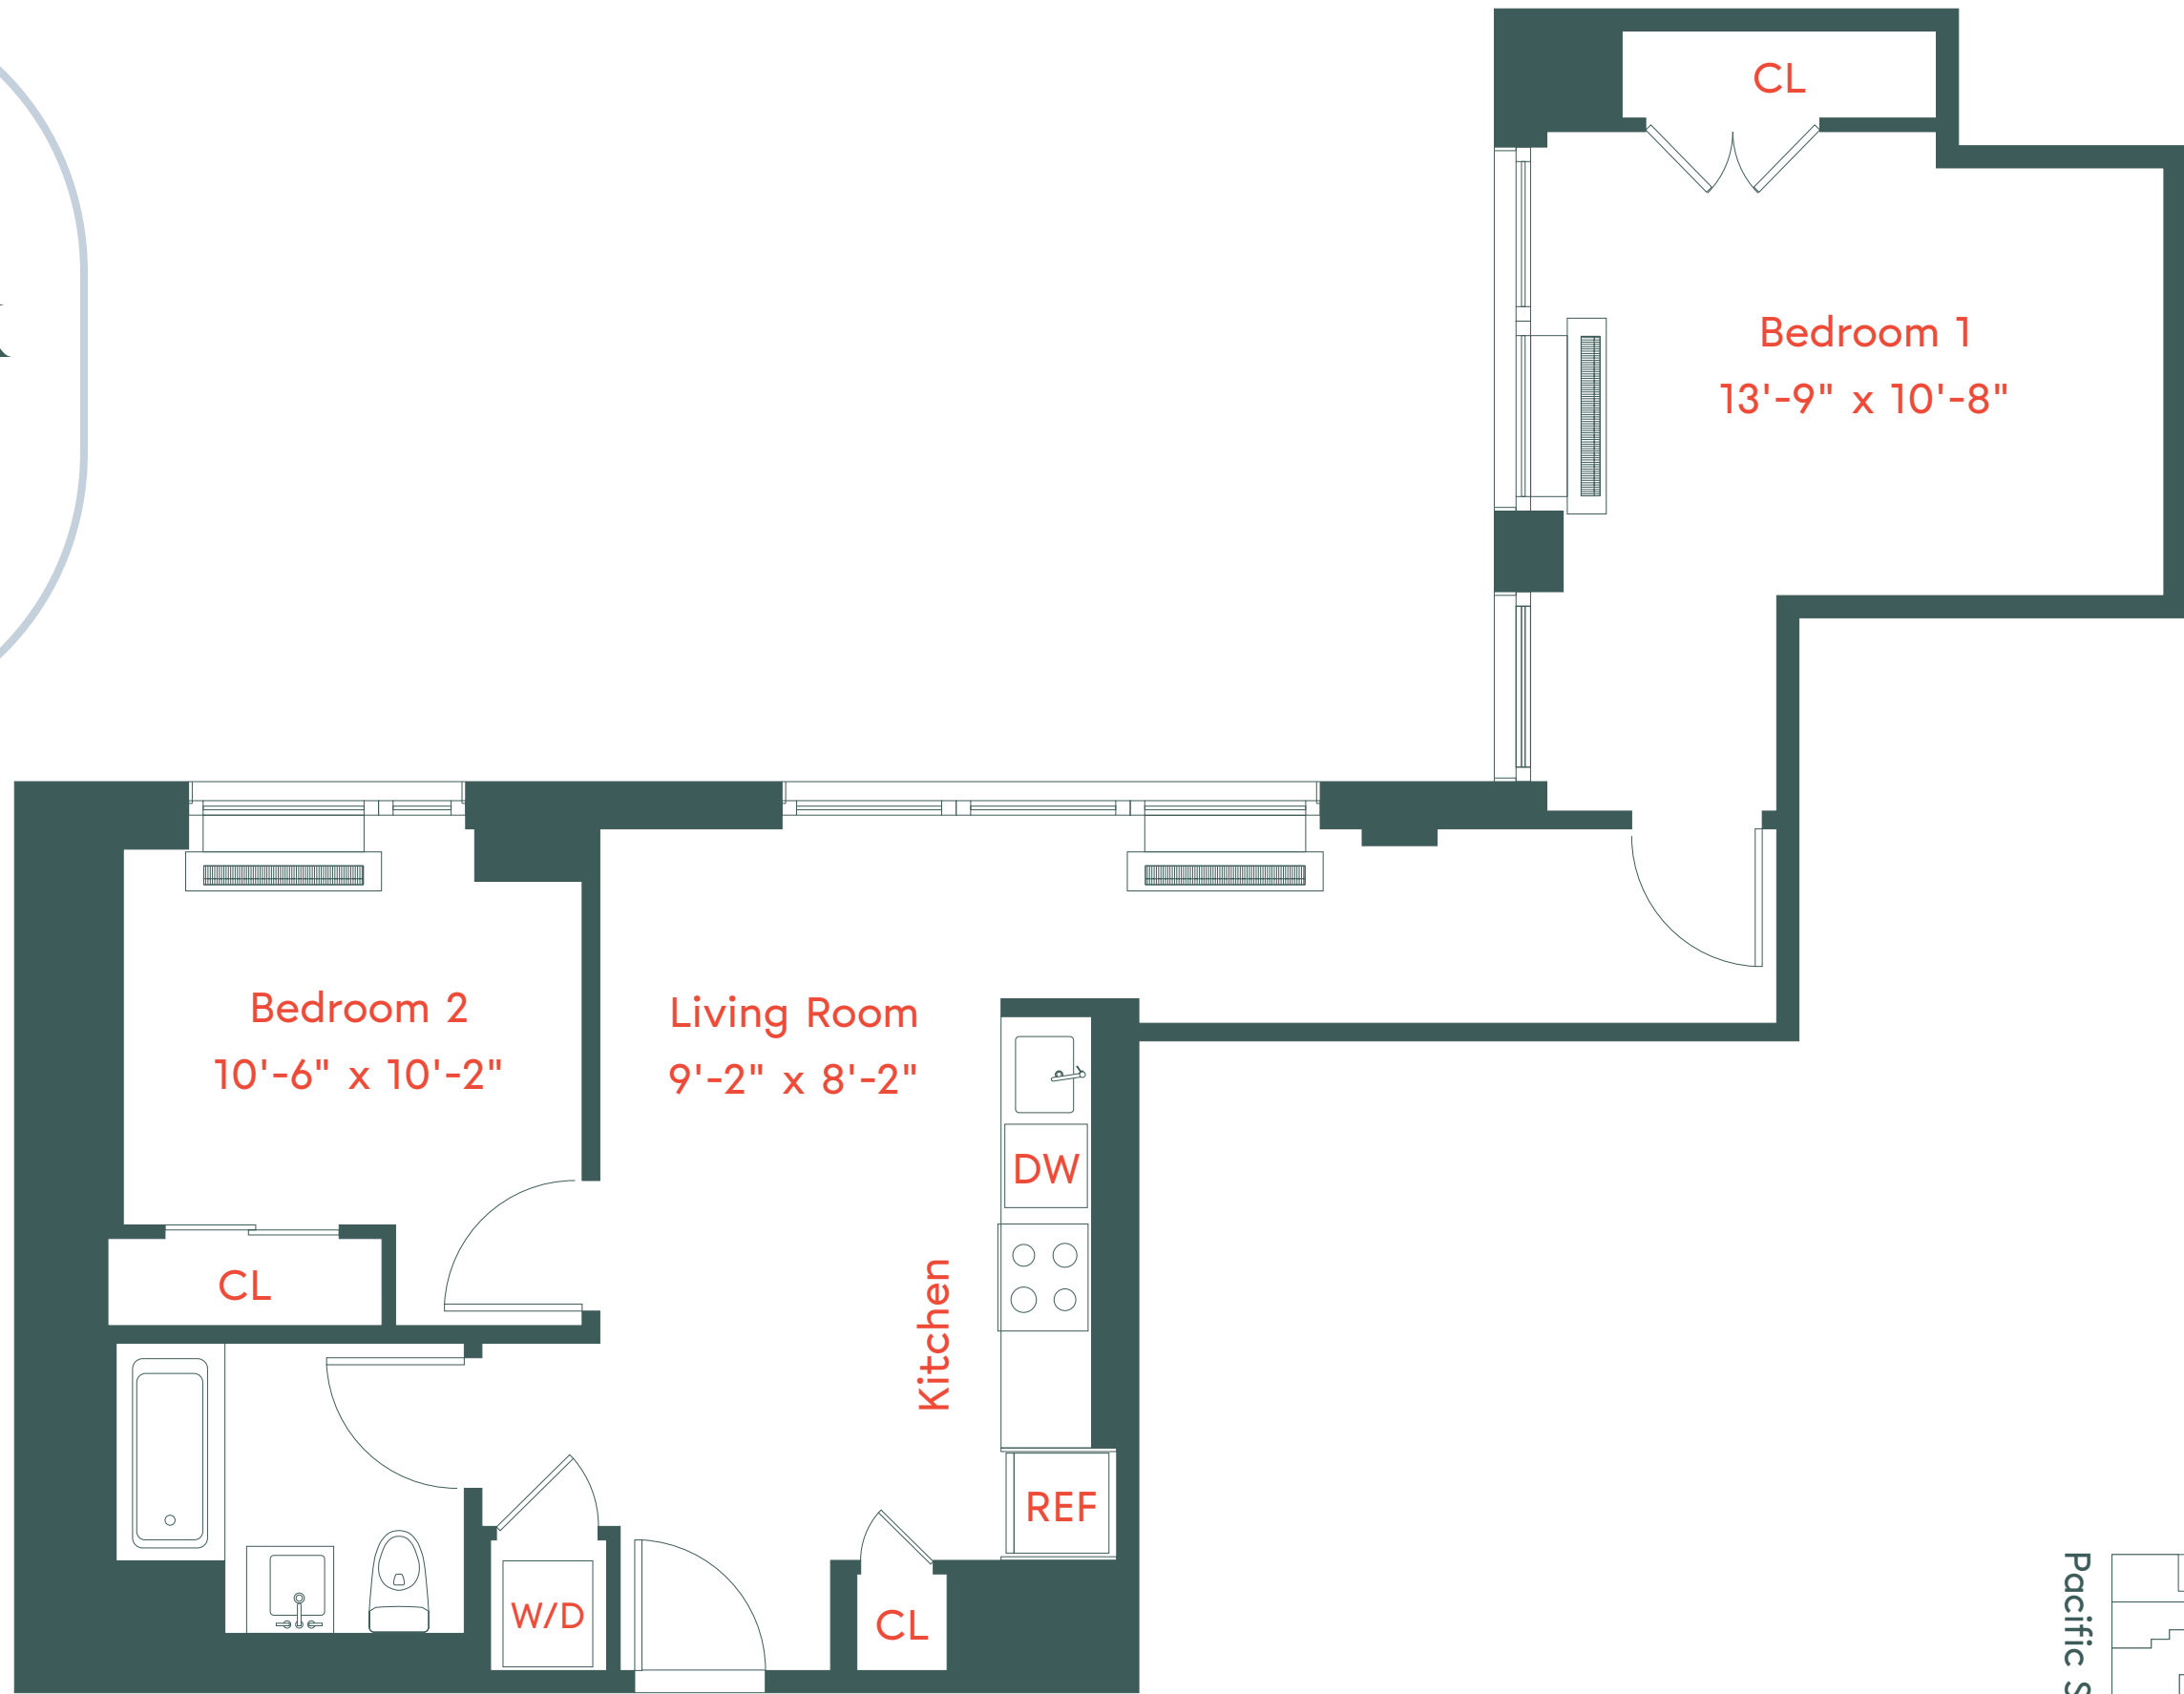

unit r

Floor 7
2 Bedrooms
1 Bathroom

662 Pacific Street, Brooklyn, NY 11217
718-650-2662
info@plankroadbk.com
plankroadbk.com

ALL INFORMATION REGARDING THE FLOOR PLAN IS FROM SOURCES DEEMED RELIABLE. HOWEVER, THE BRODSKY ORGANIZATION CANNOT ASSURE ITS ACCURACY AND BEARS NO RESPONSIBILITY FOR ANY ERRORS, OMISSIONS OR MISSTATEMENTS. THE PLAN IS FOR APPROXIMATE INFORMATIONAL PURPOSES ONLY AND SHOULD BE USED AS SUCH BY THE PROSPECTIVE RENTER. ALL DIMENSIONS ARE APPROXIMATE AND SHOULD BE RE-MEASURED BY THE PROSPECTIVE RENTER FOR ABSOLUTE ACCURACY