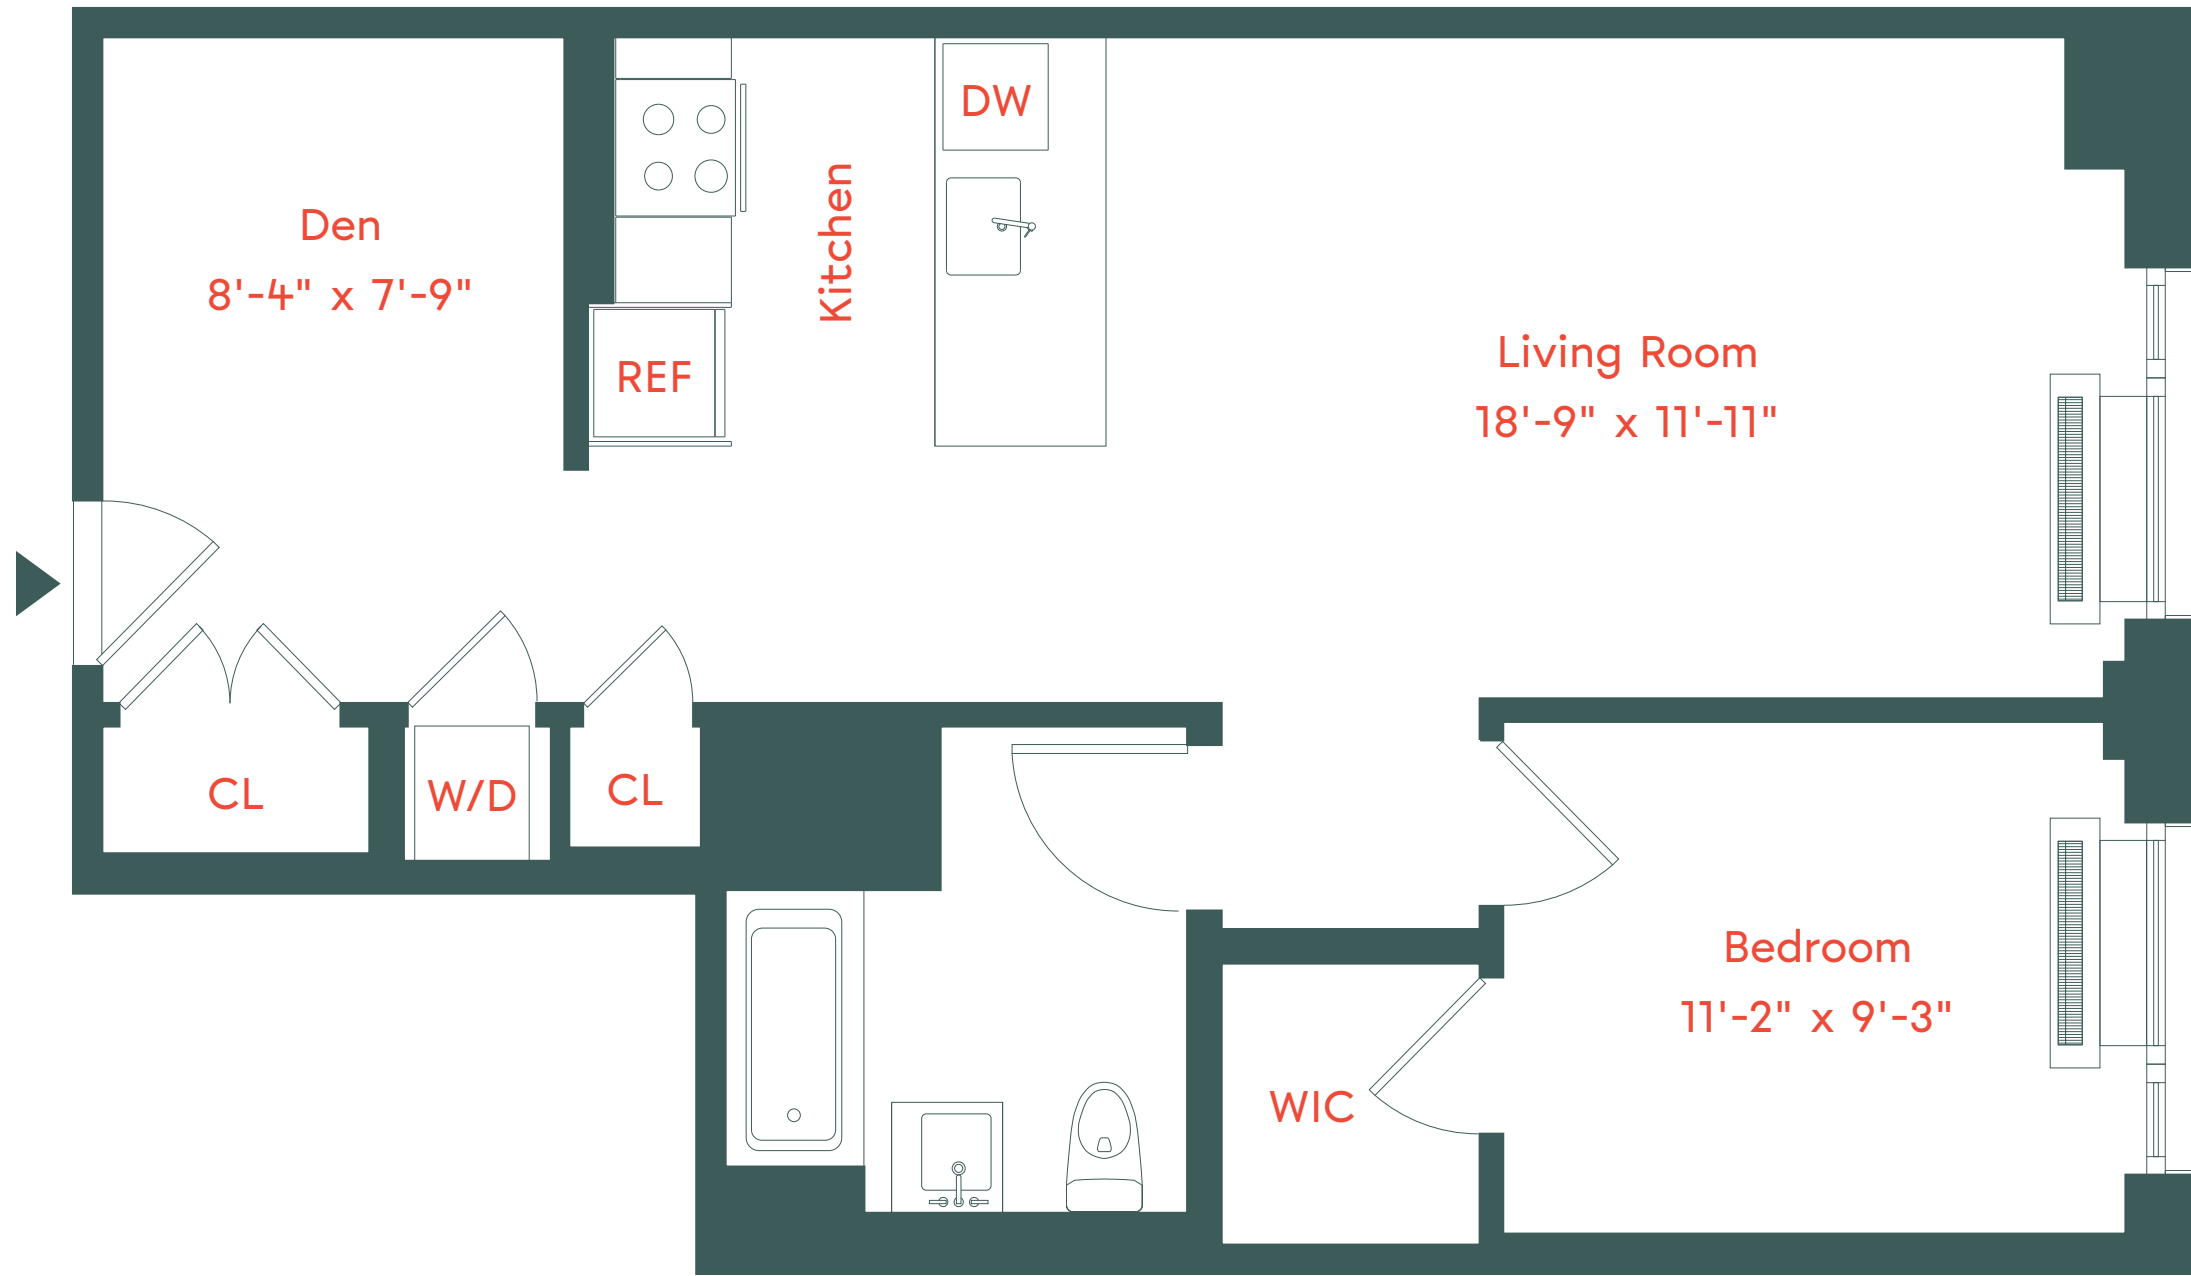

unit p

Floors 7-17

1 Bedroom

1 Bathroom

662 Pacific Street, Brooklyn, NY 11217

718-650-2662

info@plankroadbk.com

plankroadbk.com

ALL INFORMATION REGARDING THE FLOOR PLAN IS FROM SOURCES DEEMED RELIABLE. HOWEVER, THE BRODSKY ORGANIZATION CANNOT ASSURE ITS ACCURACY AND BEARS NO RESPONSIBILITY FOR ANY ERRORS, OMISSIONS OR MISSTATEMENTS. THE PLAN IS FOR APPROXIMATE INFORMATIONAL PURPOSES ONLY AND SHOULD BE USED AS SUCH BY THE PROSPECTIVE RENTER. ALL DIMENSIONS ARE APPROXIMATE AND SHOULD BE RE-MEASURED BY THE PROSPECTIVE RENTER FOR ABSOLUTE ACCURACY