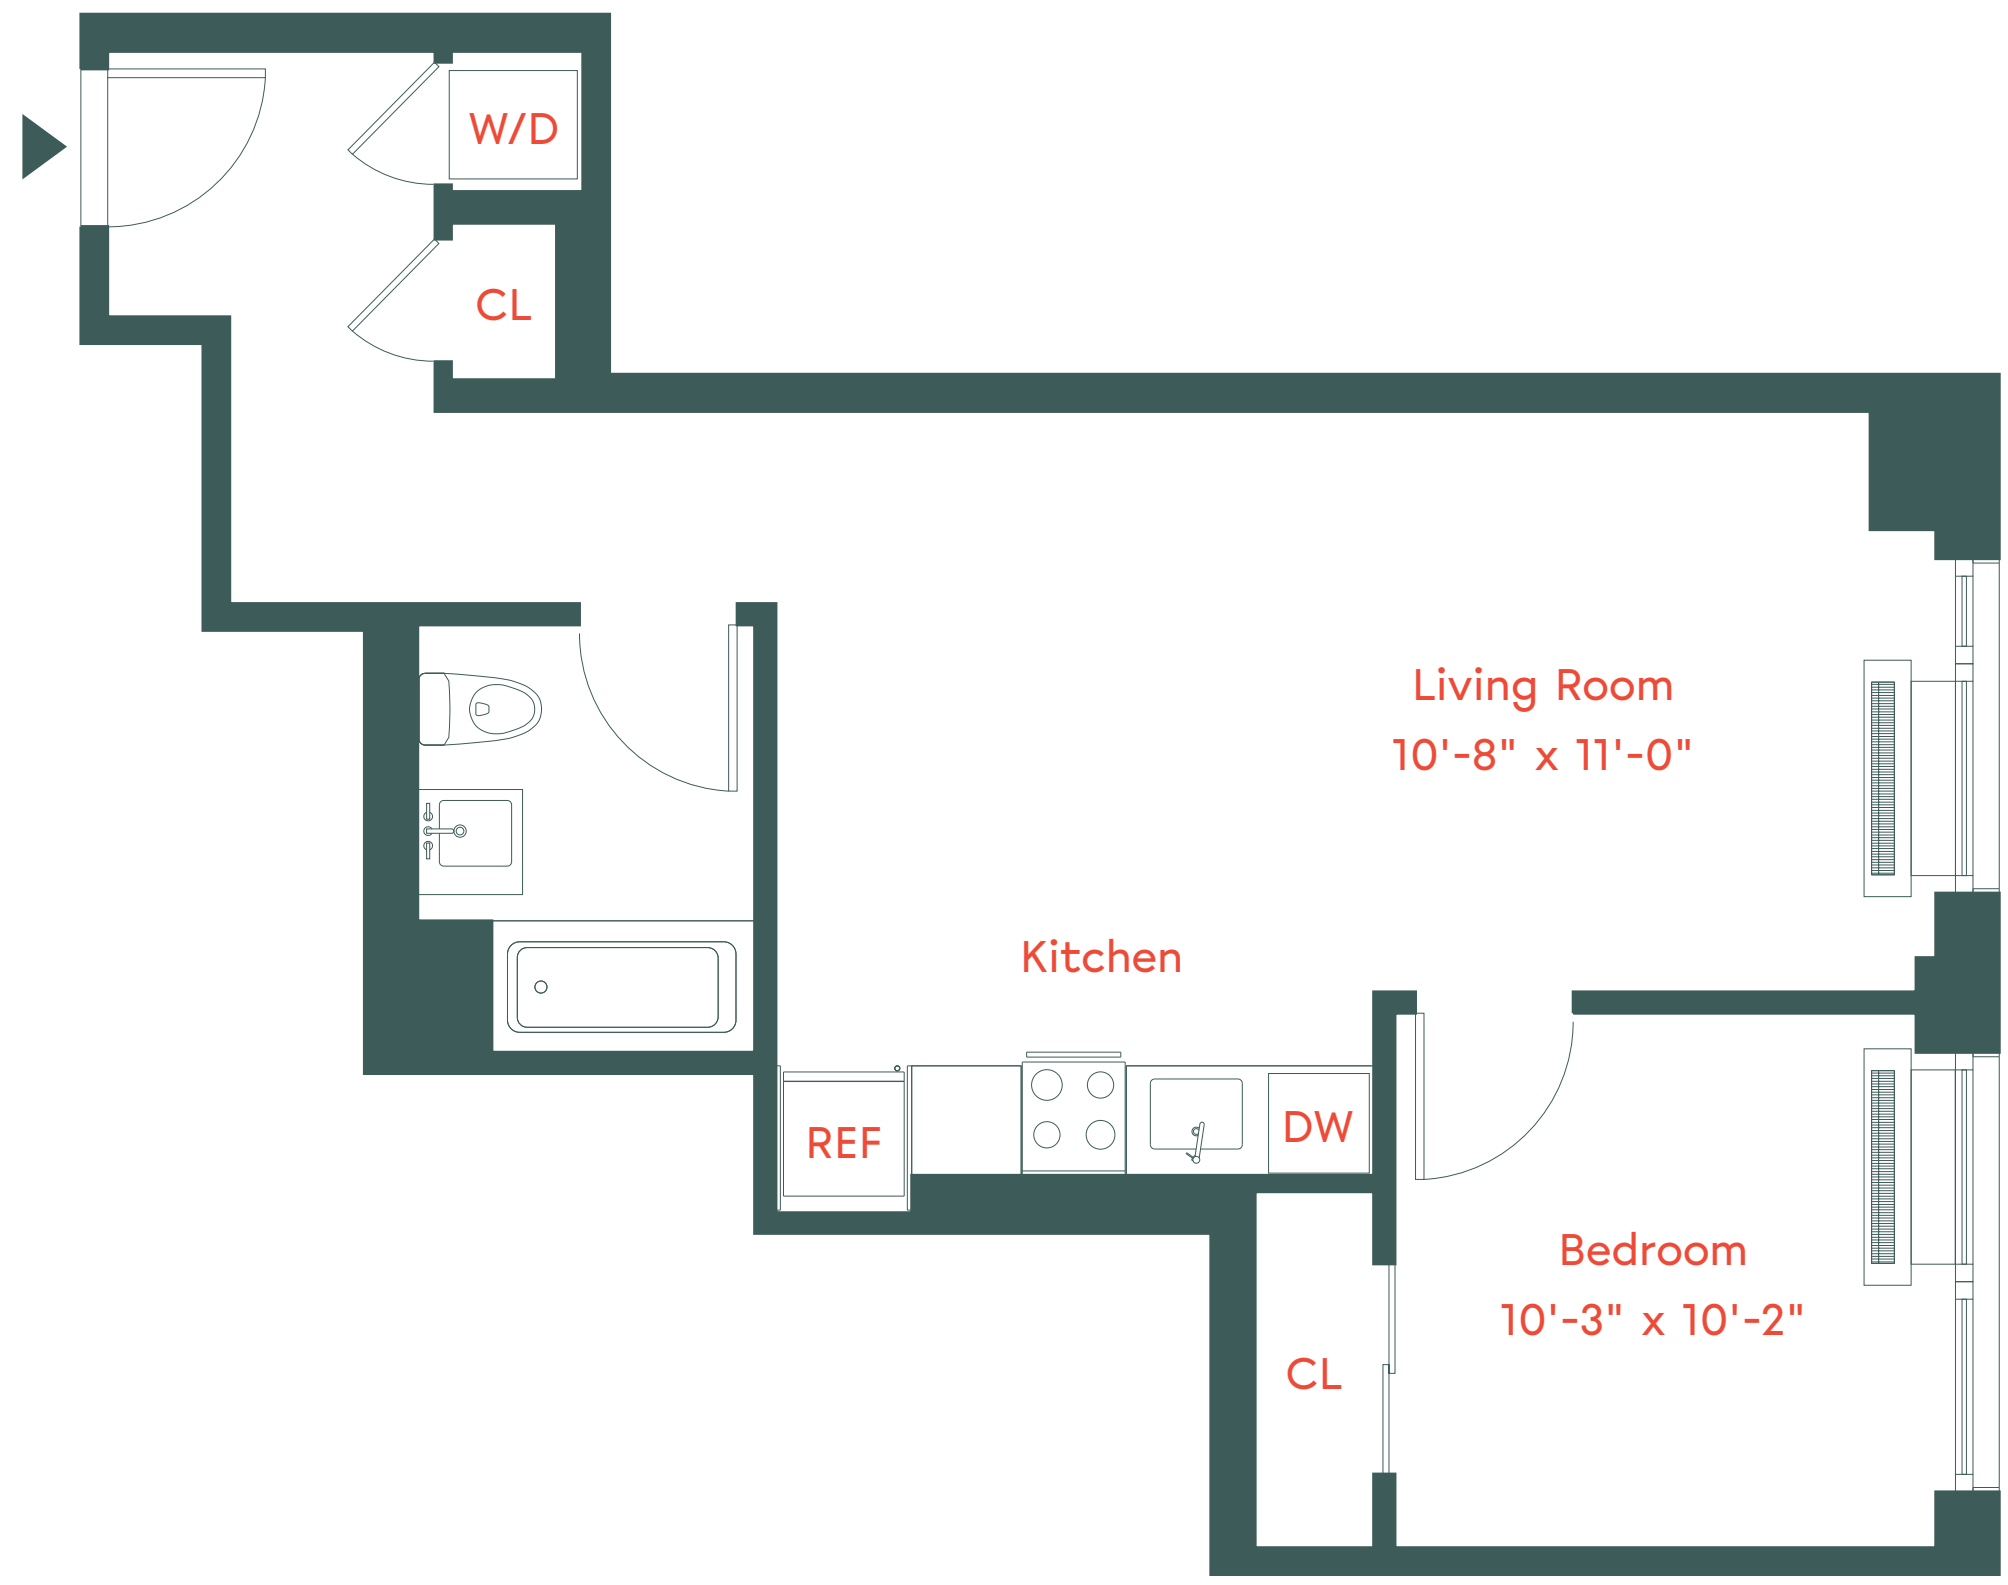

unit n

Floors 7-17

1 Bedroom

1 Bathroom

662 Pacific Street, Brooklyn, NY 11217
718-650-2662
info@plankroadbk.com
plankroadbk.com

ALL INFORMATION REGARDING THE FLOOR PLAN IS FROM SOURCES DEEMED RELIABLE. HOWEVER, THE BRODSKY ORGANIZATION CANNOT ASSURE ITS ACCURACY AND BEARS NO RESPONSIBILITY FOR ANY ERRORS, OMISSIONS OR MISSTATEMENTS. THE PLAN IS FOR APPROXIMATE INFORMATIONAL PURPOSES ONLY AND SHOULD BE USED AS SUCH BY THE PROSPECTIVE RENTER. ALL DIMENSIONS ARE APPROXIMATE AND SHOULD BE RE-MEASURED BY THE PROSPECTIVE RENTER FOR ABSOLUTE ACCURACY