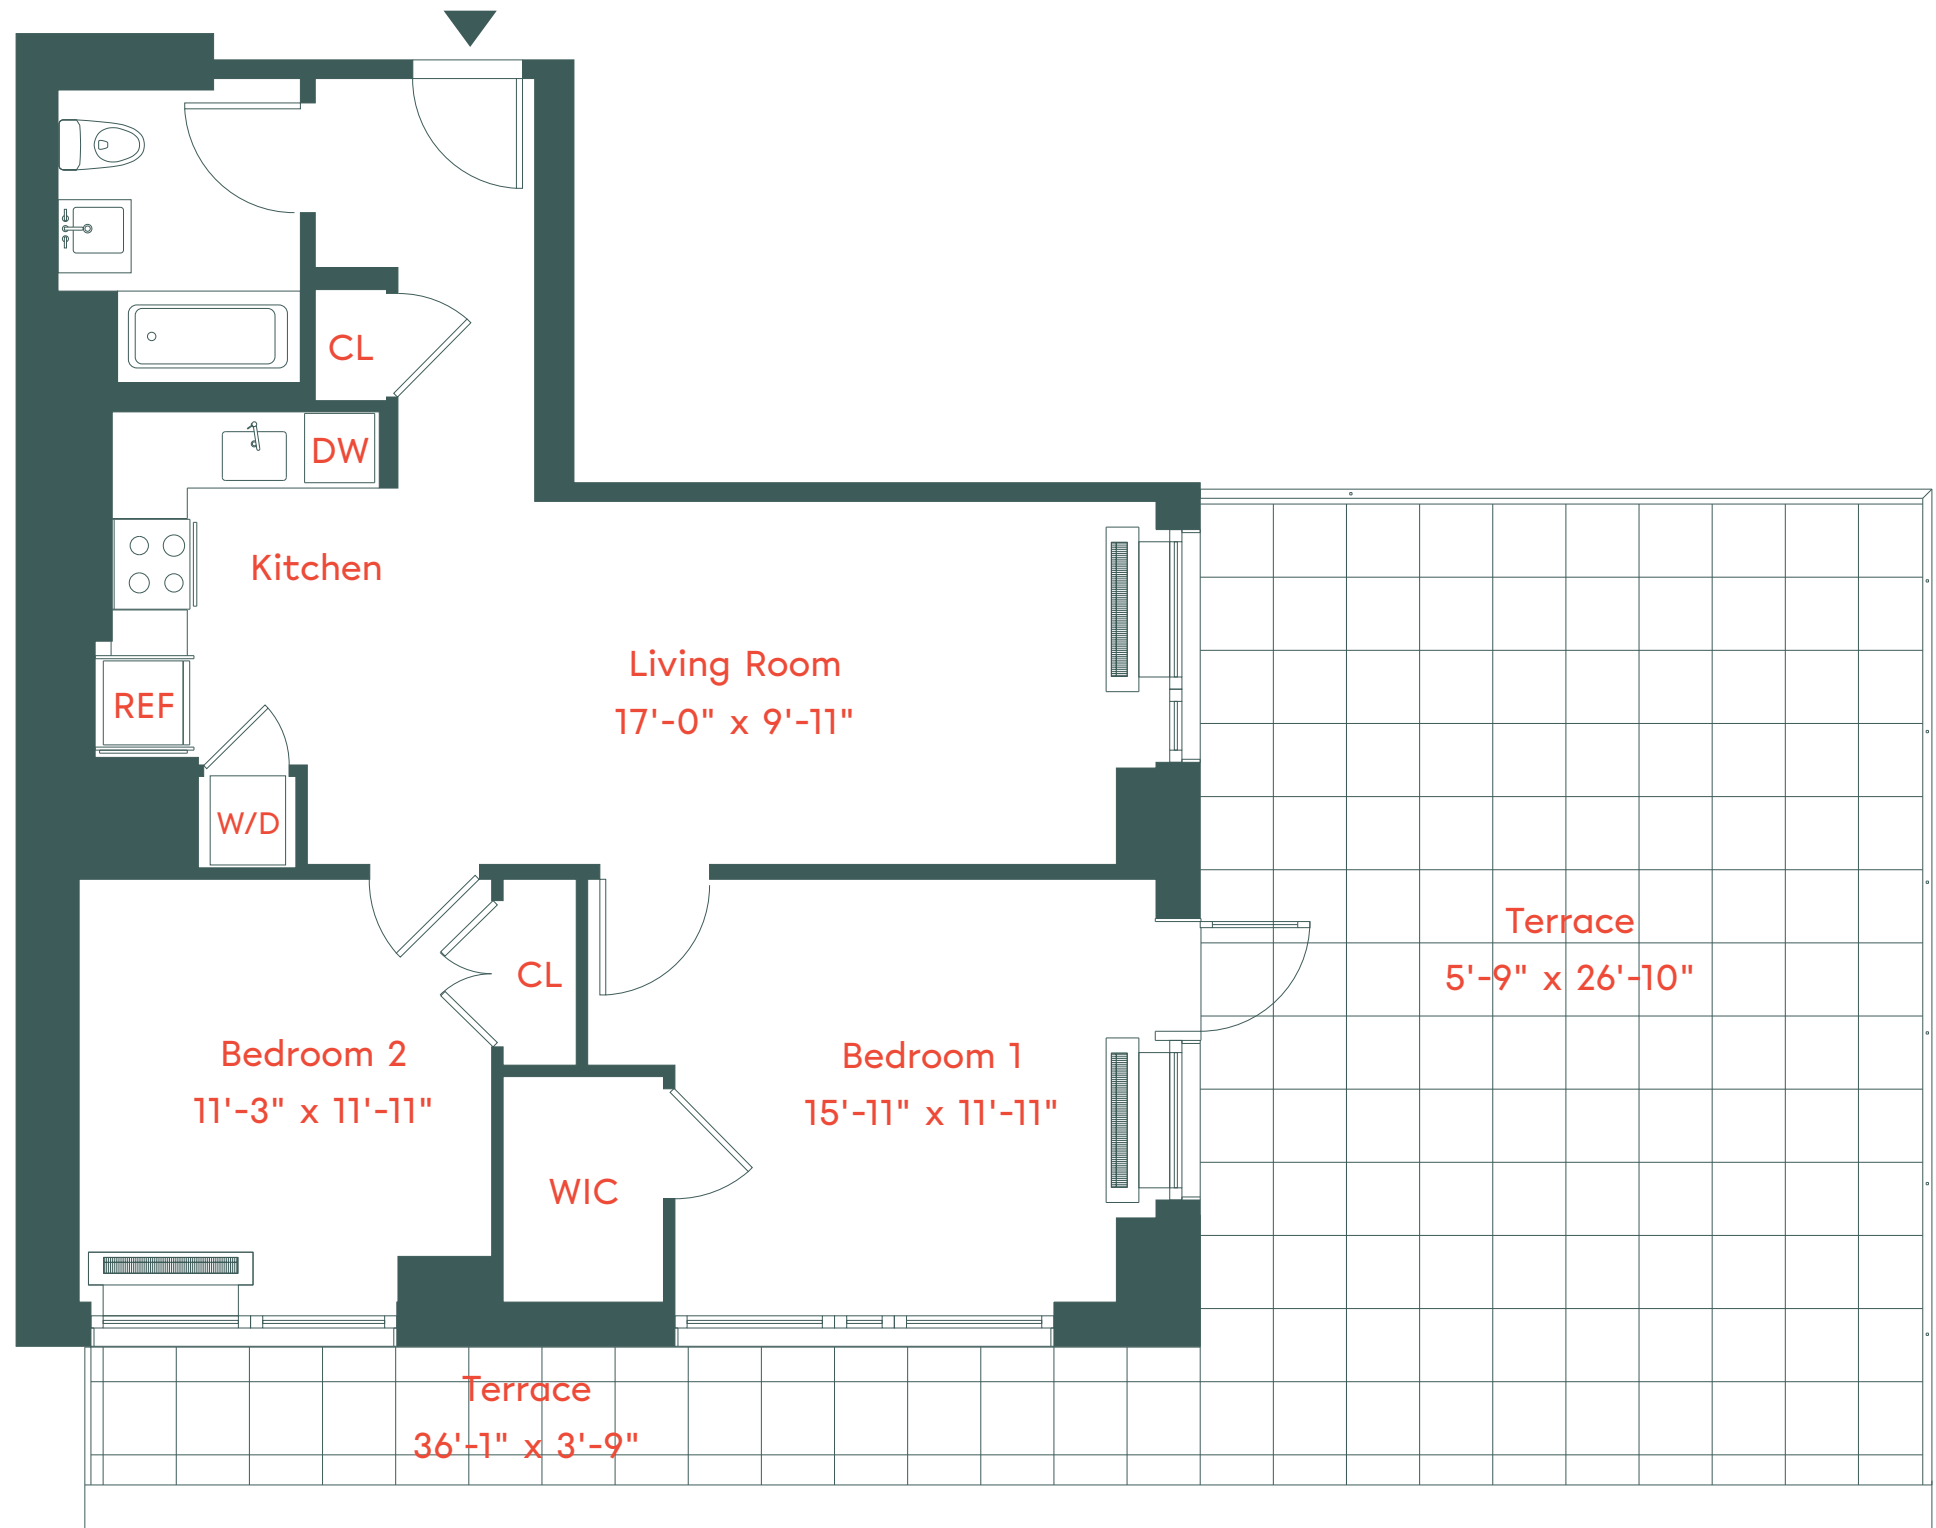

# unit m

Floor 18  
 2 Bedrooms  
 1 Bathroom

662 Pacific Street, Brooklyn, NY 11217  
 718-650-2662  
 info@plankroadbk.com  
 plankroadbk.com

ALL INFORMATION REGARDING THE FLOOR PLAN IS FROM SOURCES DEEMED RELIABLE. HOWEVER, THE BRODSKY ORGANIZATION CANNOT ASSURE ITS ACCURACY AND BEARS NO RESPONSIBILITY FOR ANY ERRORS, OMISSIONS OR MISSTATEMENTS. THE PLAN IS FOR APPROXIMATE INFORMATIONAL PURPOSES ONLY AND SHOULD BE USED AS SUCH BY THE PROSPECTIVE RENTER. ALL DIMENSIONS ARE APPROXIMATE AND SHOULD BE RE-MEASURED BY THE PROSPECTIVE RENTER FOR ABSOLUTE ACCURACY