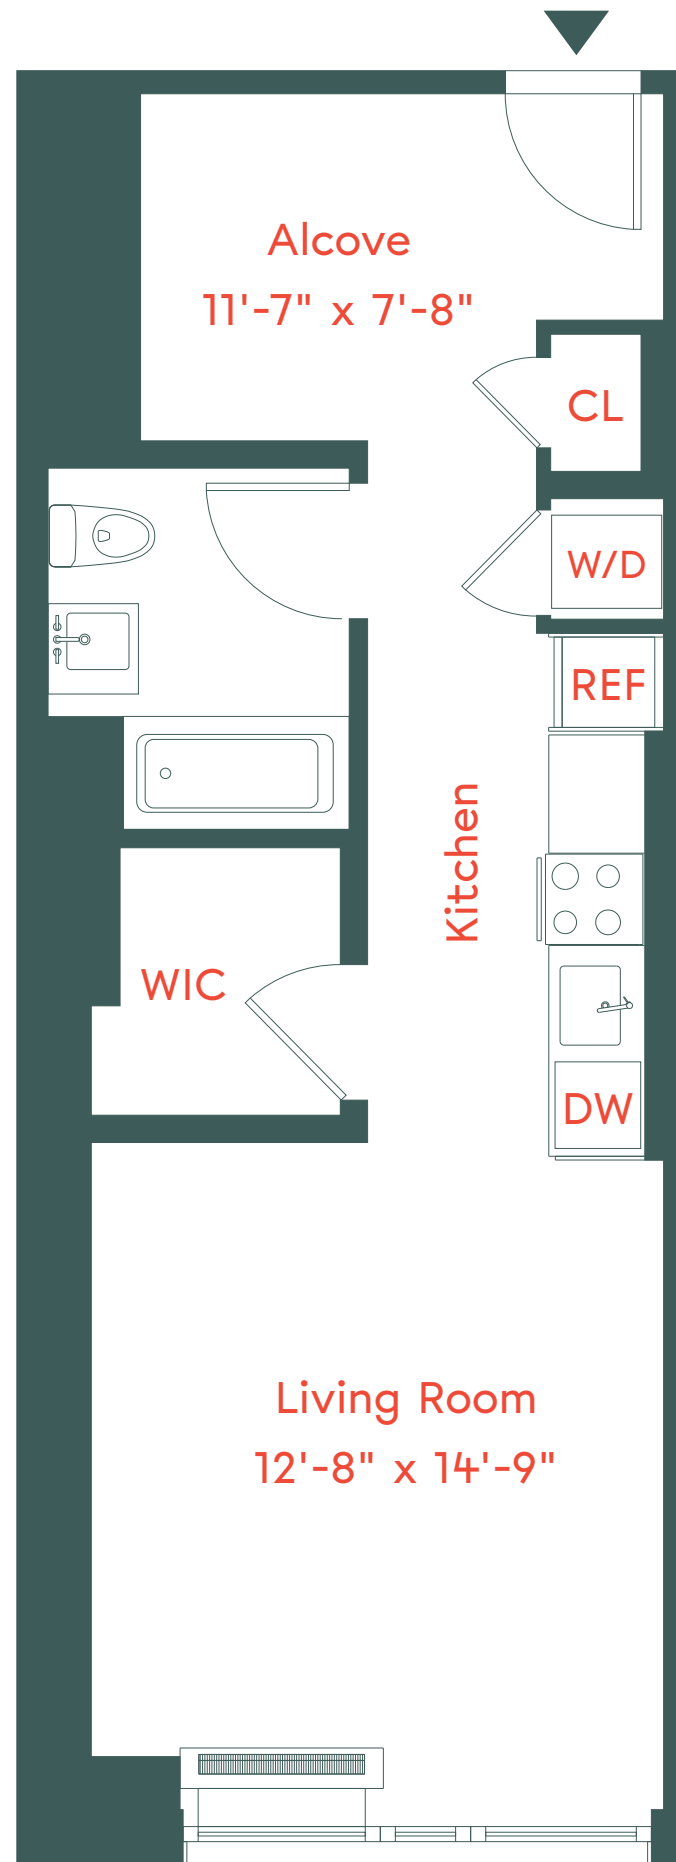

unit 1

Floors 8-17

Alcove Studio

1 Bathroom

662 Pacific Street, Brooklyn, NY 11217
718-650-2662
info@plankroadbk.com
plankroadbk.com

ALL INFORMATION REGARDING THE FLOOR PLAN IS FROM SOURCES DEEMED RELIABLE. HOWEVER, THE BRODSKY ORGANIZATION CANNOT ASSURE ITS ACCURACY AND BEARS NO RESPONSIBILITY FOR ANY ERRORS, OMISSIONS OR MISSTATEMENTS. THE PLAN IS FOR APPROXIMATE INFORMATIONAL PURPOSES ONLY AND SHOULD BE USED AS SUCH BY THE PROSPECTIVE RENTER. ALL DIMENSIONS ARE APPROXIMATE AND SHOULD BE RE-MEASURED BY THE PROSPECTIVE RENTER FOR ABSOLUTE ACCURACY