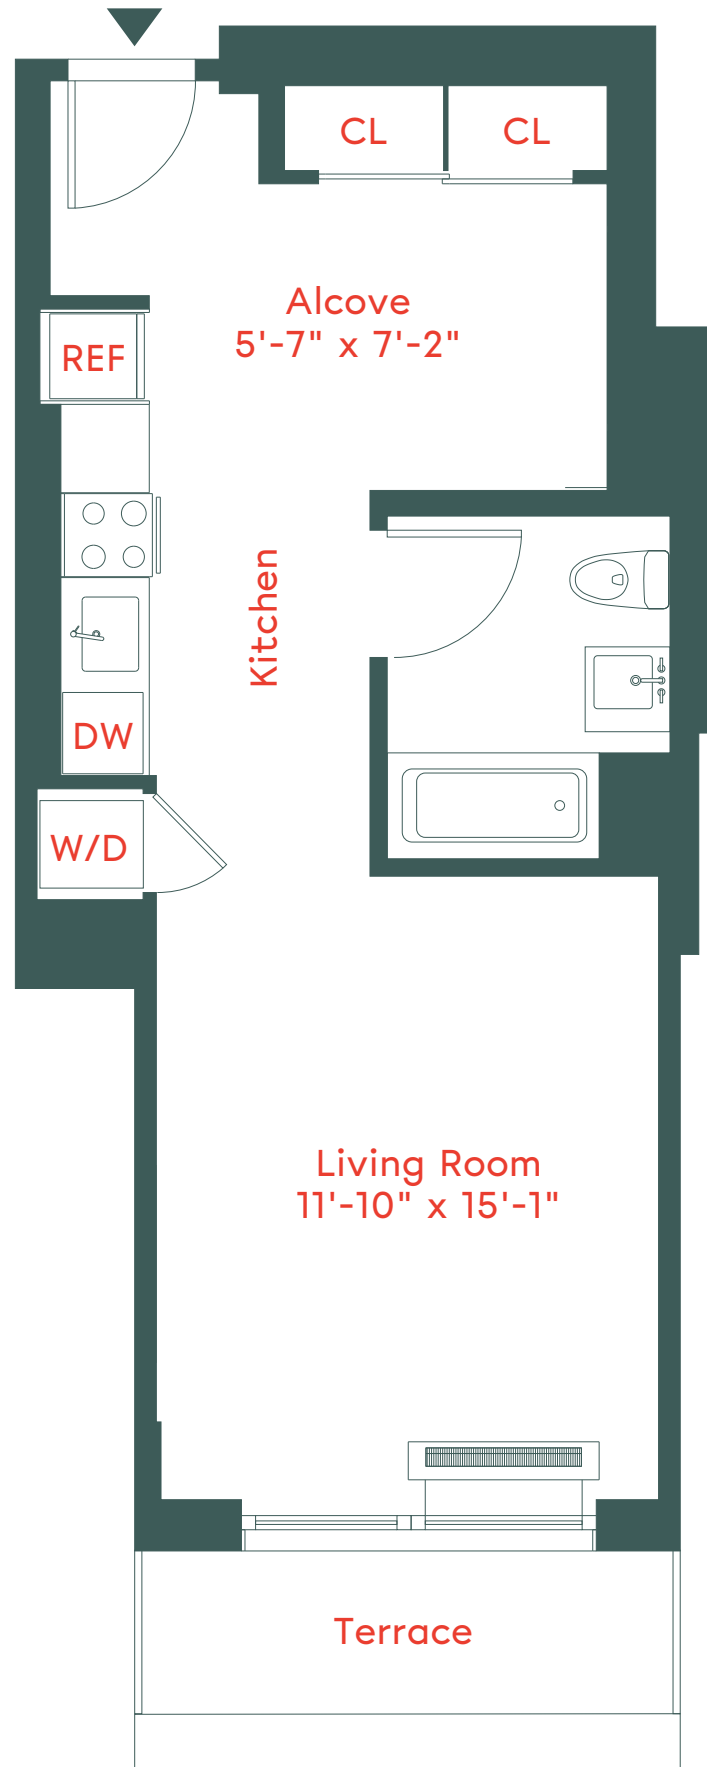

# unit 18k

Floor 18  
Alcove Studio  
1 Bathroom

662 Pacific Street, Brooklyn, NY 11217  
718-650-2662  
info@plankroadbk.com  
plankroadbk.com

ALL INFORMATION REGARDING THE FLOOR PLAN IS FROM SOURCES DEEMED RELIABLE. HOWEVER, THE BRODSKY ORGANIZATION CANNOT ASSURE ITS ACCURACY AND BEARS NO RESPONSIBILITY FOR ANY ERRORS, OMISSIONS OR MISSTATEMENTS. THE PLAN IS FOR APPROXIMATE INFORMATIONAL PURPOSES ONLY AND SHOULD BE USED AS SUCH BY THE PROSPECTIVE RENTER. ALL DIMENSIONS ARE APPROXIMATE AND SHOULD BE RE-MEASURED BY THE PROSPECTIVE RENTER FOR ABSOLUTE ACCURACY