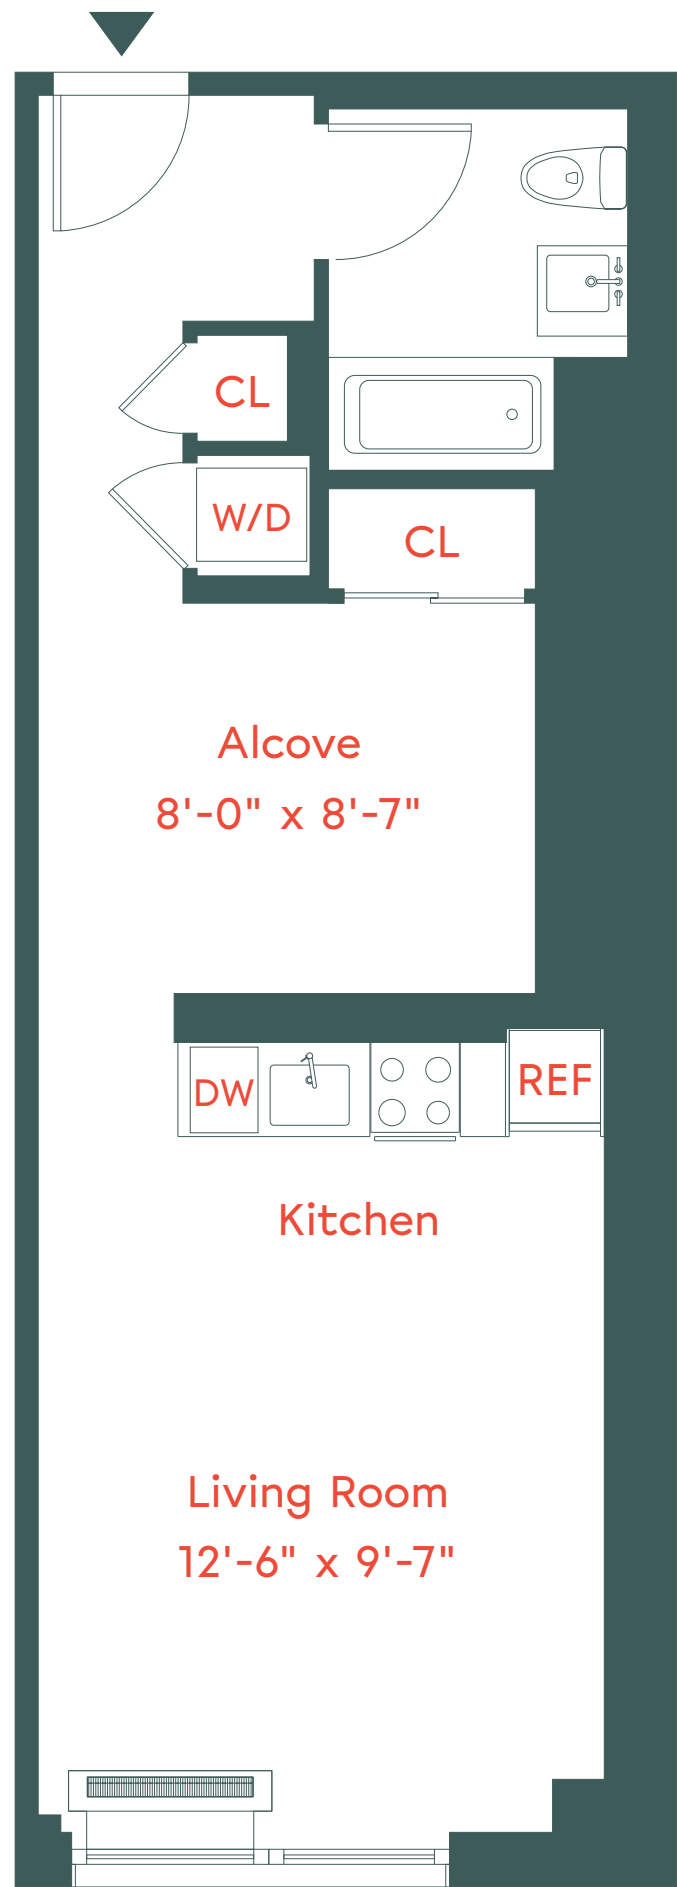

unit k

Floors 8-17

Alcove Studio

1 Bathroom

662 Pacific Street, Brooklyn, NY 11217
718-650-2662
info@plankroadbk.com
plankroadbk.com

ALL INFORMATION REGARDING THE FLOOR PLAN IS FROM SOURCES DEEMED RELIABLE. HOWEVER, THE BRODSKY ORGANIZATION CANNOT ASSURE ITS ACCURACY AND BEARS NO RESPONSIBILITY FOR ANY ERRORS, OMISSIONS OR MISSTATEMENTS. THE PLAN IS FOR APPROXIMATE INFORMATIONAL PURPOSES ONLY AND SHOULD BE USED AS SUCH BY THE PROSPECTIVE RENTER. ALL DIMENSIONS ARE APPROXIMATE AND SHOULD BE RE-MEASURED BY THE PROSPECTIVE RENTER FOR ABSOLUTE ACCURACY