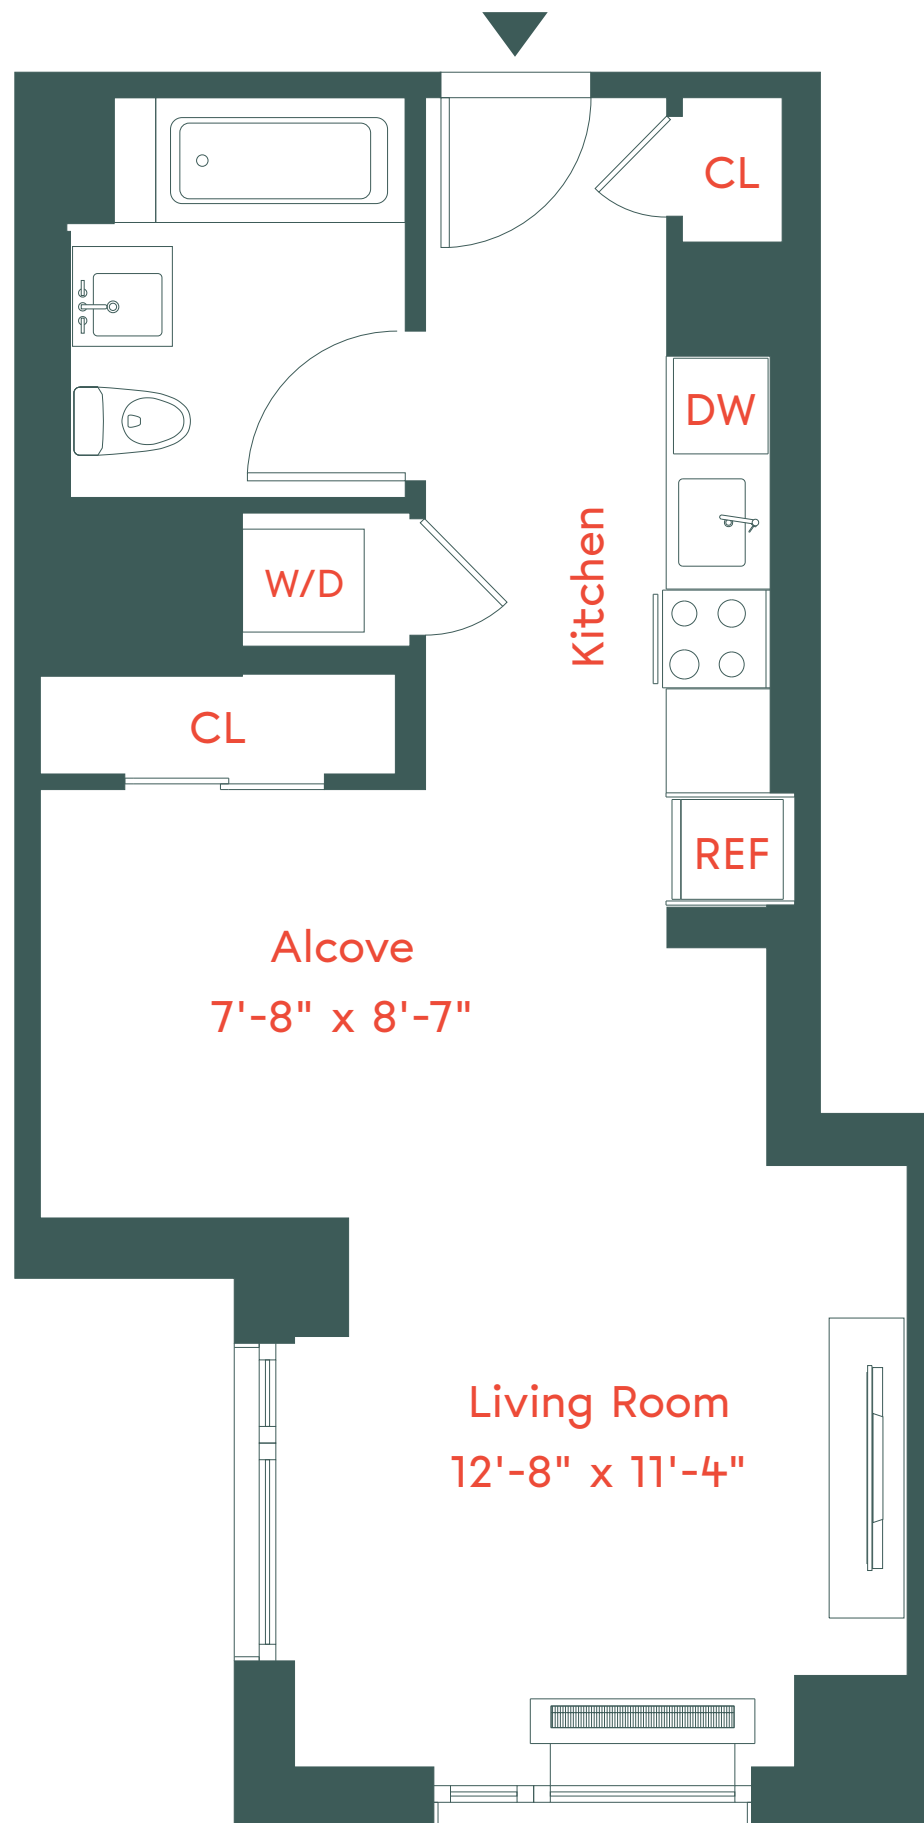

unit j

Floors 18-27

Alcove Studio

1 Bathroom

662 Pacific Street, Brooklyn, NY 11217

718-650-2662

info@plankroadbk.com

plankroadbk.com

ALL INFORMATION REGARDING THE FLOOR PLAN IS FROM SOURCES DEEMED RELIABLE. HOWEVER, THE BRODSKY ORGANIZATION CANNOT ASSURE ITS ACCURACY AND BEARS NO RESPONSIBILITY FOR ANY ERRORS, OMISSIONS OR MISSTATEMENTS. THE PLAN IS FOR APPROXIMATE INFORMATIONAL PURPOSES ONLY AND SHOULD BE USED AS SUCH BY THE PROSPECTIVE RENTER. ALL DIMENSIONS ARE APPROXIMATE AND SHOULD BE RE-MEASURED BY THE PROSPECTIVE RENTER FOR ABSOLUTE ACCURACY