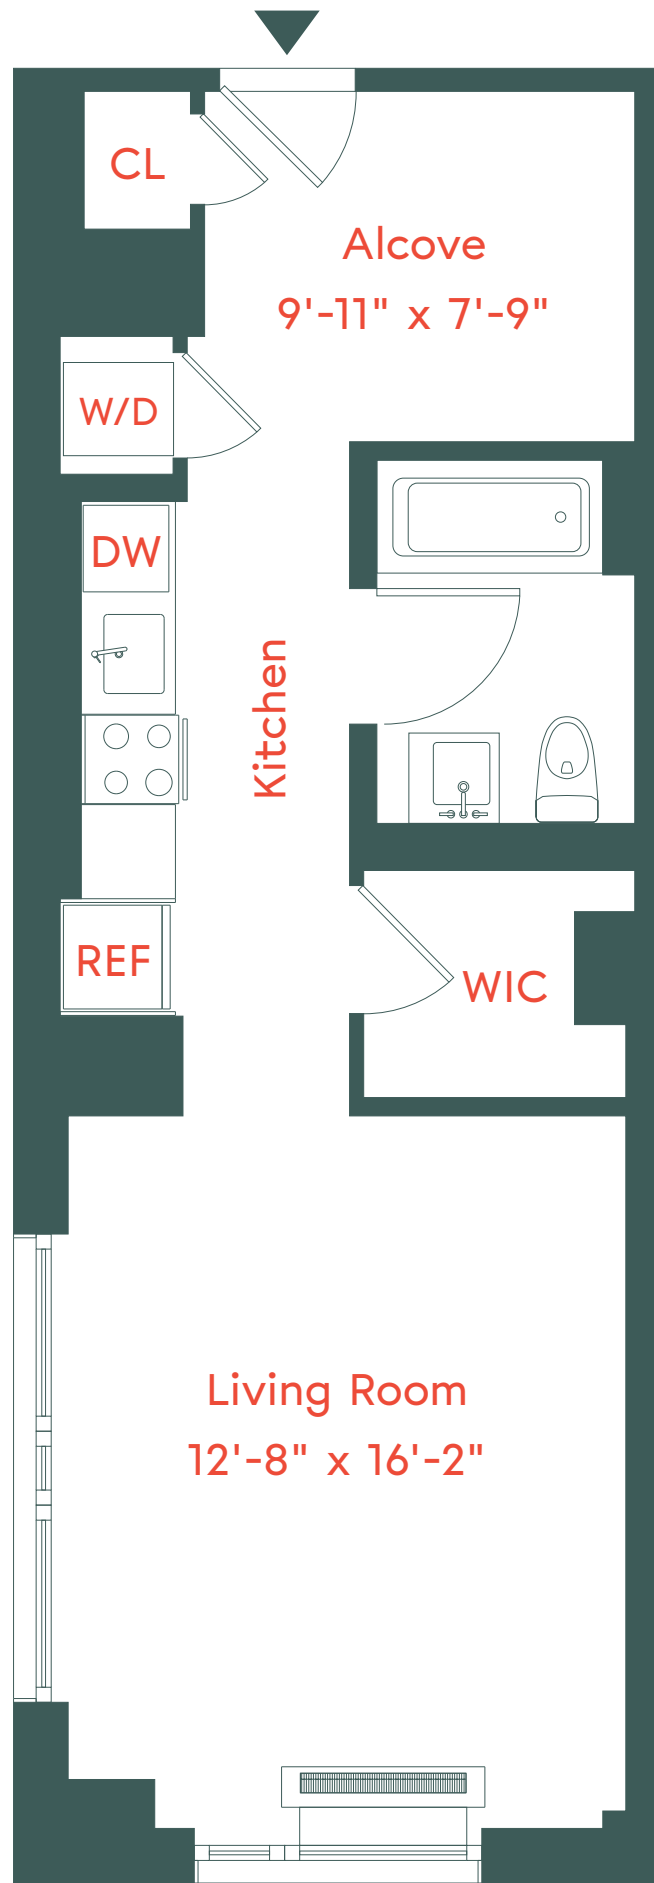

unit j

Floors 8-17
Alcove Studio
1 Bathroom

662 Pacific Street, Brooklyn, NY 11217
718-650-2662
info@plankroadbk.com
plankroadbk.com

ALL INFORMATION REGARDING THE FLOOR PLAN IS FROM SOURCES DEEMED RELIABLE. HOWEVER, THE BRODSKY ORGANIZATION CANNOT ASSURE ITS ACCURACY AND BEARS NO RESPONSIBILITY FOR ANY ERRORS, OMISSIONS OR MISSTATEMENTS. THE PLAN IS FOR APPROXIMATE INFORMATIONAL PURPOSES ONLY AND SHOULD BE USED AS SUCH BY THE PROSPECTIVE RENTER. ALL DIMENSIONS ARE APPROXIMATE AND SHOULD BE RE-MEASURED BY THE PROSPECTIVE RENTER FOR ABSOLUTE ACCURACY