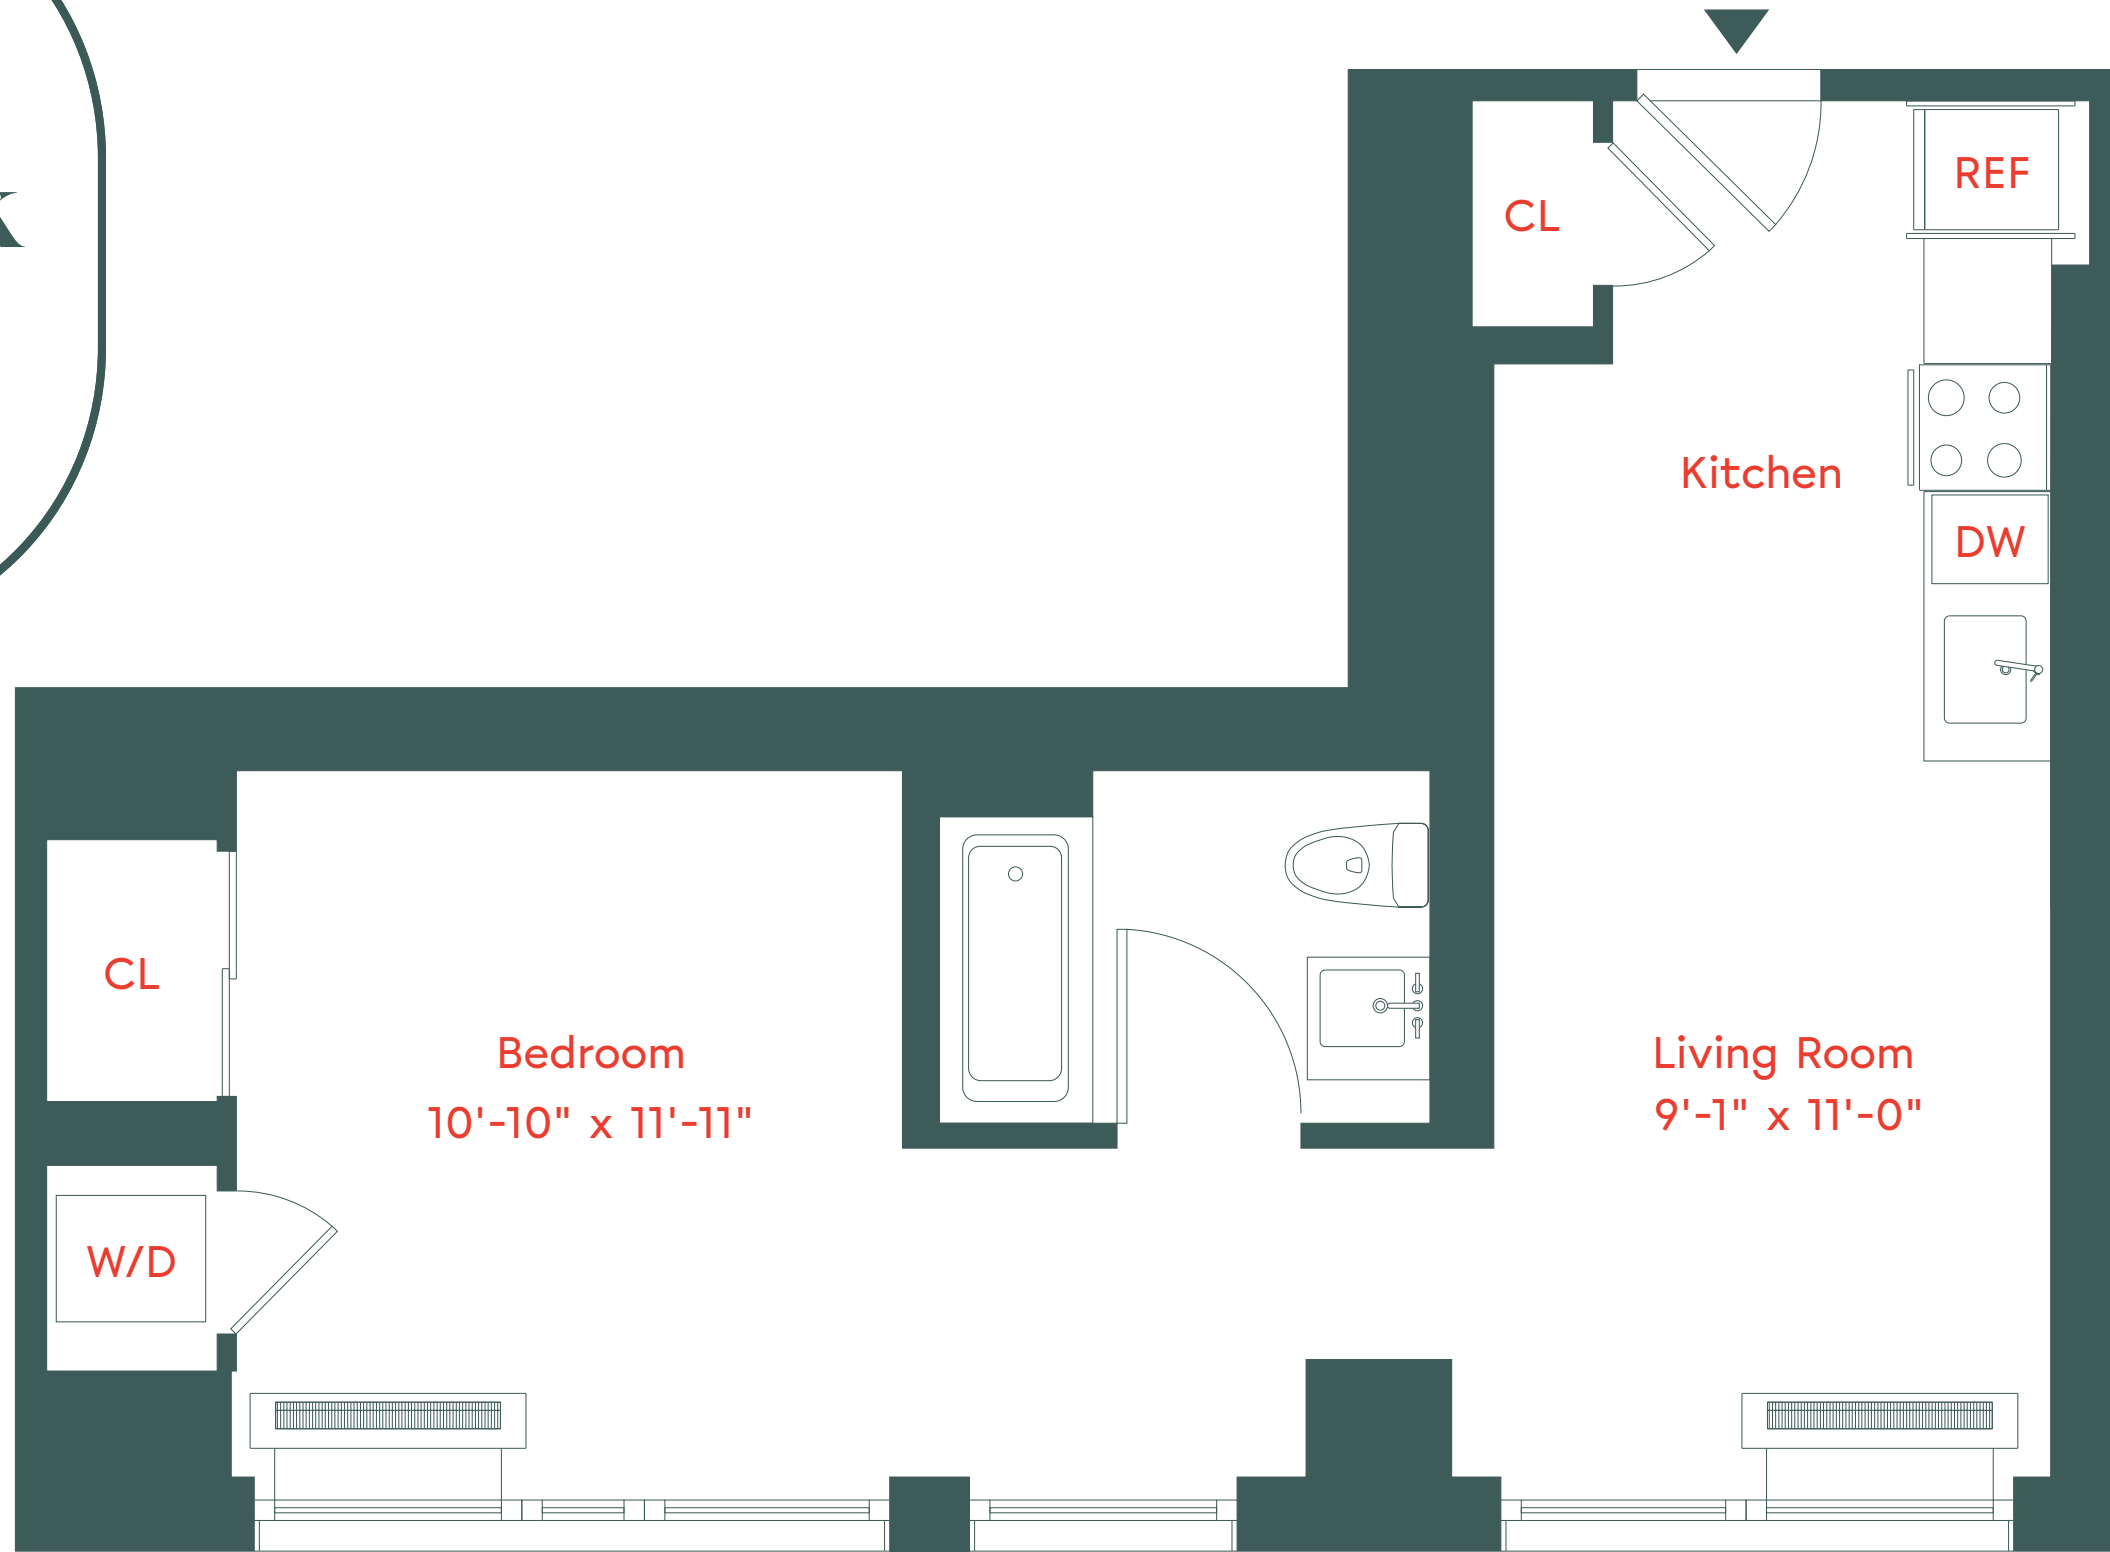

unit h

Floors 17-27
Junior 1 Bedroom
1 Bathroom

662 Pacific Street, Brooklyn, NY 11217
718-650-2662
info@plankroadbk.com
plankroadbk.com

ALL INFORMATION REGARDING THE FLOOR PLAN IS FROM SOURCES DEEMED RELIABLE. HOWEVER, THE BRODSKY ORGANIZATION CANNOT ASSURE ITS ACCURACY AND BEARS NO RESPONSIBILITY FOR ANY ERRORS, OMISSIONS OR MISSTATEMENTS. THE PLAN IS FOR APPROXIMATE INFORMATIONAL PURPOSES ONLY AND SHOULD BE USED AS SUCH BY THE PROSPECTIVE RENTER. ALL DIMENSIONS ARE APPROXIMATE AND SHOULD BE RE-MEASURED BY THE PROSPECTIVE RENTER FOR ABSOLUTE ACCURACY